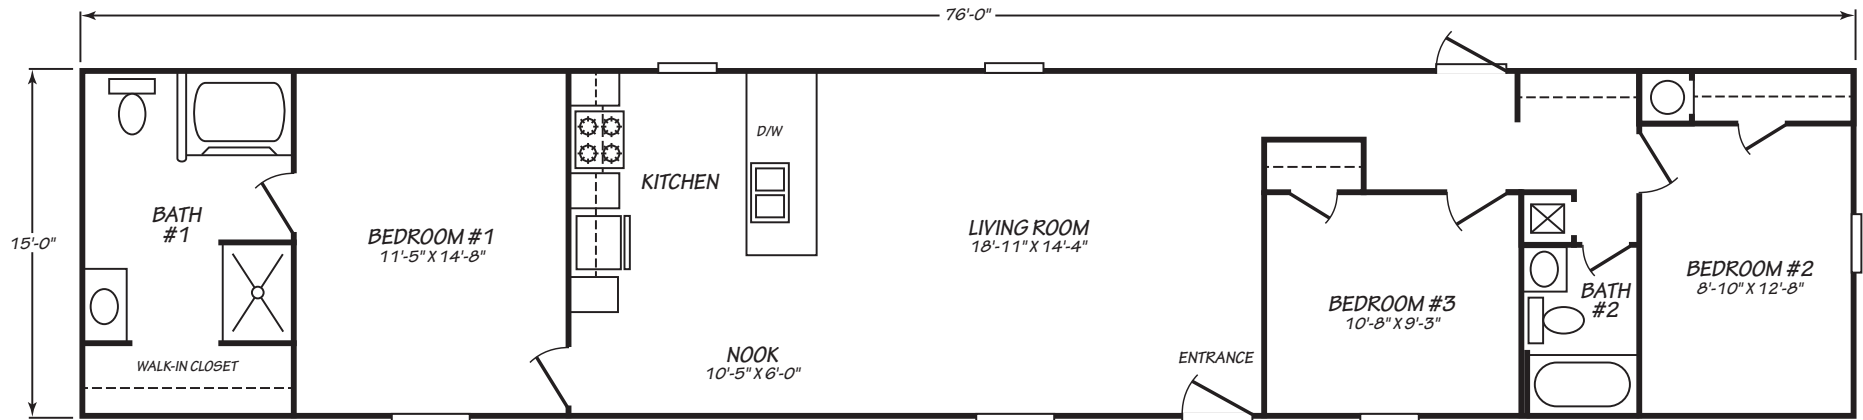

Allisonia

Phoenix Series

1,140 SQ. FT. (Approximate) 3 Bedroom, 2 Bath

Last Updated: 8-30-23

16x76

FACTORY EXPO HOME CENTERS
90 Weaver Street
Rocky Mount, VA 24151

FactoryExpoMobileHomes.com | 1-800-574-8523