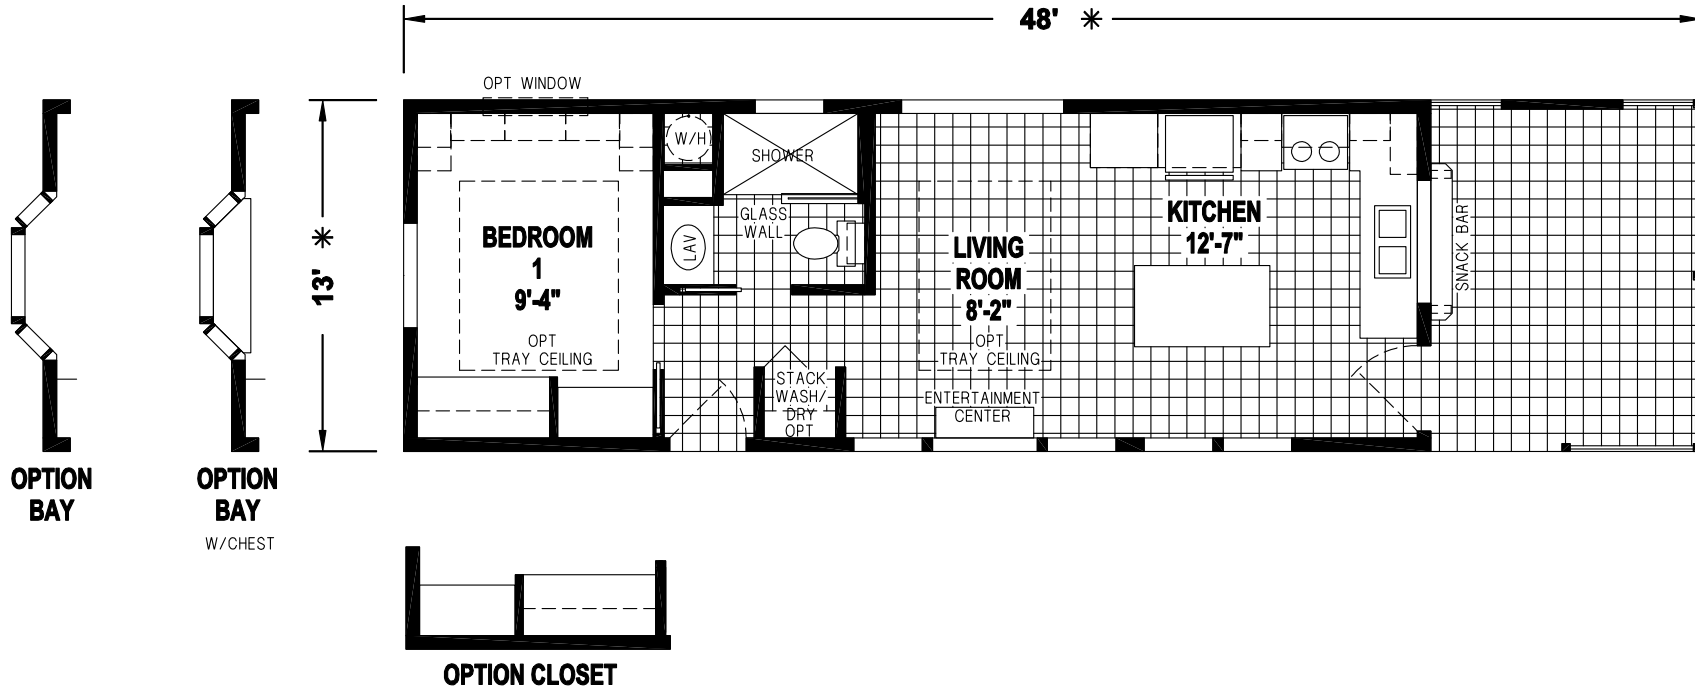

# Siesta

Palm Bay Park Model Series

481 SQ. FT. (Approximate) 1 Bedroom, 1 Bath

Last Updated: 2-23-22

**FACTORY EXPO HOME CENTERS**  
 1230 SW 10th St.  
 Ocala, FL 34471

**OC.ParkModelsDirect.com | 1-800-959-3649**