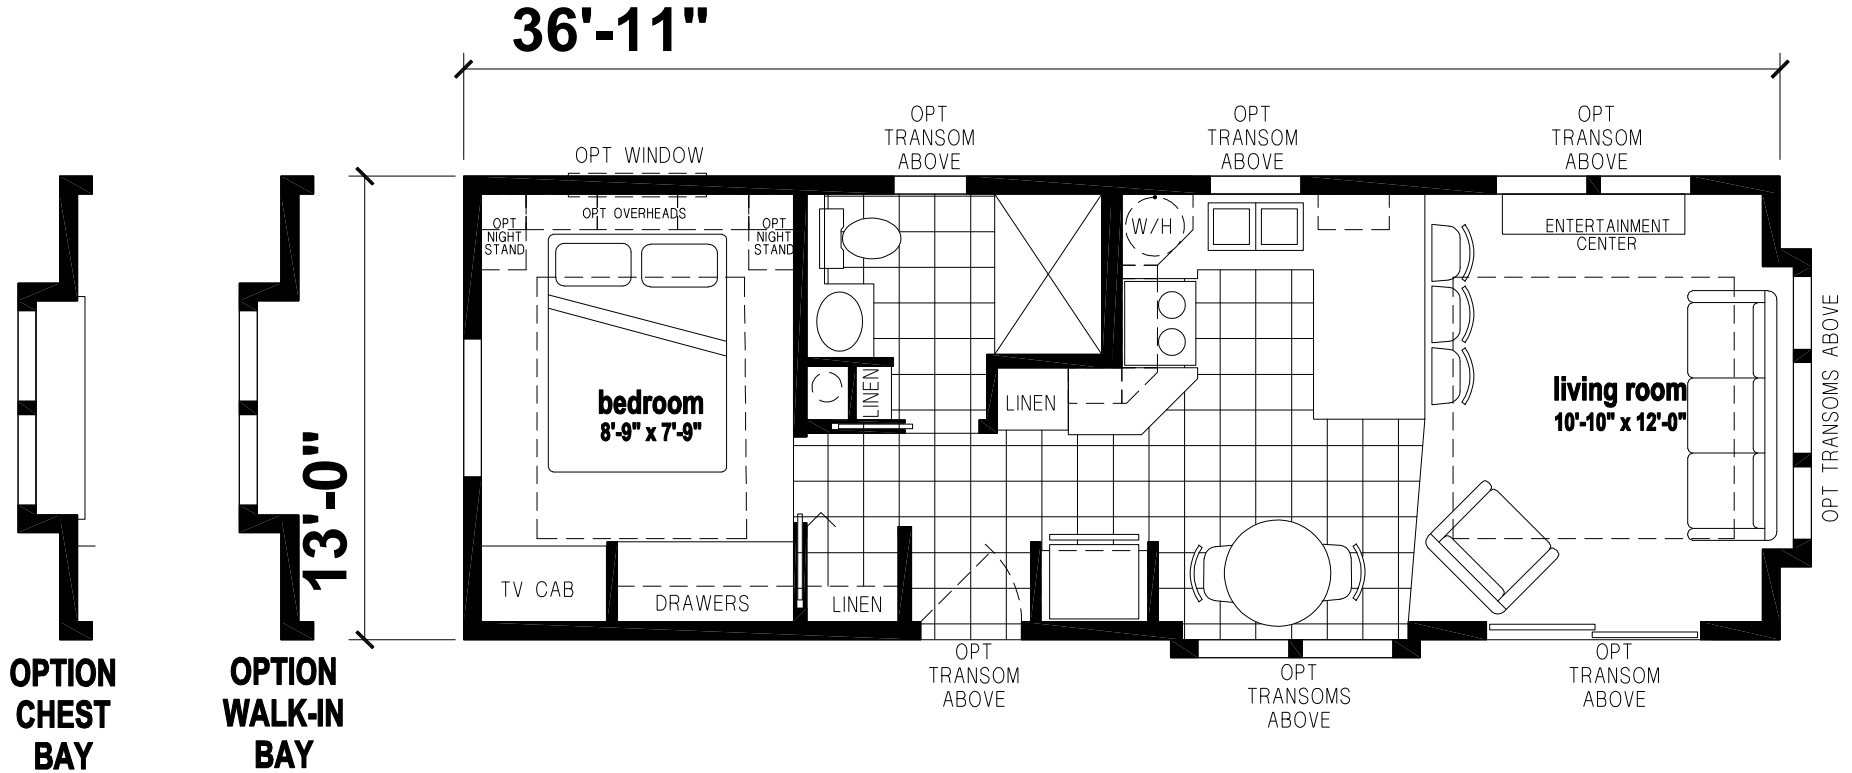

Kettner

Palm Bay Park Model Series

481 SQ. FT. (Approximate) 1 Bedroom, 1 Bath

Park Models
"Factory Direct Value" **DIRECT**

Last Updated: 1-19-22

FACTORY EXPO HOME CENTERS
1230 SW 10th St.
Ocala, FL 34471