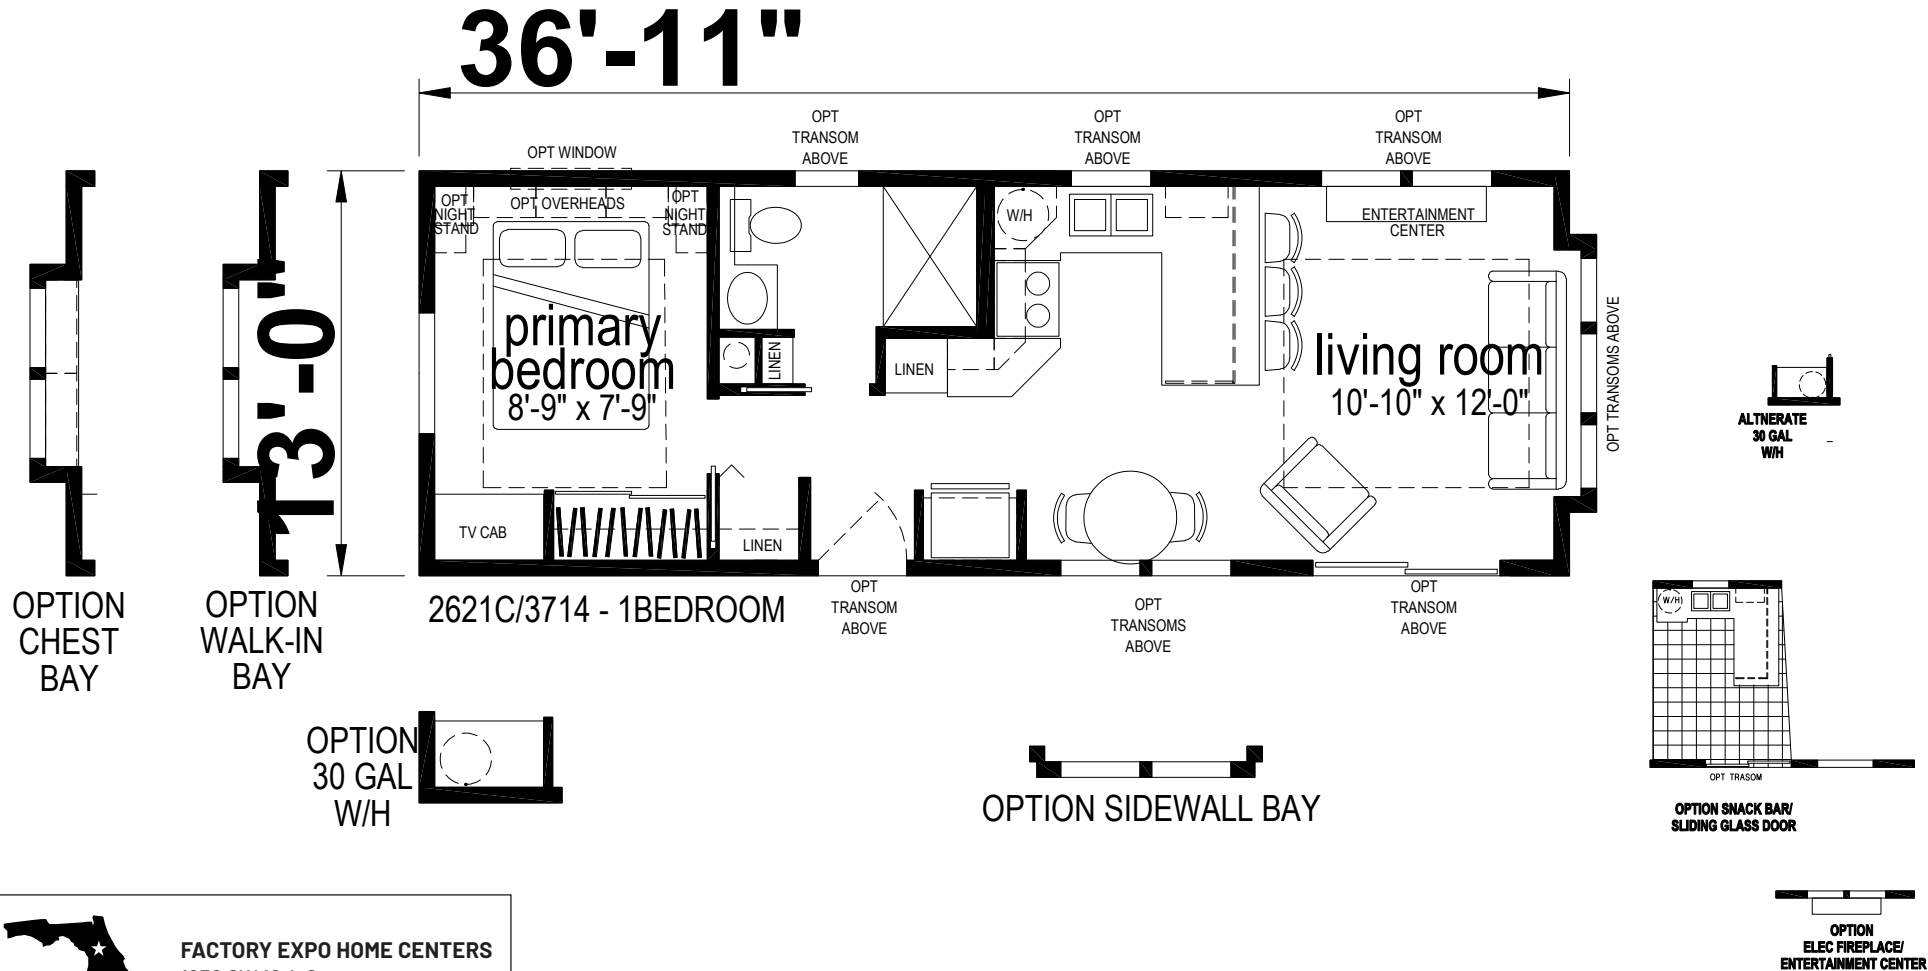

# Kettner

Palm Bay Park Model Series

481 SQ. FT. (Approximate) 1 Bedroom, 1 Bath

Last Updated: 5-8-24

**FACTORY EXPO HOME CENTERS**  
1230 SW 10th St.  
Ocala, FL 34471

**OC.ParkModelsDirect.com | 1-800-959-3649**