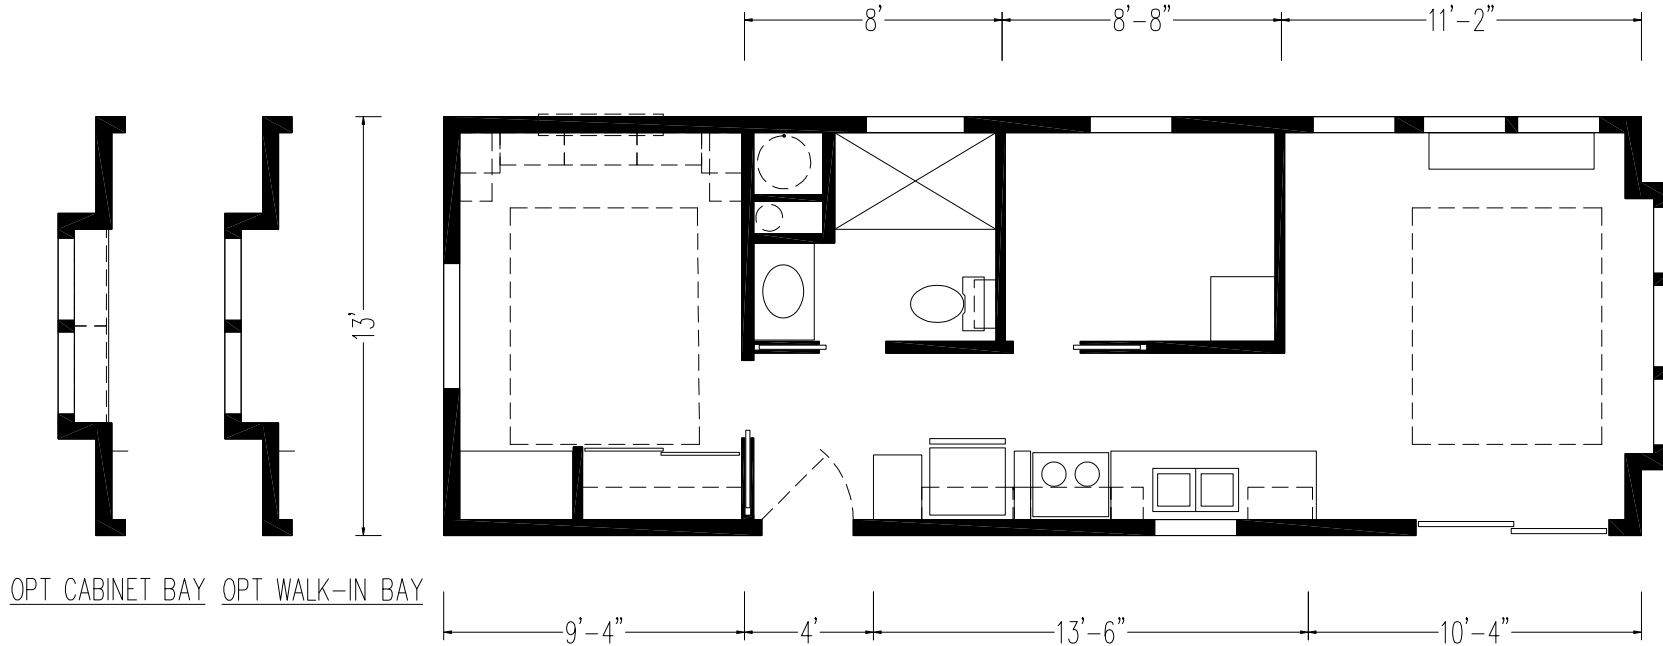

# Elbert

Palm Bay Park Model Series

481 SQ. FT. (Approximate) 2 Bedroom, 1 Bath

Last Updated: 8-15-24

OPT 30 GAL WH

**FACTORY EXPO HOME CENTERS**  
1230 SW 10th St.  
Ocala, FL 34471

**OC.ParkModelsDirect.com | 1-800-959-3649**