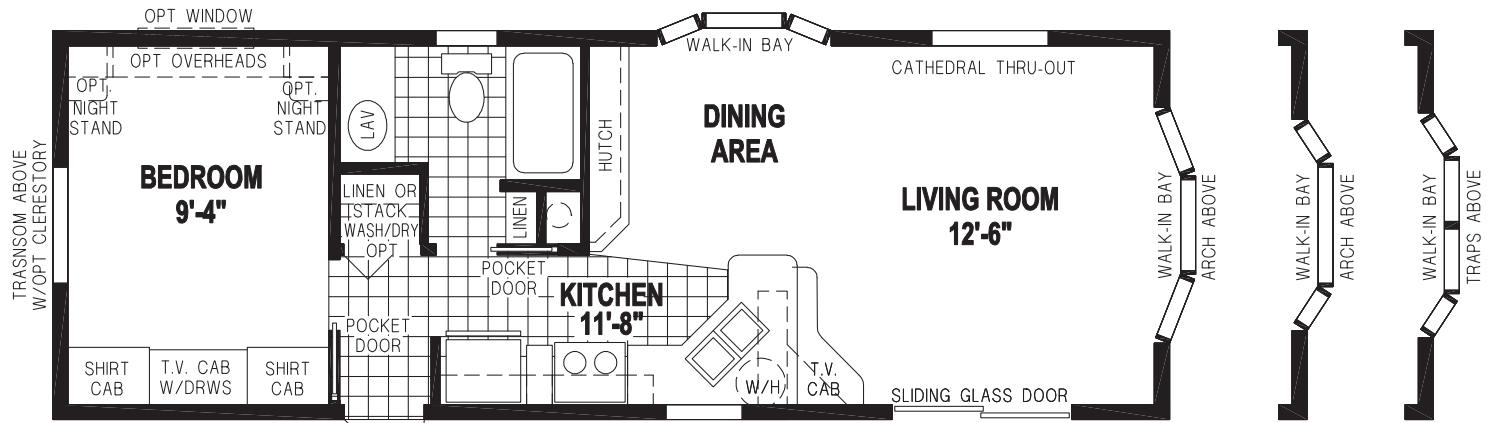

Catoosa

Shore Park HUD Series

Factory Expo

"Factory Direct Value" HOME CENTERS

1 Bedroom, 1 Bath
Approx. 484 Sq. Ft.
Park Model - HUD Code

Last Updated: 2-26-19

OPTION REAR BAYS

OPTION FRONT BAYS