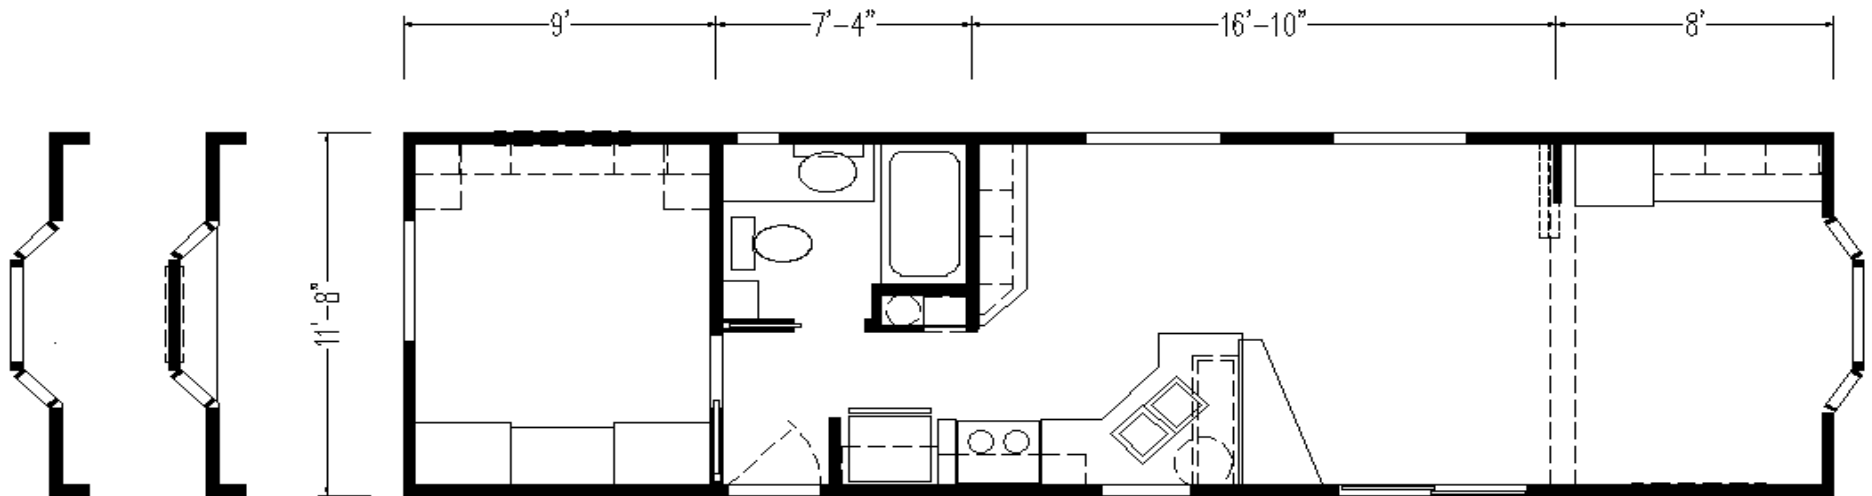

Bobbie

Shore Park HUD Series

1 Bedroom, 1 Bath
Approx. 492 Sq. Ft.
Park Model - HUD Code

Last Updated: 2-13-2020

I authorize Factory Expo to build my house, per this plan.

X _____
Customer Signature/Date

1-800-959-3649