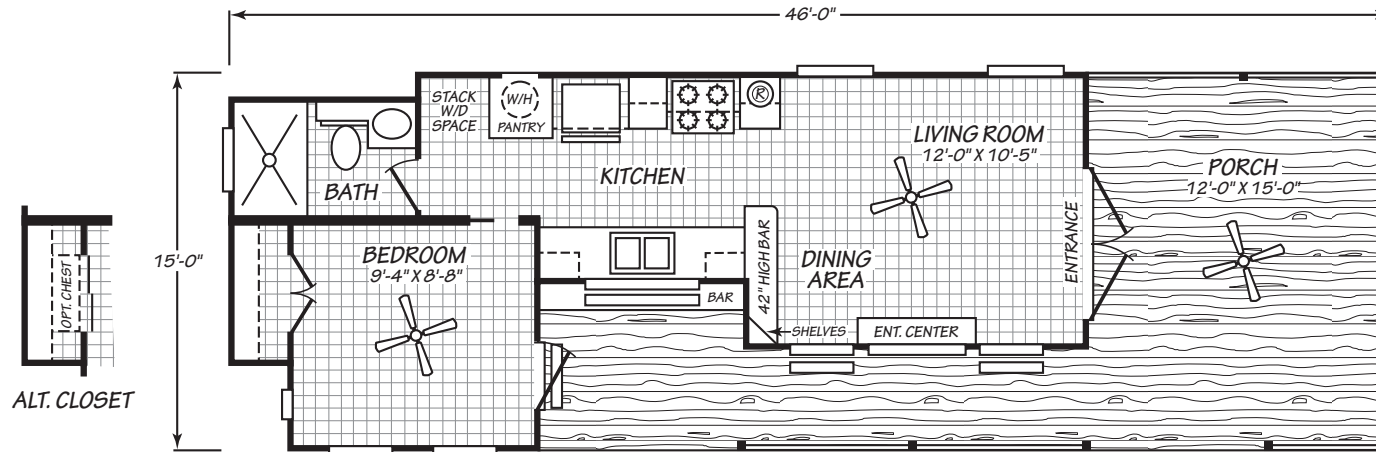

# Tarrytown

Eagle Non-Loft Series

392 SQ. FT. (Approximate) 1 Bedroom, 1 Bath

Last Updated: 2-27-23

ALTERNATE LIVING ROOM

**FACTORY EXPO HOME CENTERS**  
 931 NW 37th Ave.  
 Ocala, Florida 34475

**CE.ParkModelsDirect.com | 1-800-965-7521**