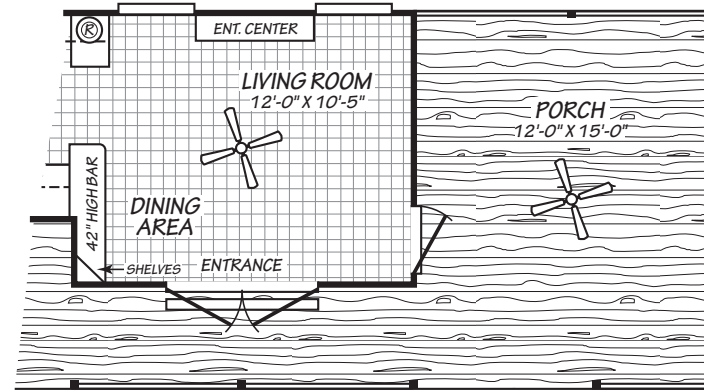

# Tarrytown

Eagle Non-Loft Series

392 SQ. FT. (Approximate) 1 Bedroom, 1 Bath

Last Updated: 2-27-23

ALTERNATE LIVING ROOM

**FACTORY EXPO HOME CENTERS**  
 931 NW 37th Ave.  
 Ocala, Florida 34475

**CE.ParkModelsDirect.com | 1-800-965-7521**