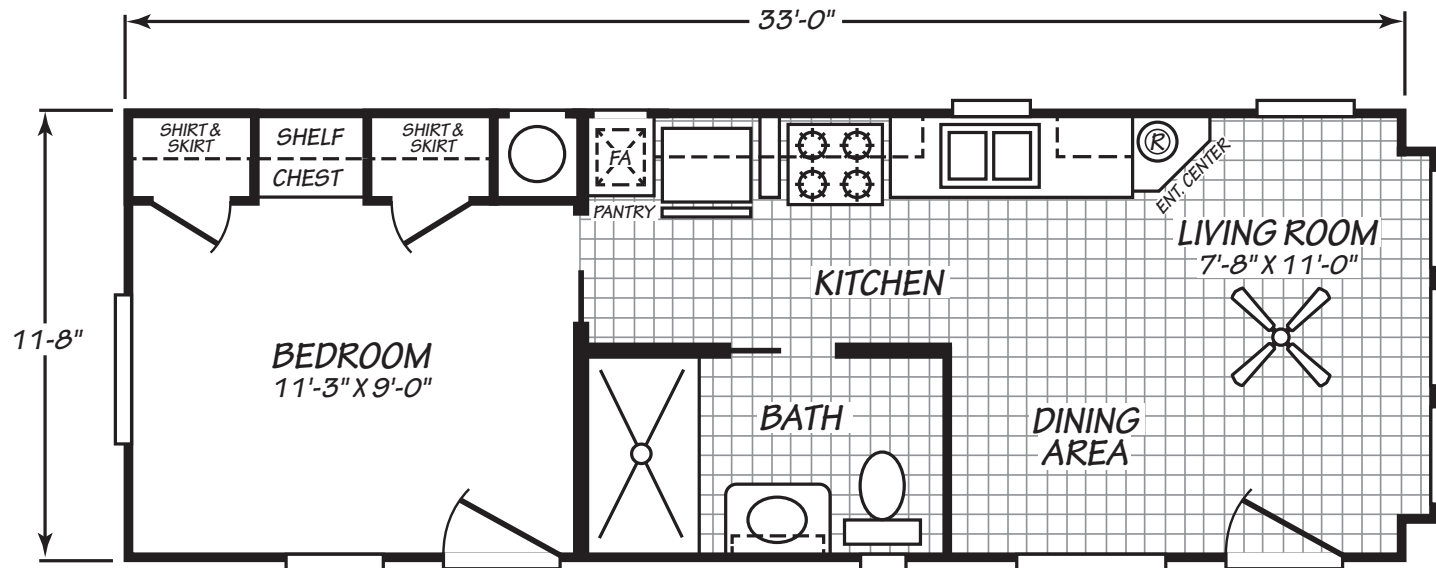

# Rashford

Eagle Non-Loft Series

399 SQ. FT. (Approximate) 1 Bedroom, 1 Bath

Last Updated: 4-22-22

**FACTORY EXPO HOME CENTERS**  
 931 NW 37th Ave.  
 Ocala, Florida 34475

**CE.ParkModelsDirect.com | 1-800-965-7521**