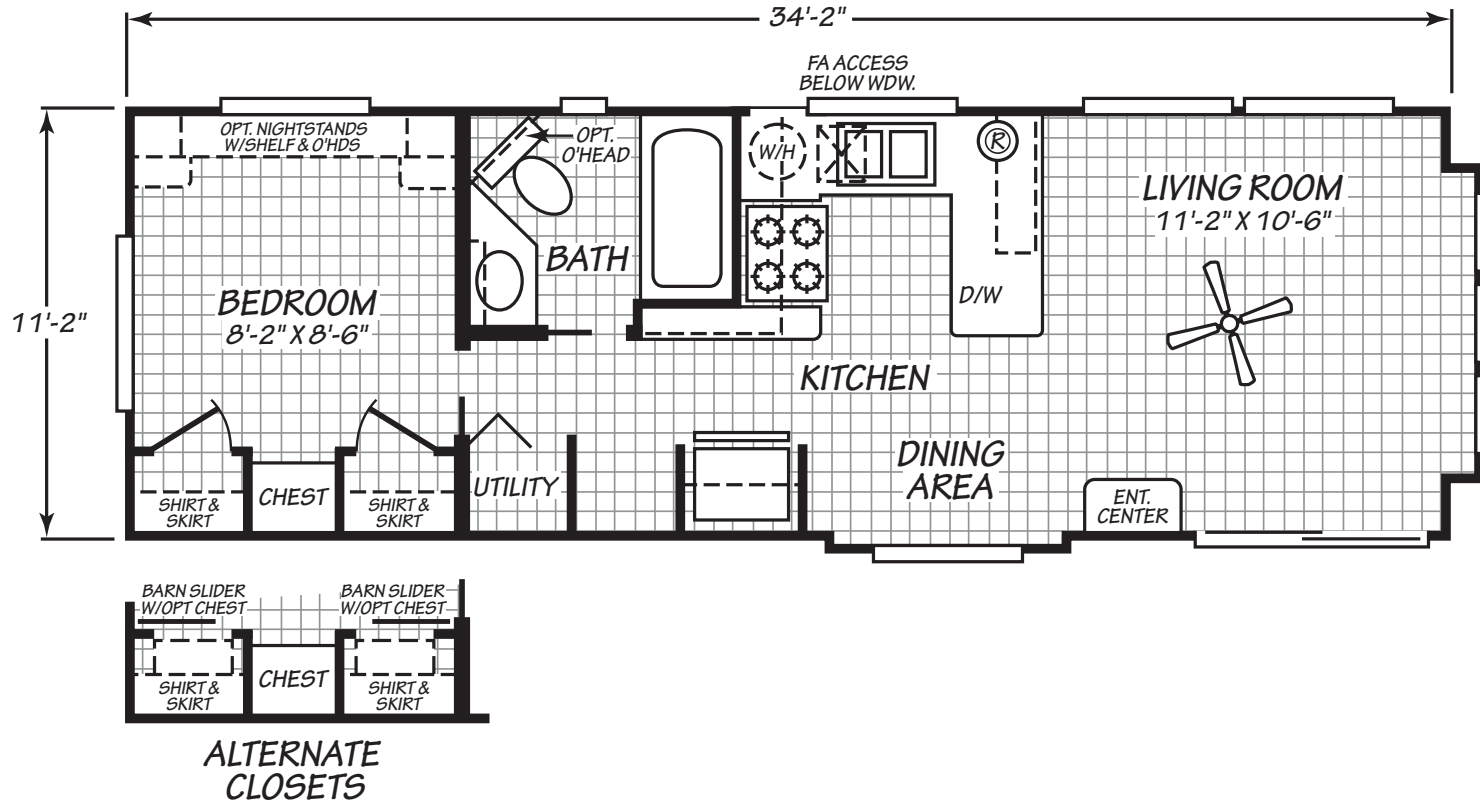

Oglewood

Eagle Non-Loft Series

398 SQ. FT. (Approximate) 1 Bedroom, 1 Bath

Last Updated: 4-22-22

FACTORY EXPO HOME CENTERS
 931 NW 37th Ave.
 Ocala, Florida 34475

MHFactoryDirect.com | 1-800-965-7521

IMPORTANT: Alta Cima Corp reserves the right to modify, cancel or substitute products or features of this event at any time without prior notice or obligation. Pictures and other promotional materials are representative and may depict or contain floor plans, square footages, elevations, options, upgrades, extra design features, decorations, floor coverings, specialty light fixtures, custom paint and wall coverings, window treatments, landscaping, sound and alarm systems, furnishings, appliances, and other designer/decorator features and amenities that are not included as part of the home and/or may not be available at all locations. Home, pricing and community information is subject to change, and homes to prior sale, at any time without notice or obligation. ©2020 Alta Cima Corp. All rights reserved.