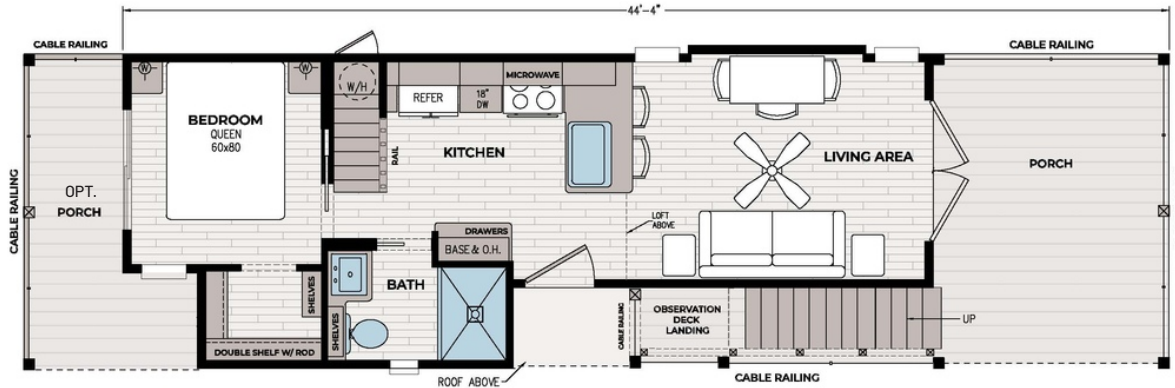

Mooreland

Seashore Cottage Series (ANSI)

399 SQ. FT. (Approximate) 1 Bedroom, 1 Bath

Last Updated: 5-22-26

FACTORY EXPO HOME CENTERS
 931 NW 37th Ave.
 Ocala, Florida 34475

CE.ParkModelsDirect.com | 1-800-965-7521