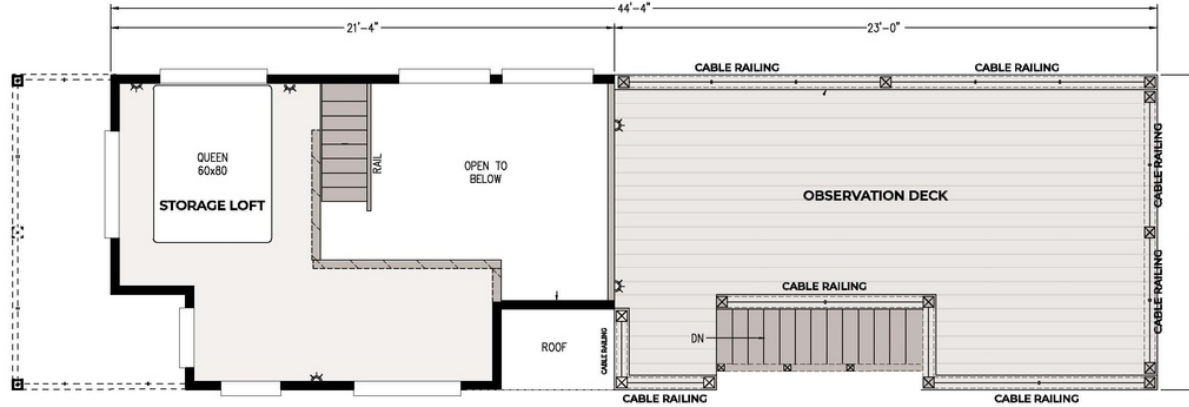

Mooreland

Seashore Cottage Series (ANSI)

399 SQ. FT. (Approximate) 1 Bedroom, 1 Bath

Last Updated: 5-22-26

FACTORY EXPO HOME CENTERS
 931 NW 37th Ave.
 Ocala, Florida 34475

CE.ParkModelsDirect.com | 1-800-965-7521