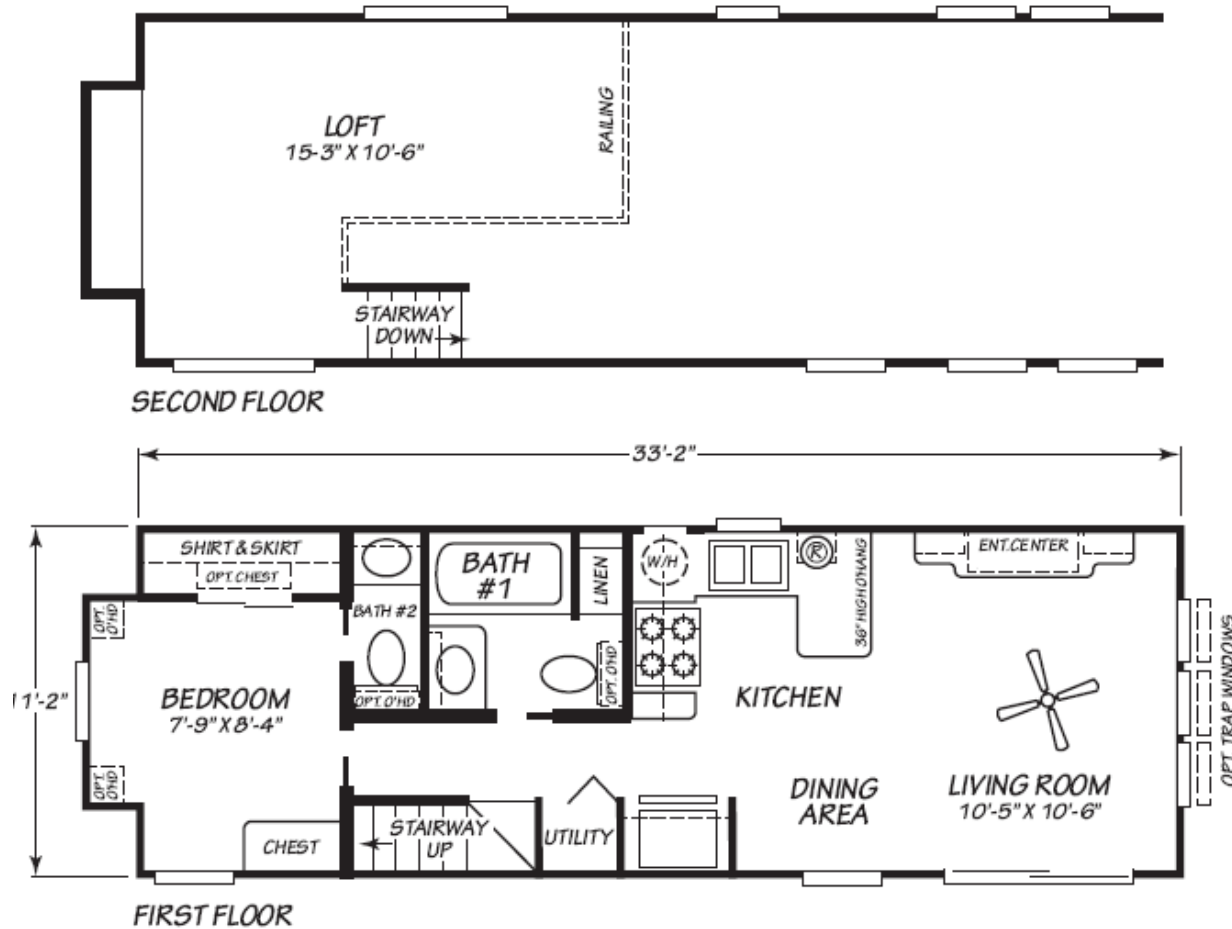

Marlowe

Eagle Loft Series

399 SQ. FT. (Approximate) 1 Bedroom, 1.5 Bath

Last Updated: 1-30-23

FACTORY EXPO HOME CENTERS
931 NW 37th Ave.
Ocala, Florida 34475

CE.ParkModelsDirect.com | 1-800-965-7521

IMPORTANT: Alta Cima Corp reserves the right to modify, cancel or substitute products or features of this event at any time without prior notice or obligation. Pictures and other promotional materials are representative and may depict or contain floor plans, square footages, elevations, options, upgrades, extra design features, decorations, floor coverings, specialty light fixtures, custom paint and wall coverings, window treatments, landscaping, sound and alarm systems, furnishings, appliances, and other designer/decorator features and amenities that are not included as part of the home and/or may not be available at all locations. Home, pricing and community information is subject to change, and homes to prior sale, at any time without notice or obligation. ©2020 Alta Cima Corp. All rights reserved.