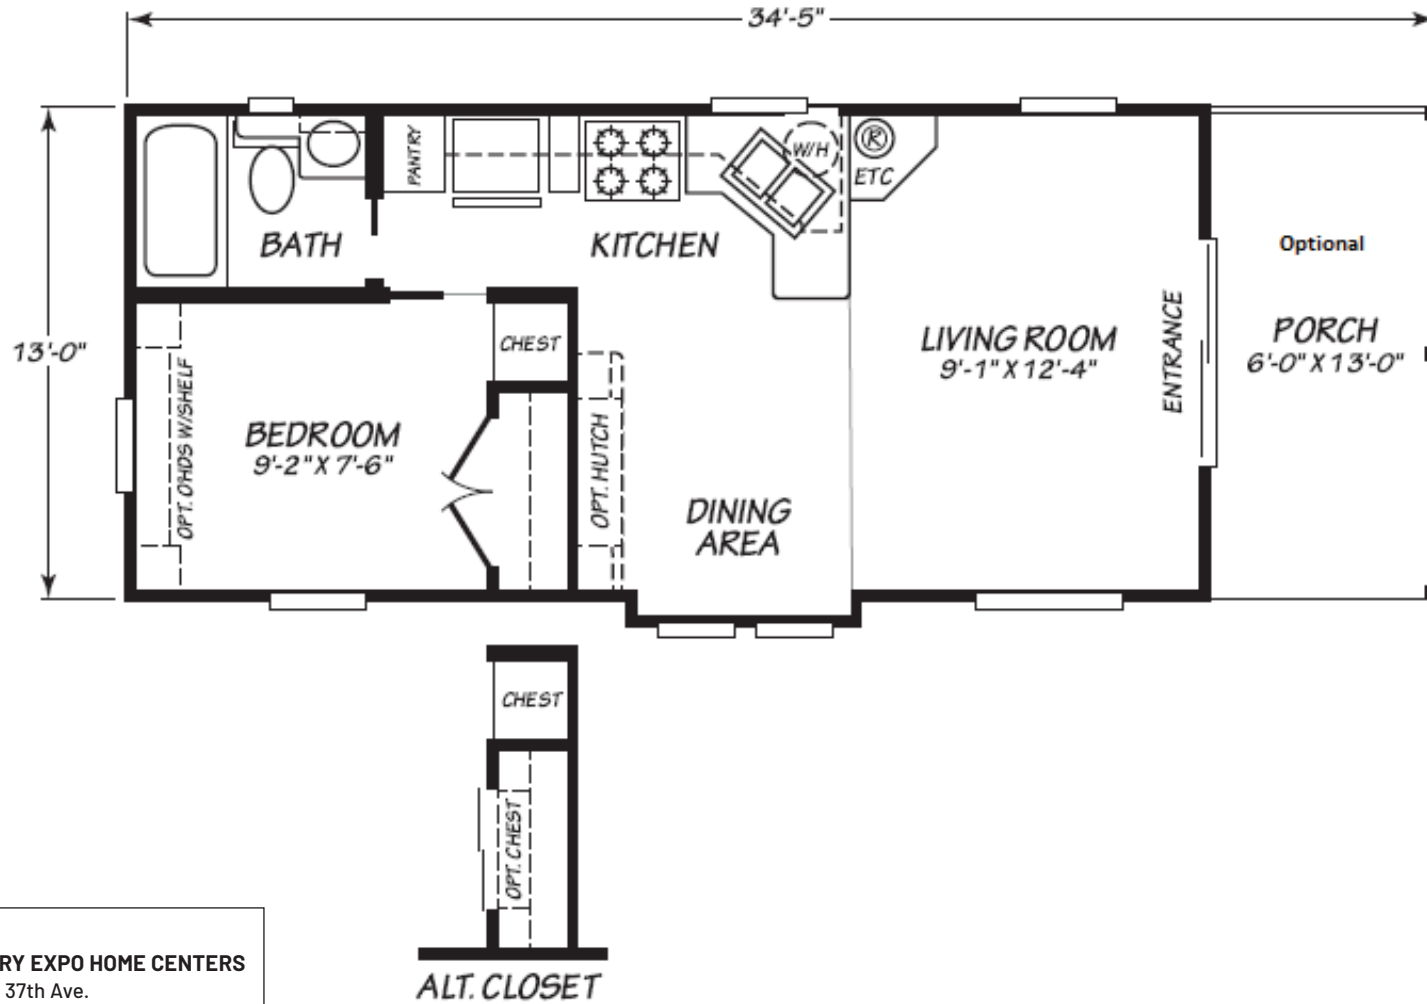

Laverne

Eagle Non-Loft Series

395 SQ. FT. (Approximate) 1 Bedroom, 1 Bath

Last Updated: 1-23-23

FACTORY EXPO HOME CENTERS
931 NW 37th Ave.
Ocala, Florida 34475

MHFactoryDirect.com | 1-800-965-7521

IMPORTANT: Alta Cima Corp reserves the right to modify, cancel or substitute products or features of this event at any time without prior notice or obligation. Pictures and other promotional materials are representative and may depict or contain floor plans, square footages, elevations, options, upgrades, extra design features, decorations, floor coverings, specialty light fixtures, custom paint and wall coverings, window treatments, landscaping, sound and alarm systems, furnishings, appliances, and other designer/decorator features and amenities that are not included as part of the home and/or may not be available at all locations. Home, pricing and community information is subject to change, and homes to prior sale, at any time without notice or obligation. ©2020 Alta Cima Corp. All rights reserved.