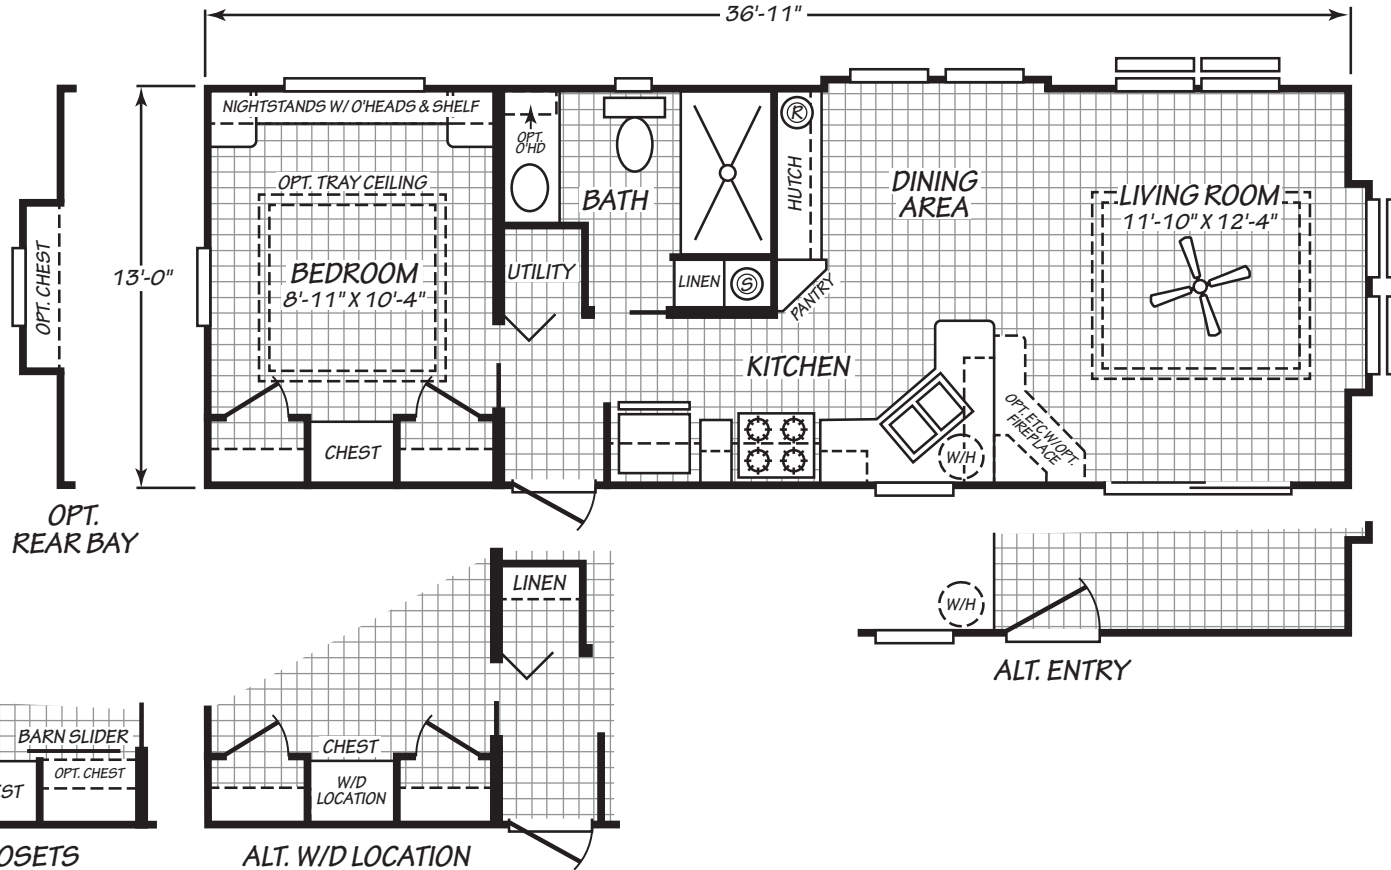

Kendale

Hawk Elite Series

493 SQ. FT. (Approximate) 1 Bedroom, 1 Bath

Last Updated: 6-20-23

FACTORY EXPO HOME CENTERS
 931 NW 37th Ave.
 Ocala, Florida 34475

CE.ParkModelsDirect.com | 1-800-965-7521

IMPORTANT: Alta Cima Corp reserves the right to modify, cancel or substitute products or features of this event at any time without prior notice or obligation. Pictures and other promotional materials are representative and may depict or contain floor plans, square footages, elevations, options, upgrades, extra design features, decorations, floor coverings, specialty light fixtures, custom paint and wall coverings, window treatments, landscaping, sound and alarm systems, furnishings, appliances, and other designer/decorator features and amenities that are not included as part of the home and/or may not be available at all locations. Home, pricing and community information is subject to change, and homes to prior sale, at any time without notice or obligation. ©2020 Alta Cima Corp. All rights reserved.