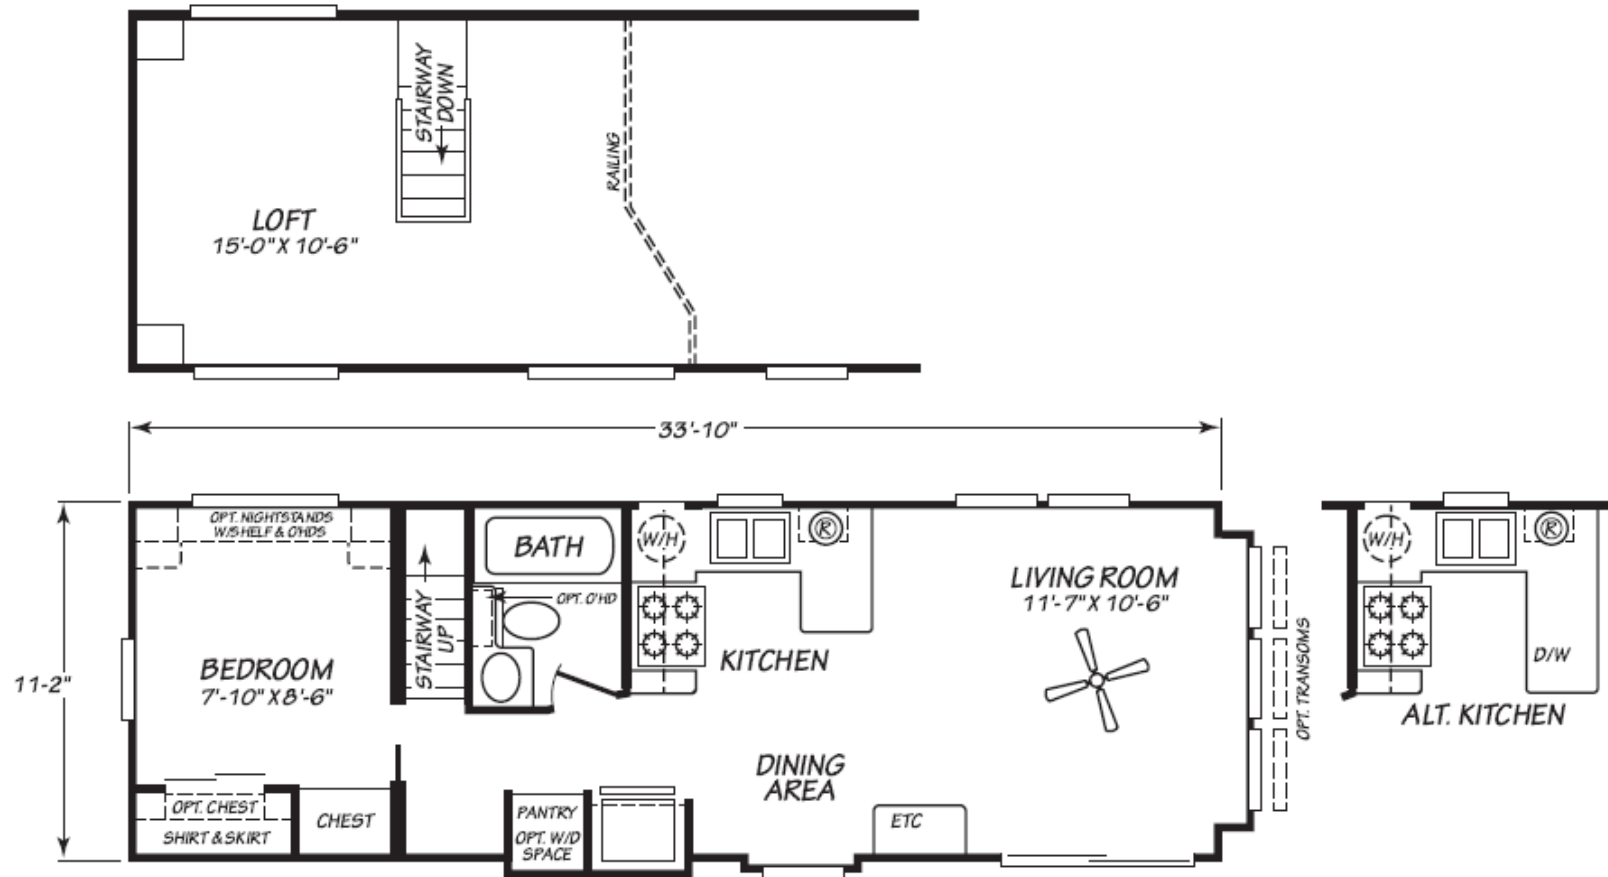

Hartridge

Seashore Cottage Series (ANSI)

377 SQ. FT. (Approximate) 1 Bedroom, 1 Bath

Last Updated: 1-6-23

FACTORY EXPO HOME CENTERS
 931 NW 37th Ave.
 Ocala, Florida 34475

MHFactoryDirect.com | 1-800-965-7521