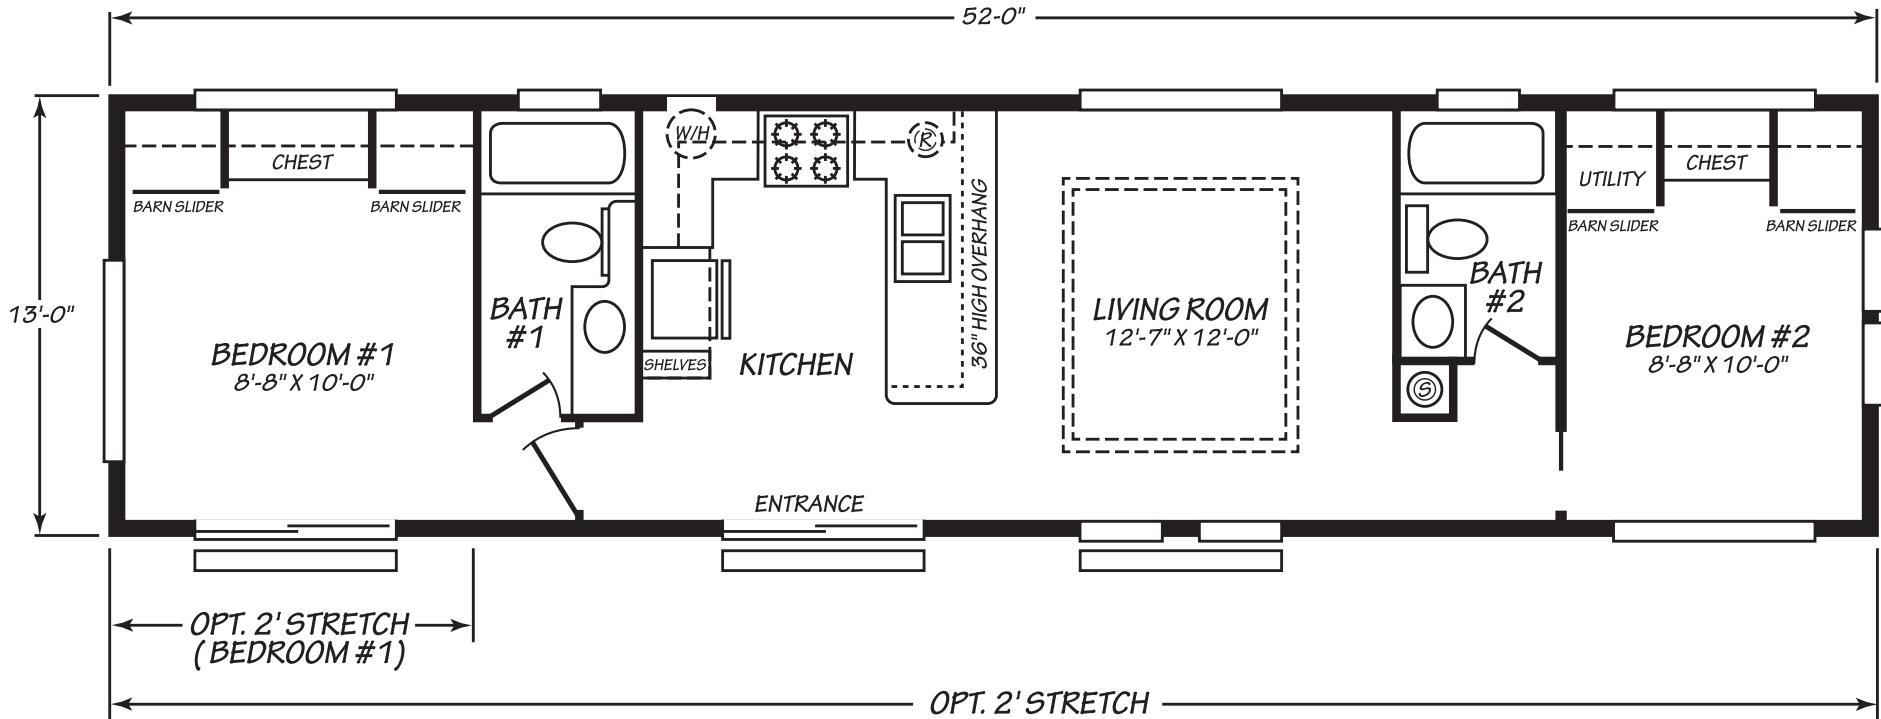

Colby

Hawk Elite Series

682 SQ. FT. (Approximate) 2 Bedroom, 2 Bath

Last Updated: 2-24-25

FACTORY EXPO HOME CENTERS
931 NW 37th Ave.
Ocala, Florida 34475

MHFactoryDirect.com | 1-800-965-7521

IMPORTANT: Alta Cima Corp reserves the right to modify, cancel or substitute products or features of this event at any time without prior notice or obligation. Pictures and other promotional materials are representative and may depict or contain floor plans, square footages, elevations, options, upgrades, extra design features, decorations, floor coverings, specialty light fixtures, custom paint and wall coverings, window treatments, landscaping, sound and alarm systems, furnishings, appliances, and other designer/decorator features and amenities that are not included as part of the home and/or may not be available at all locations. Home, pricing and community information is subject to change, and homes to prior sale, at any time without notice or obligation. ©2020 Alta Cima Corp. All rights reserved.