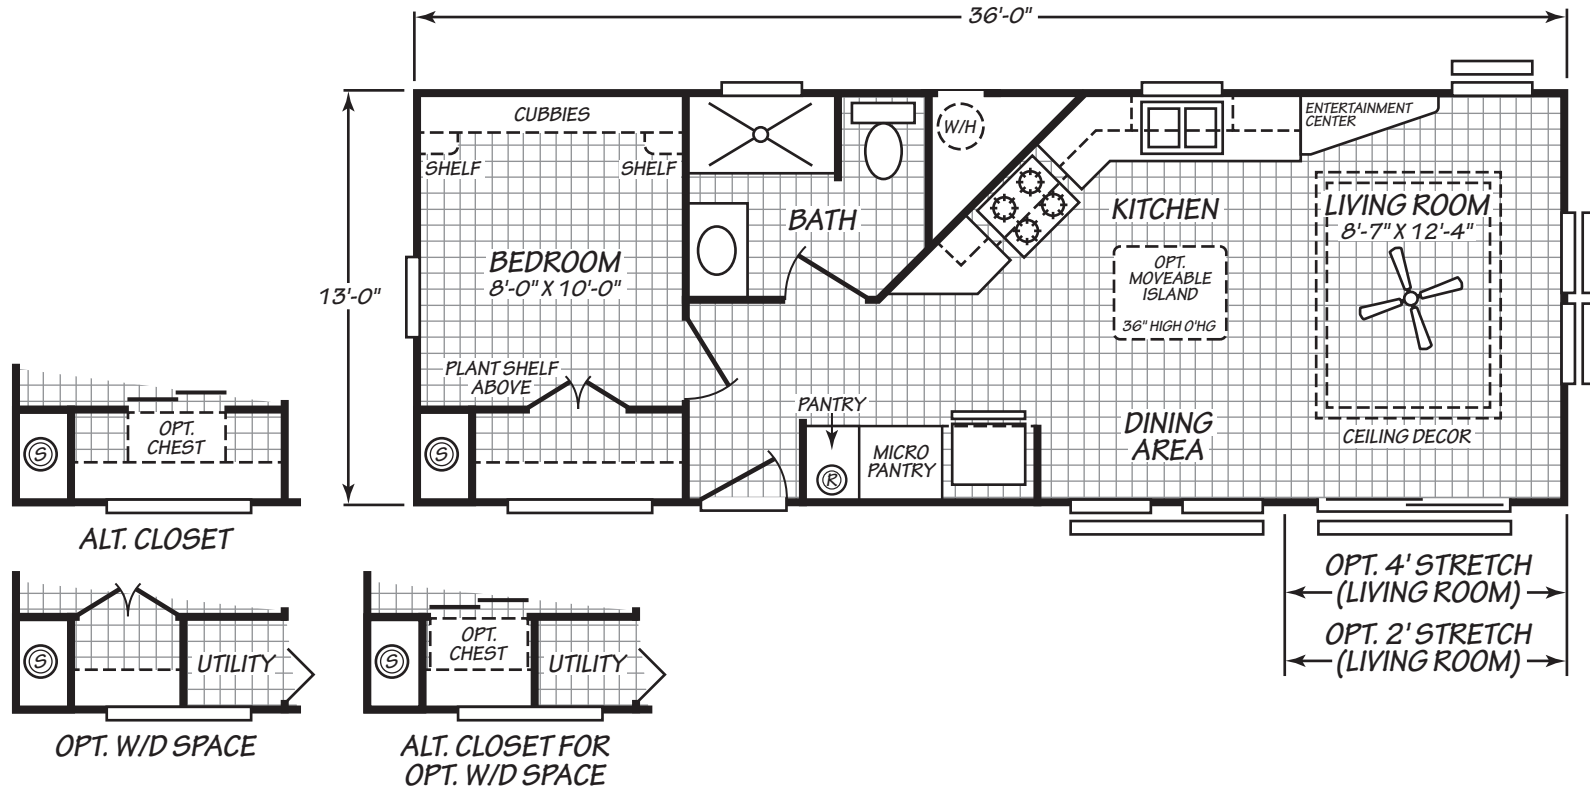

Avery

Lake Charles Series

468 SQ. FT. (Approximate) 1 Bedroom, 1 Bath

Last Updated: 6-21-23

FACTORY EXPO HOME CENTERS
 931 NW 37th Ave.
 Ocala, Florida 34475

CE.ParkModelsDirect.com | 1-800-965-7521

IMPORTANT: Alta Cima Corp reserves the right to modify, cancel or substitute products or features of this event at any time without prior notice or obligation. Pictures and other promotional materials are representative and may depict or contain floor plans, square footages, elevations, options, upgrades, extra design features, decorations, floor coverings, specialty light fixtures, custom paint and wall coverings, window treatments, landscaping, sound and alarm systems, furnishings, appliances, and other designer/decorator features and amenities that are not included as part of the home and/or may not be available at all locations. Home, pricing and community information is subject to change, and homes to prior sale, at any time without notice or obligation. ©2020 Alta Cima Corp. All rights reserved.