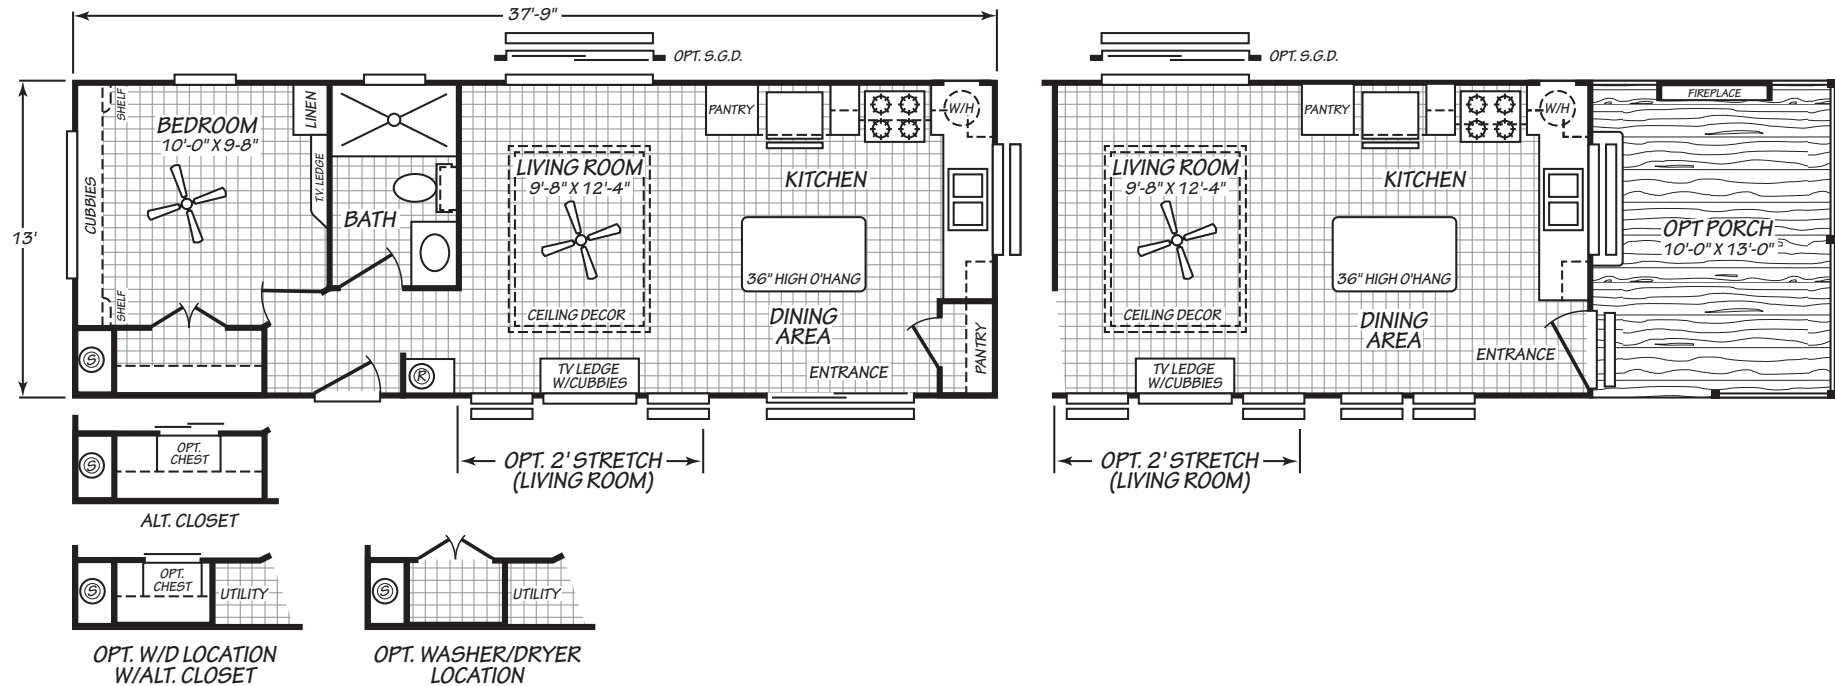

Arredondo

Lake Charles Series

491 SQ. FT. (Approximate) 1 Bedroom, 1 Bath

Last Updated: 6-21-23

FACTORY EXPO HOME CENTERS

931 NW 37th Ave.
Ocala, Florida 34475

CE.ParkModelsDirect.com | 1-800-965-7521

IMPORTANT: Alta Cima Corp reserves the right to modify, cancel or substitute products or features of this event at any time without prior notice or obligation. Pictures and other promotional materials are representative and may depict or contain floor plans, square footages, elevations, options, upgrades, extra design features, decorations, floor coverings, specialty light fixtures, custom paint and wall coverings, window treatments, landscaping, sound and alarm systems, furnishings, appliances, and other designer/decorator features and amenities that are not included as part of the home and/or may not be available at all locations. Home, pricing and community information is subject to change, and homes to prior sale, at any time without notice or obligation. ©2020 Alta Cima Corp. All rights reserved.