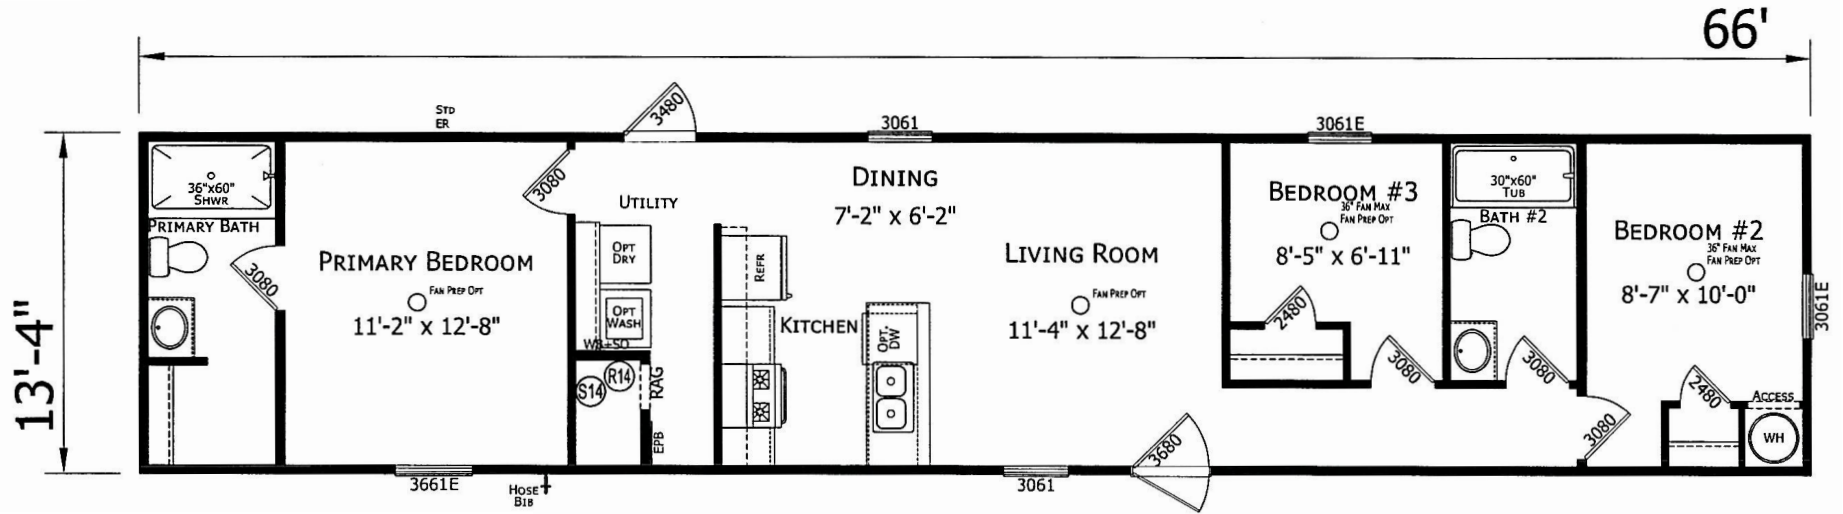

Yulee

Prime Series

880 SQ. FT. (Approximate) 3 Bedroom, 2 Bath

Last Updated: 9-3-24

OPT. FURNACE

FACTORY EXPO HOME CENTERS
1230 SW 10th St.
Ocala, FL 34471

FloridaFactoryDirect.com | 1-800-748-2654

IMPORTANT: Alta Cima Corp reserves the right to modify, cancel or substitute products or features of this event at any time without prior notice or obligation. Pictures and other promotional materials are representative and may depict or contain floor plans, square footages, elevations, options, upgrades, extra design features, decorations, floor coverings, specialty light fixtures, custom paint and wall coverings, window treatments, landscaping, sound and alarm systems, furnishings, appliances, and other designer/decorator features and amenities that are not included as part of the home and/or may not be available at all locations. Home, pricing and community information is subject to change, and homes to prior sale, at any time without notice or obligation. ©2020 Alta Cima Corp. All rights reserved.