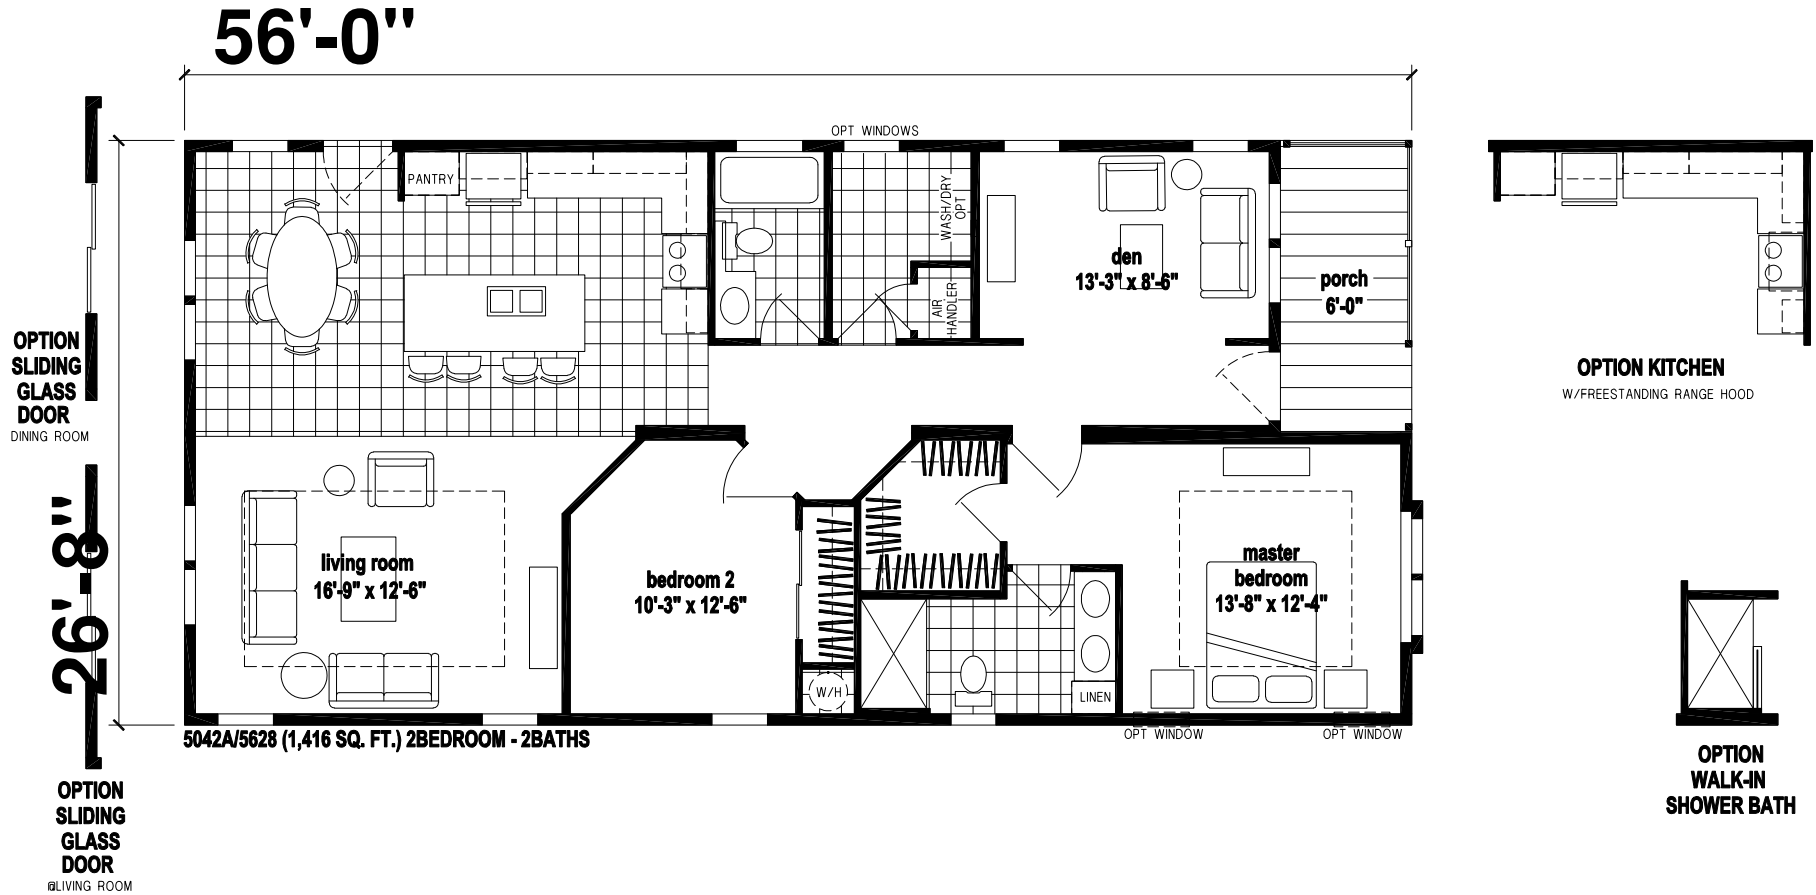

Weslee

Silver Springs Limited Series

1,416 SQ. FT. (Approximate) 2 Bedrooms, 2 Baths

Last Updated: 7-12-22

OPTION KITCHEN
W/FREESTANDING RANGE HOOD

OPTION WALK-IN SHOWER BATH

FACTORY EXPO HOME CENTERS
1230 SW 10th St.
Ocala, FL 34471