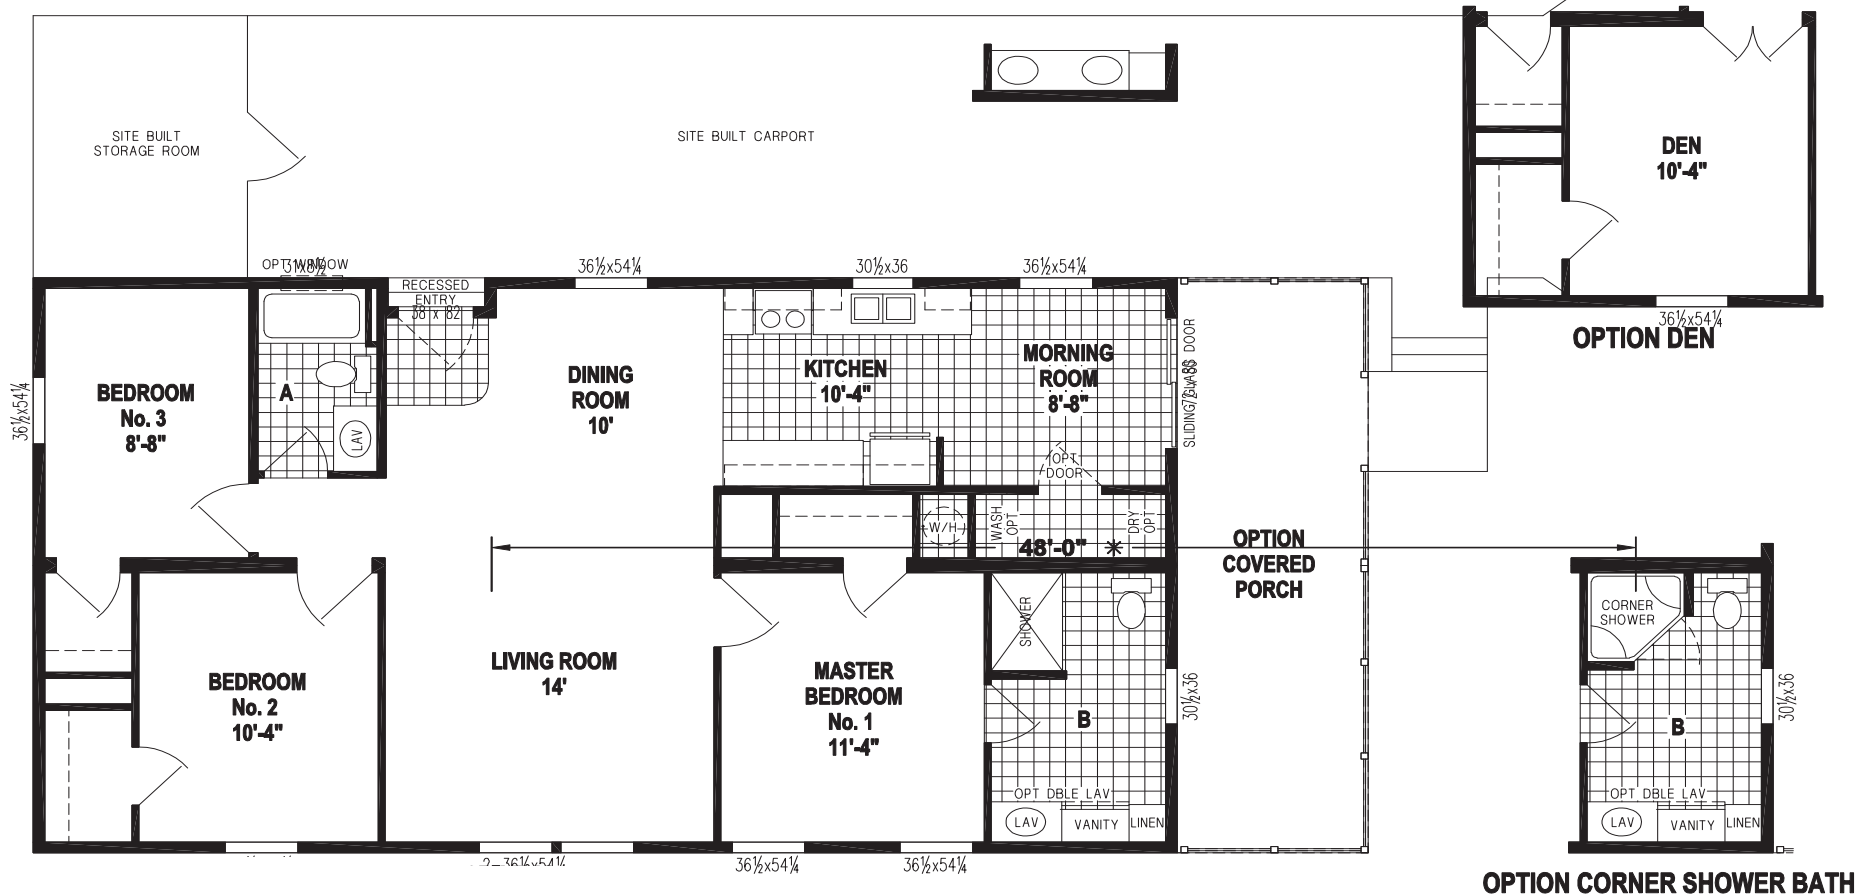

# Factory Expo

"Factory Direct Pricing" HOME CENTERS

3 Bedroom, 2 Bath  
Approx. 1,258 Sq. Ft.

Last Updated: 1-21-19

Factory Expo Home Centers  
 1230 SW 10th Street  
 Ocala, Florida 34471

I authorize Factory Expo to build my house, per this plan.