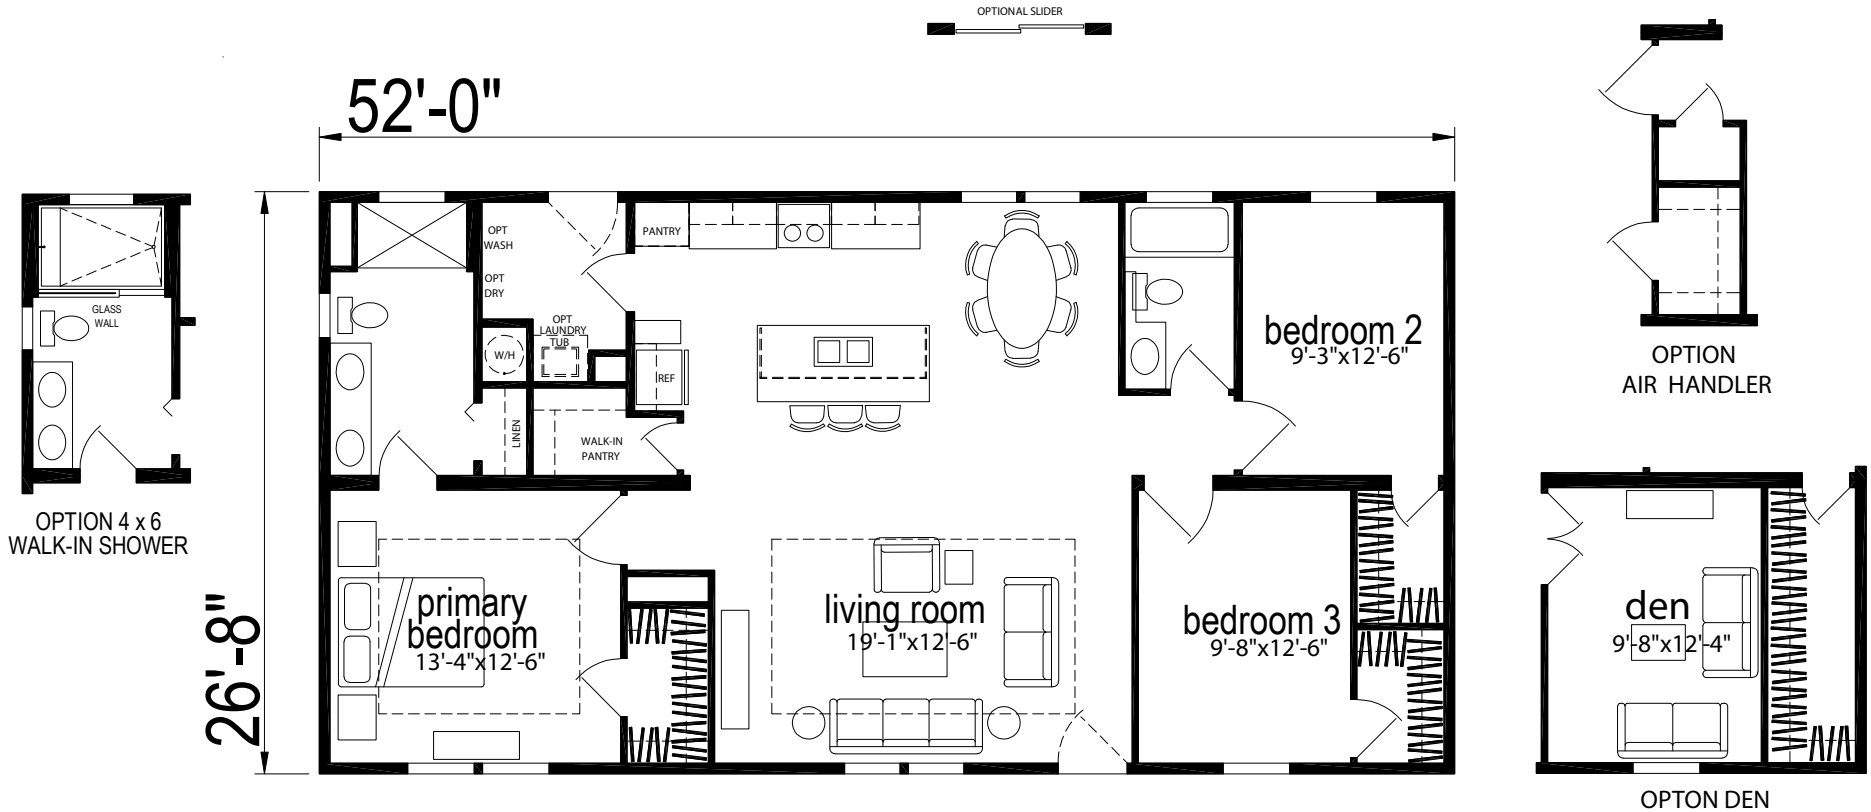

# Vidalia

Silver Springs Limited Series

1,369 SQ. FT. (Approximate) 3 Bedrooms, 2 Baths

Last Updated: 9-12-24

OPTION 4 x 6 WALK-IN SHOWER

OPTION AIR HANDLER

OPTION DEN

OPTION UTILITY  
OPT RISER DELETE  
W/OPT LINEN

OPTION UTILITY  
OPT RISER DELETE  
W/OPT FULL WIDTH LAUN TUB

OPTION KITCHEN ISLAND

**FACTORY EXPO HOME CENTERS**  
1230 SW 10th St.  
Ocala, FL 34471

**FloridaFactoryDirect.com | 1-800-748-2654**

**IMPORTANT:** Alta Cima Corp reserves the right to modify, cancel or substitute products or features of this event at any time without prior notice or obligation. Pictures and other promotional materials are representative and may depict or contain floor plans, square footages, elevations, options, upgrades, extra design features, decorations, floor coverings, specialty light fixtures, custom paint and wall coverings, window treatments, landscaping, sound and alarm systems, furnishings, appliances, and other designer/decorator features and amenities that are not included as part of the home and/or may not be available at all locations. Home, pricing and community information is subject to change, and homes to prior sale, at any time without notice or obligation. ©2020 Alta Cima Corp. All rights reserved.