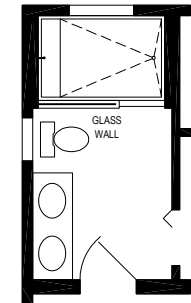

# Vidalia

Silver Springs Limited Series

1,369 SQ. FT. (Approximate) 3 Bedrooms, 2 Baths

Last Updated: 9-12-24

OPTION 4 x 6 WALK-IN SHOWER

OPTION AIR HANDLER

OPTION DEN

OPTION UTILITY  
OPT RISER DELETE  
W/OPT LINEN

OPTION UTILITY  
OPT RISER DELETE  
W/OPT FULL WIDTH LAUN TUB

OPTION KITCHEN ISLAND

**FACTORY EXPO HOME CENTERS**  
1230 SW 10th St.  
Ocala, FL 34471

**FloridaFactoryDirect.com | 1-800-748-2654**

**IMPORTANT:** Alta Cima Corp reserves the right to modify, cancel or substitute products or features of this event at any time without prior notice or obligation. Pictures and other promotional materials are representative and may depict or contain floor plans, square footages, elevations, options, upgrades, extra design features, decorations, floor coverings, specialty light fixtures, custom paint and wall coverings, window treatments, landscaping, sound and alarm systems, furnishings, appliances, and other designer/decorator features and amenities that are not included as part of the home and/or may not be available at all locations. Home, pricing and community information is subject to change, and homes to prior sale, at any time without notice or obligation. ©2020 Alta Cima Corp. All rights reserved.