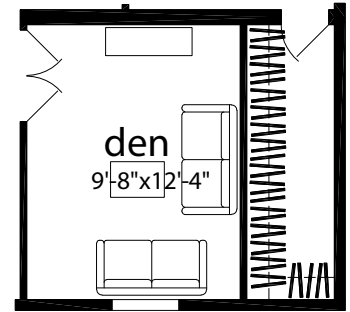

# Vidalia

Silver Springs Limited Series

1,369 SQ. FT. (Approximate) 3 Bedrooms, 2 Baths

Last Updated: 9-12-24

OPTION 4 x 6 WALK-IN SHOWER

OPTION AIR HANDLER

OPTION DEN

OPTION UTILITY  
OPT RISER DELETE  
W/OPT LINEN

OPTION UTILITY  
OPT RISER DELETE  
W/OPT FULL WIDTH LAUN TUB

OPTION KITCHEN ISLAND

**FACTORY EXPO HOME CENTERS**  
1230 SW 10th St.  
Ocala, FL 34471

**FloridaFactoryDirect.com | 1-800-748-2654**

**IMPORTANT:** Alta Cima Corp reserves the right to modify, cancel or substitute products or features of this event at any time without prior notice or obligation. Pictures and other promotional materials are representative and may depict or contain floor plans, square footages, elevations, options, upgrades, extra design features, decorations, floor coverings, specialty light fixtures, custom paint and wall coverings, window treatments, landscaping, sound and alarm systems, furnishings, appliances, and other designer/decorator features and amenities that are not included as part of the home and/or may not be available at all locations. Home, pricing and community information is subject to change, and homes to prior sale, at any time without notice or obligation. ©2020 Alta Cima Corp. All rights reserved.