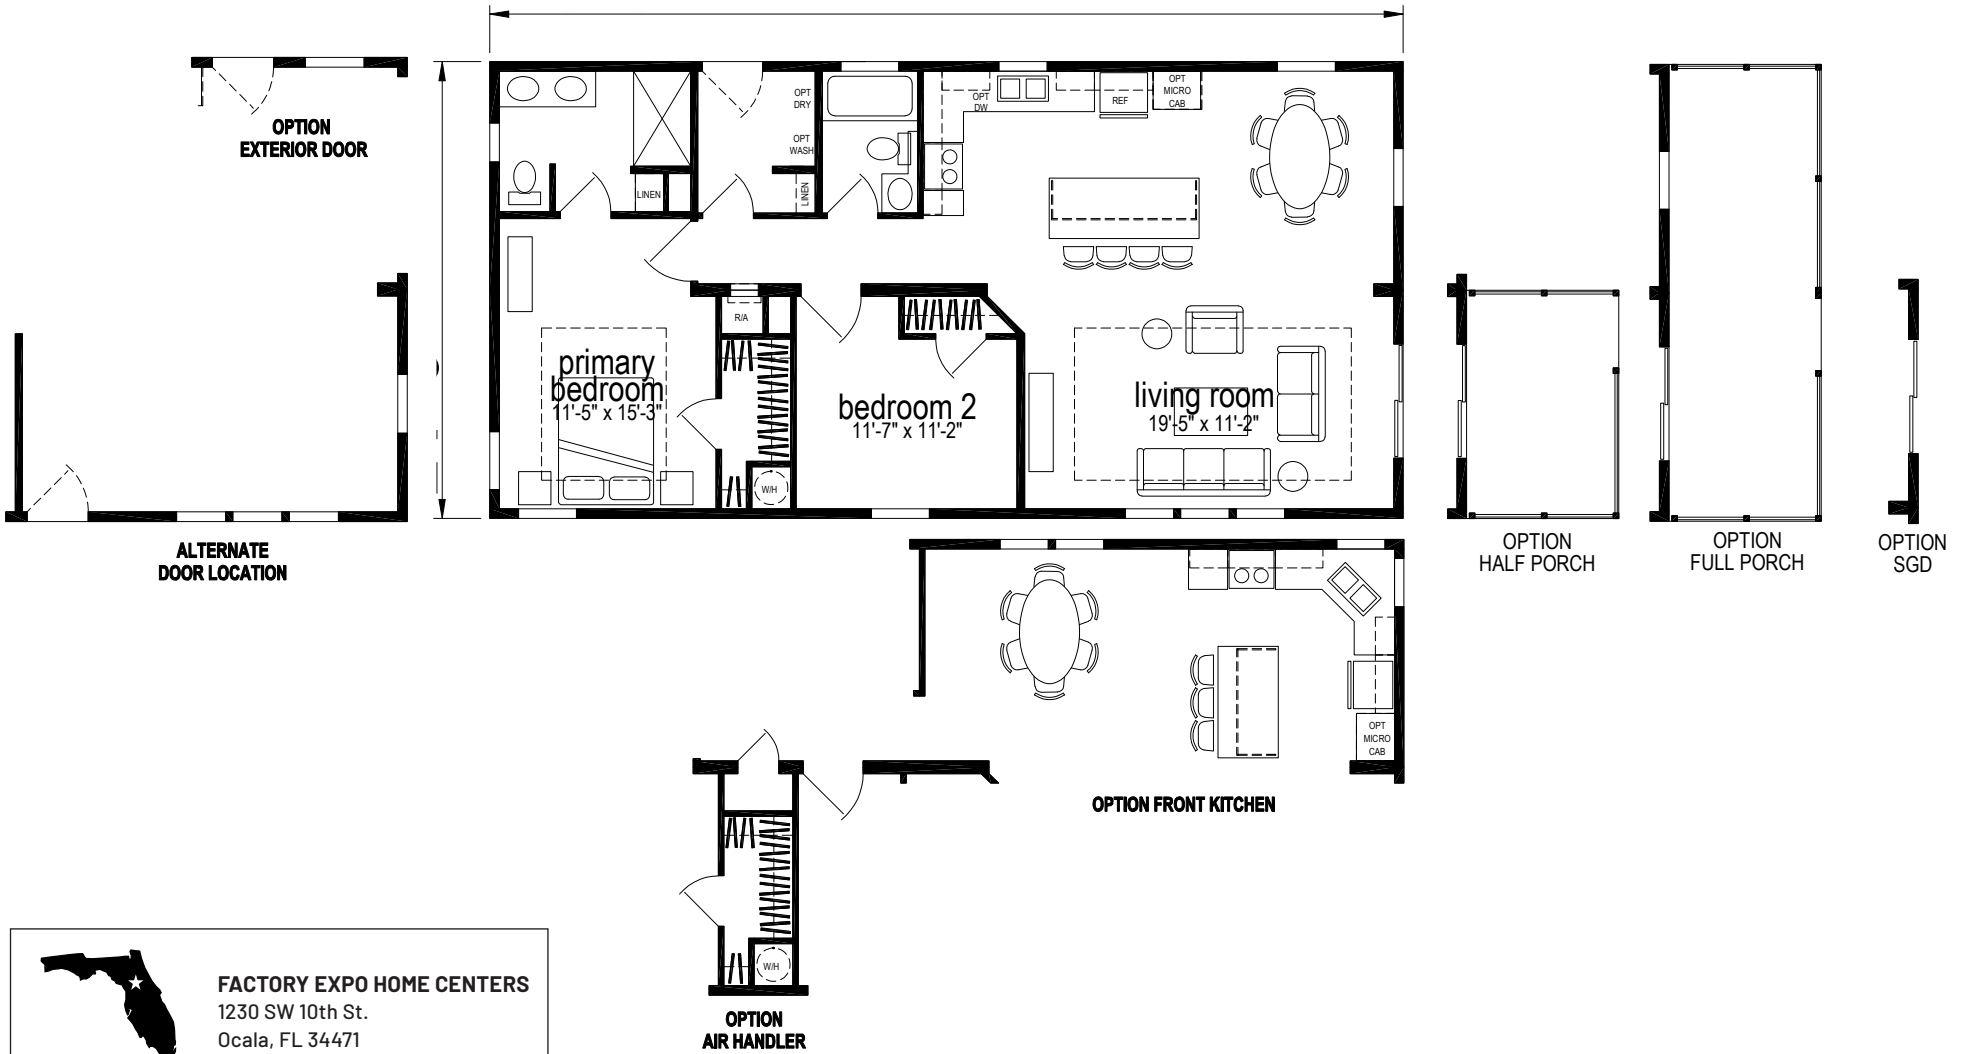

# Townton

Silver Springs Limited Series

1,152 SQ. FT. (Approximate) 2 Bedrooms, 2 Baths

Last Updated: 11-4-24

**FACTORY EXPO HOME CENTERS**  
1230 SW 10th St.  
Ocala, FL 34471

**FloridaFactoryDirect.com | 1-800-748-2654**