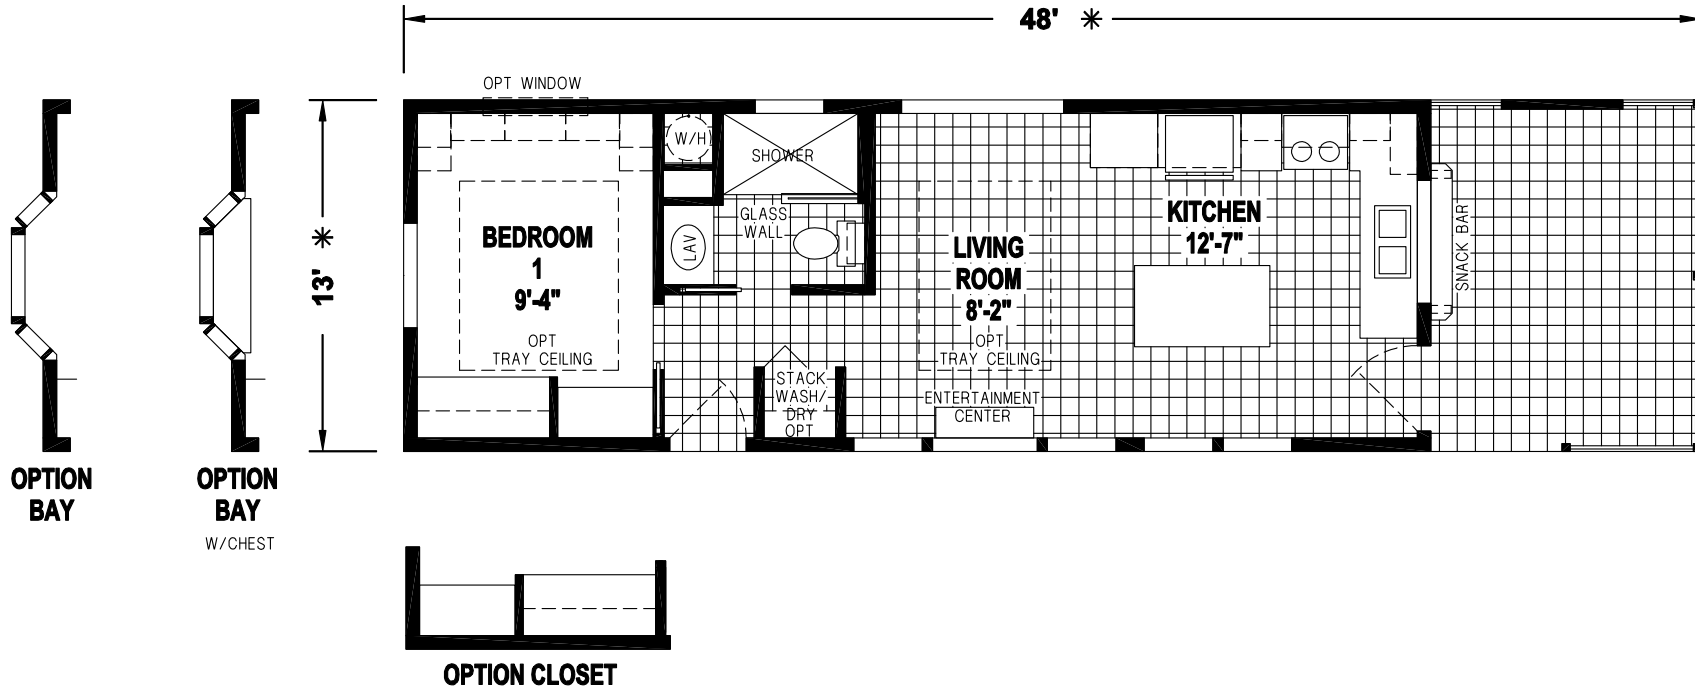

# Siesta

Palm Bay Park Model Series

481 SQ. FT. (Approximate) 1 Bedroom, 1 Bath

Last Updated: 2-23-22

**FACTORY EXPO HOME CENTERS**  
1230 SW 10th St.  
Ocala, FL 34471

**OC.ParkModelsDirect.com | 1-800-959-3649**