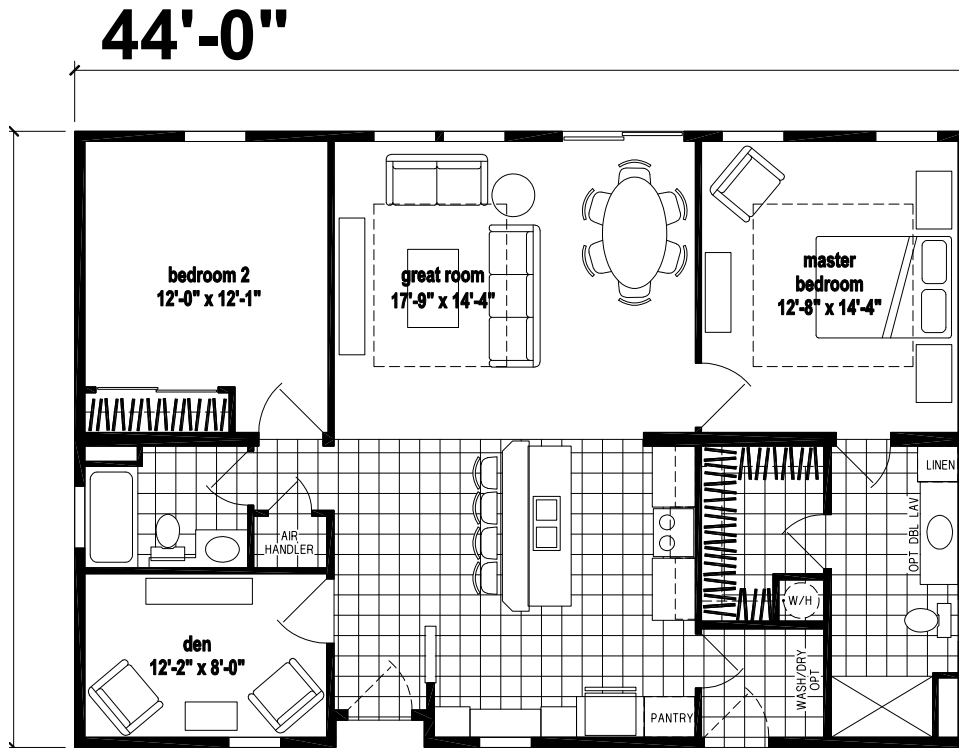

Sapelo

Silver Springs Limited Series

1,328 SQ. FT. (Approximate) 2 Bedrooms, 2 Baths

Last Updated: 1-13-22

FACTORY EXPO HOME CENTERS
1230 SW 10th St.
Ocala, FL 34471

FloridaFactoryDirect.com | 1-800-748-2654