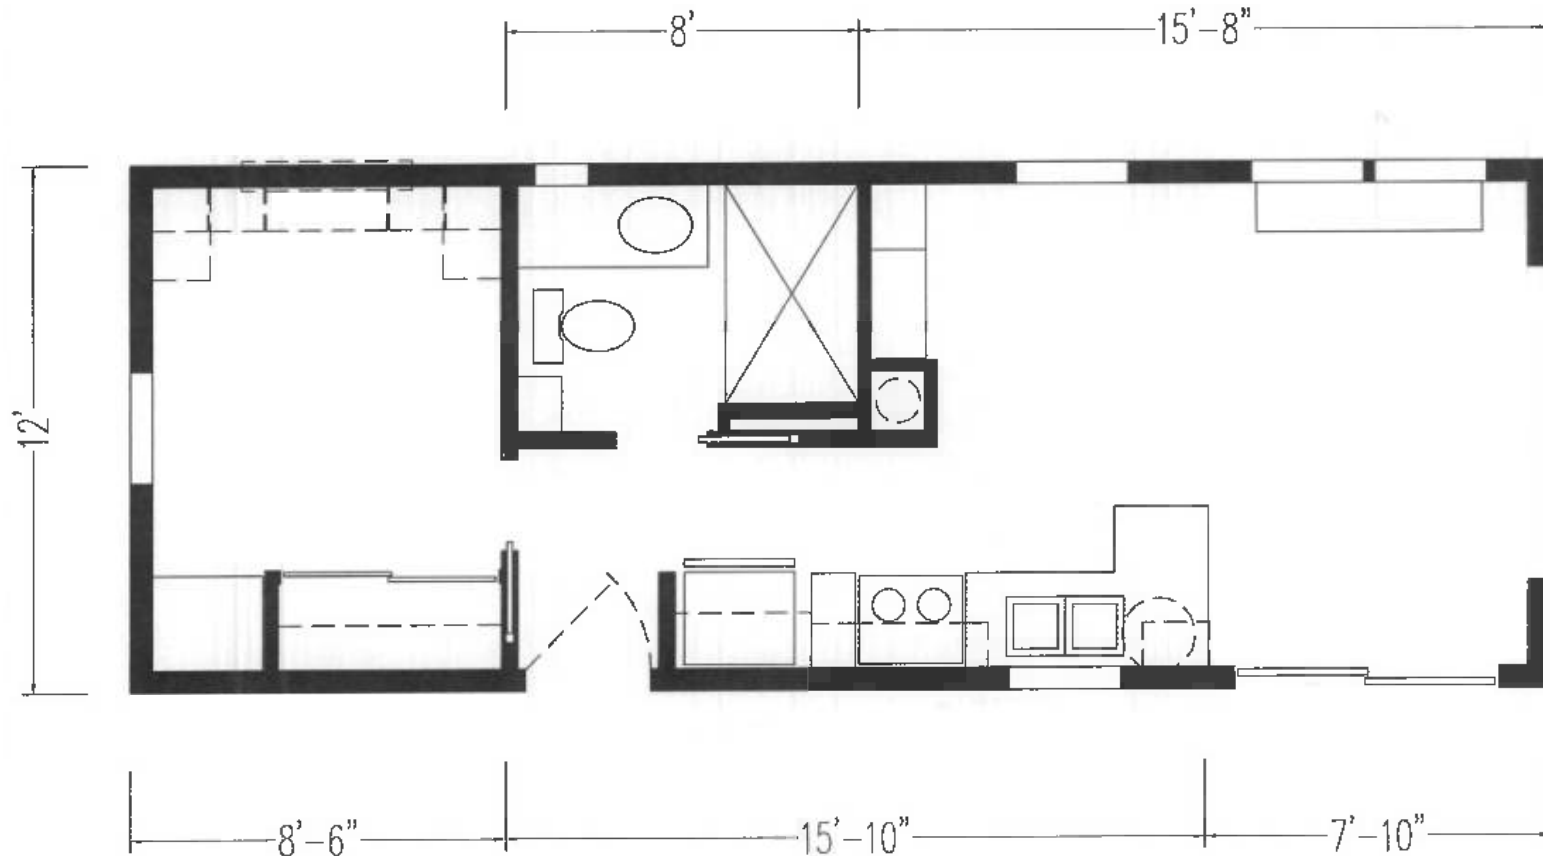

Royerton

Palm Bay Park Model Series

389 SQ. FT. (Approximate) 1 Bedroom, 1 Bath

Park Models
"Factory Direct Value" **DIRECT**

Last Updated: 3-13-24

FACTORY EXPO HOME CENTERS

1230 SW 10th St.
Ocala, FL 34471