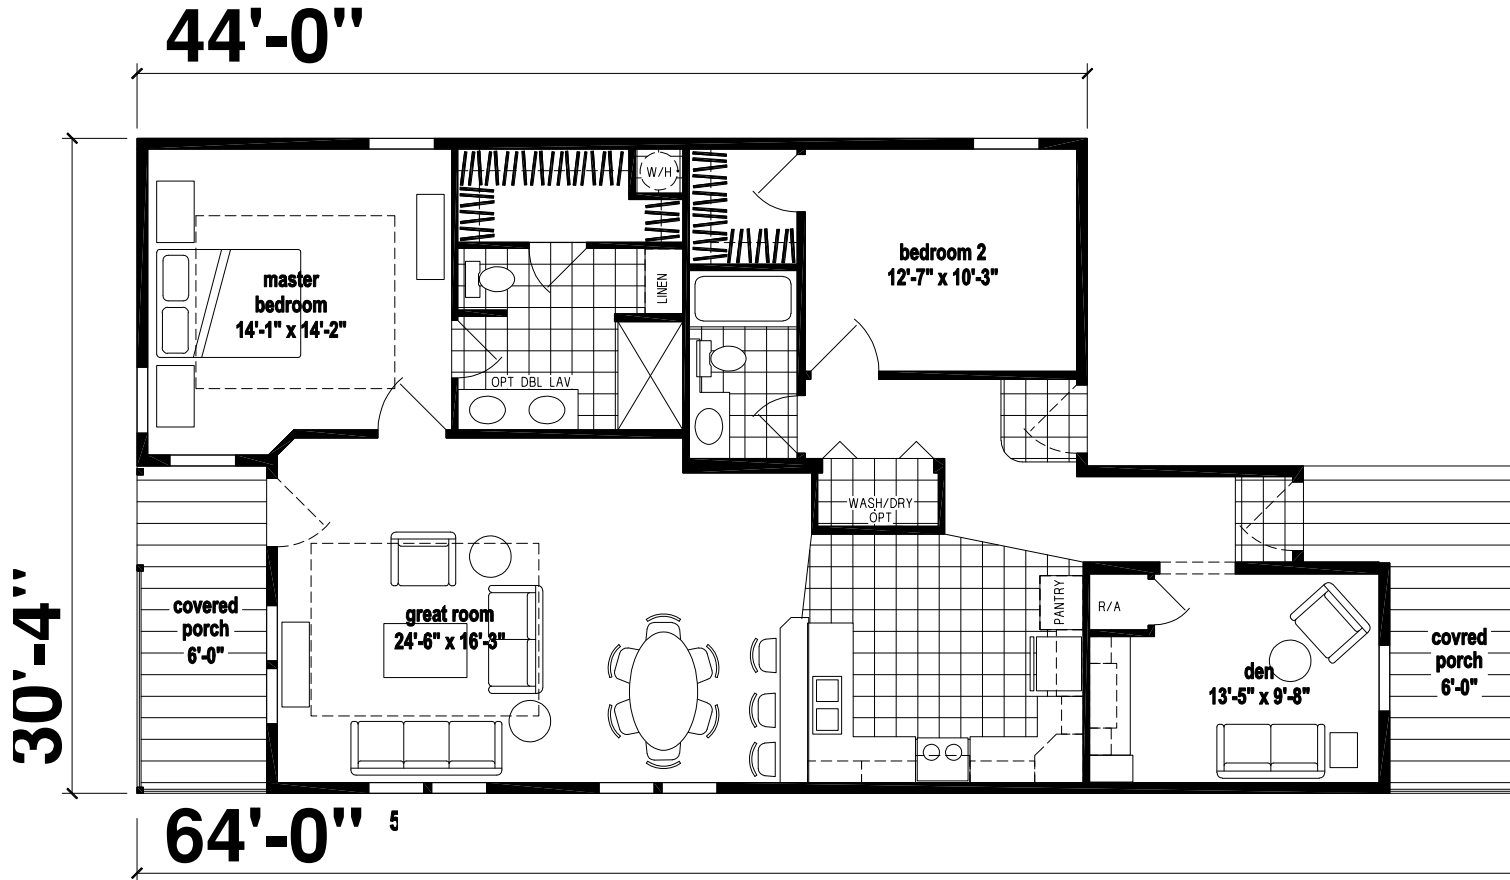

Porterdale

Silver Springs Limited Series

1,623 SQ. FT. (Approximate) 3 Bedrooms, 2 Baths

Last Updated: 7-1-22

FACTORY EXPO HOME CENTERS
1230 SW 10th St.
Ocala, FL 34471

FloridaFactoryDirect.com | 1-800-748-2654