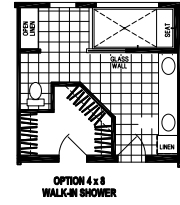

Perry

Silver Springs Limited Series

1,833 SQ. FT. (Approximate) 3 Bedrooms, 2 Baths

Last Updated: 1-30-24

60'-0"

FACTORY EXPO HOME CENTERS
1230 SW 10th St.
Ocala, FL 34471

FloridaFactoryDirect.com | 1-800-748-2654