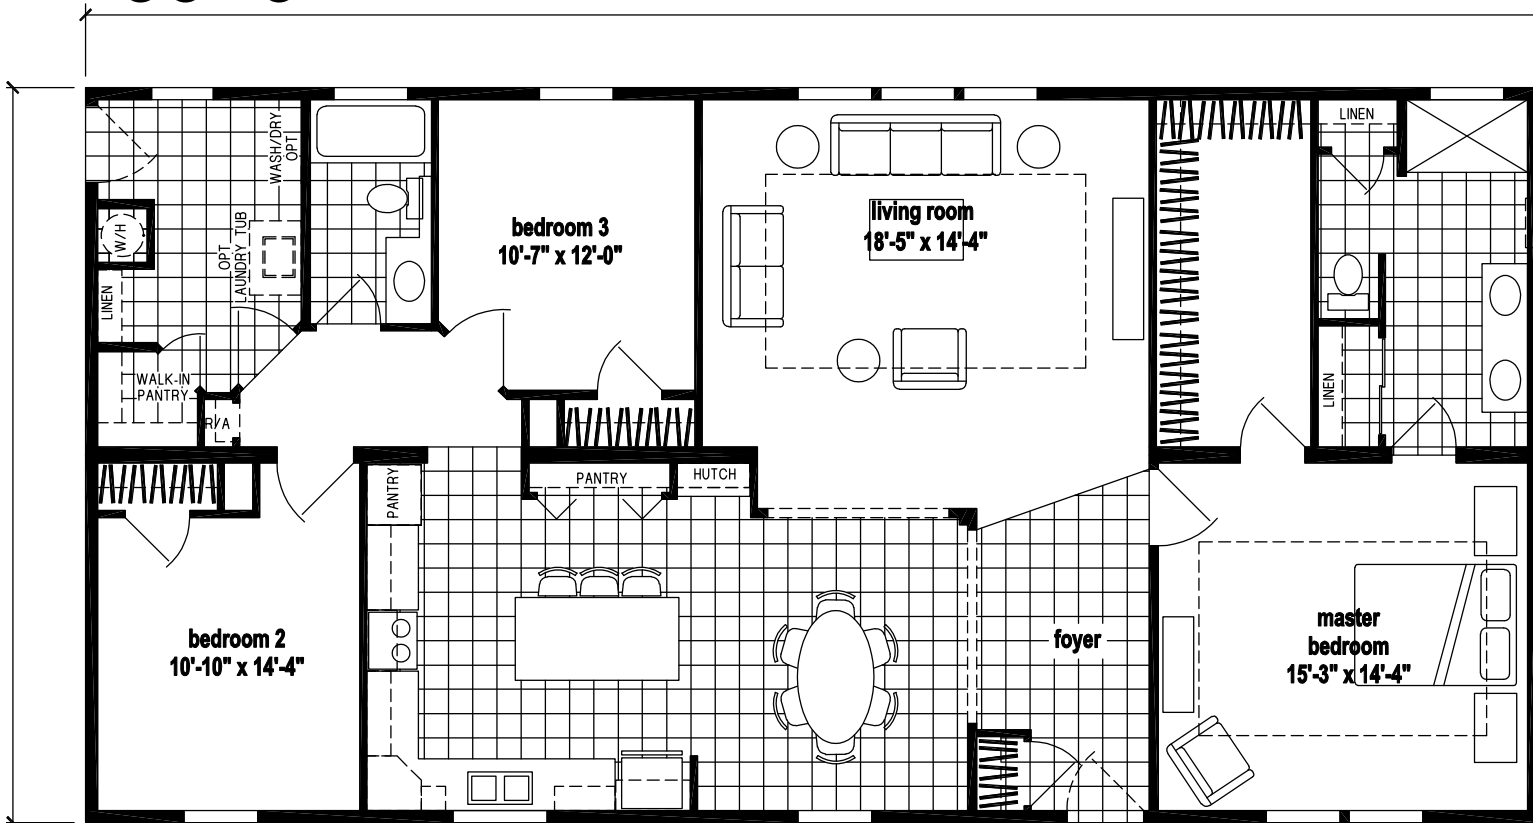

Perry

Silver Springs Limited Series

1,833 SQ. FT. (Approximate) 3 Bedrooms, 2 Baths

Last Updated: 1-30-24

60'-0"

FACTORY EXPO HOME CENTERS
1230 SW 10th St.
Ocala, FL 34471

FloridaFactoryDirect.com | 1-800-748-2654