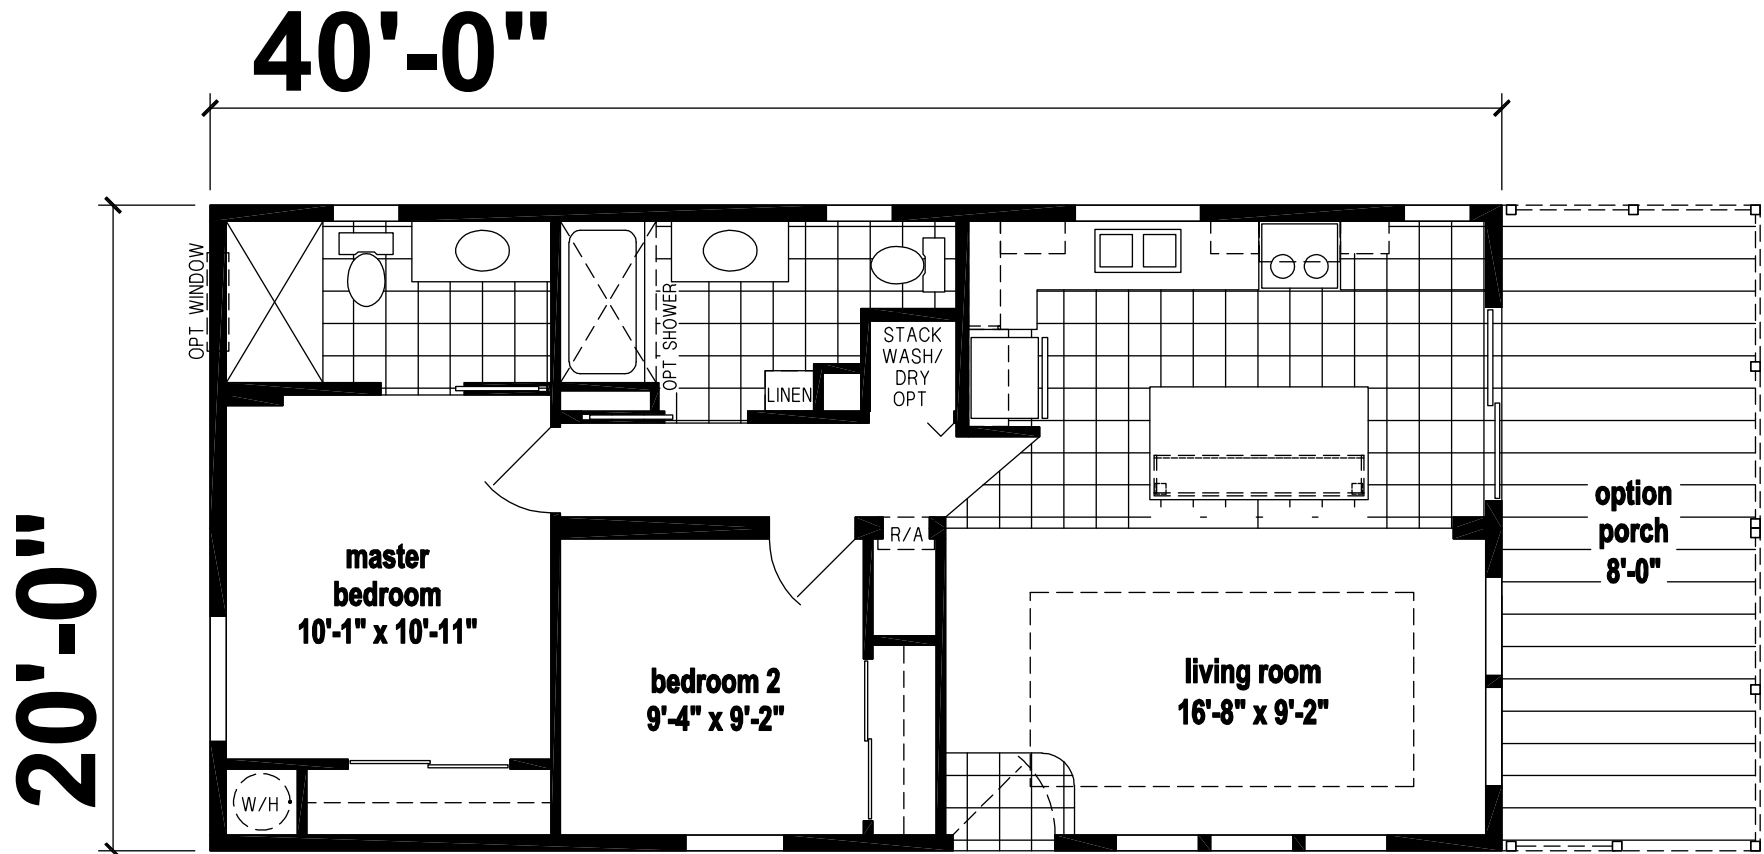

Naylor

Silver Springs Limited Series

800 SQ. FT. (Approximate) 2 Bedroom, 2 Bath

Last Updated: 7-1-22

FACTORY EXPO HOME CENTERS
1230 SW 10th St.
Ocala, FL 34471

FloridaFactoryDirect.com | 1-800-748-2654

IMPORTANT: Alta Cima Corp reserves the right to modify, cancel or substitute products or features of this event at any time without prior notice or obligation. Pictures and other promotional materials are representative and may depict or contain floor plans, square footages, elevations, options, upgrades, extra design features, decorations, floor coverings, specialty light fixtures, custom paint and wall coverings, window treatments, landscaping, sound and alarm systems, furnishings, appliances, and other designer/decorator features and amenities that are not included as part of the home and/or may not be available at all locations. Home, pricing and community information is subject to change, and homes to prior sale, at any time without notice or obligation. ©2020 Alta Cima Corp. All rights reserved.