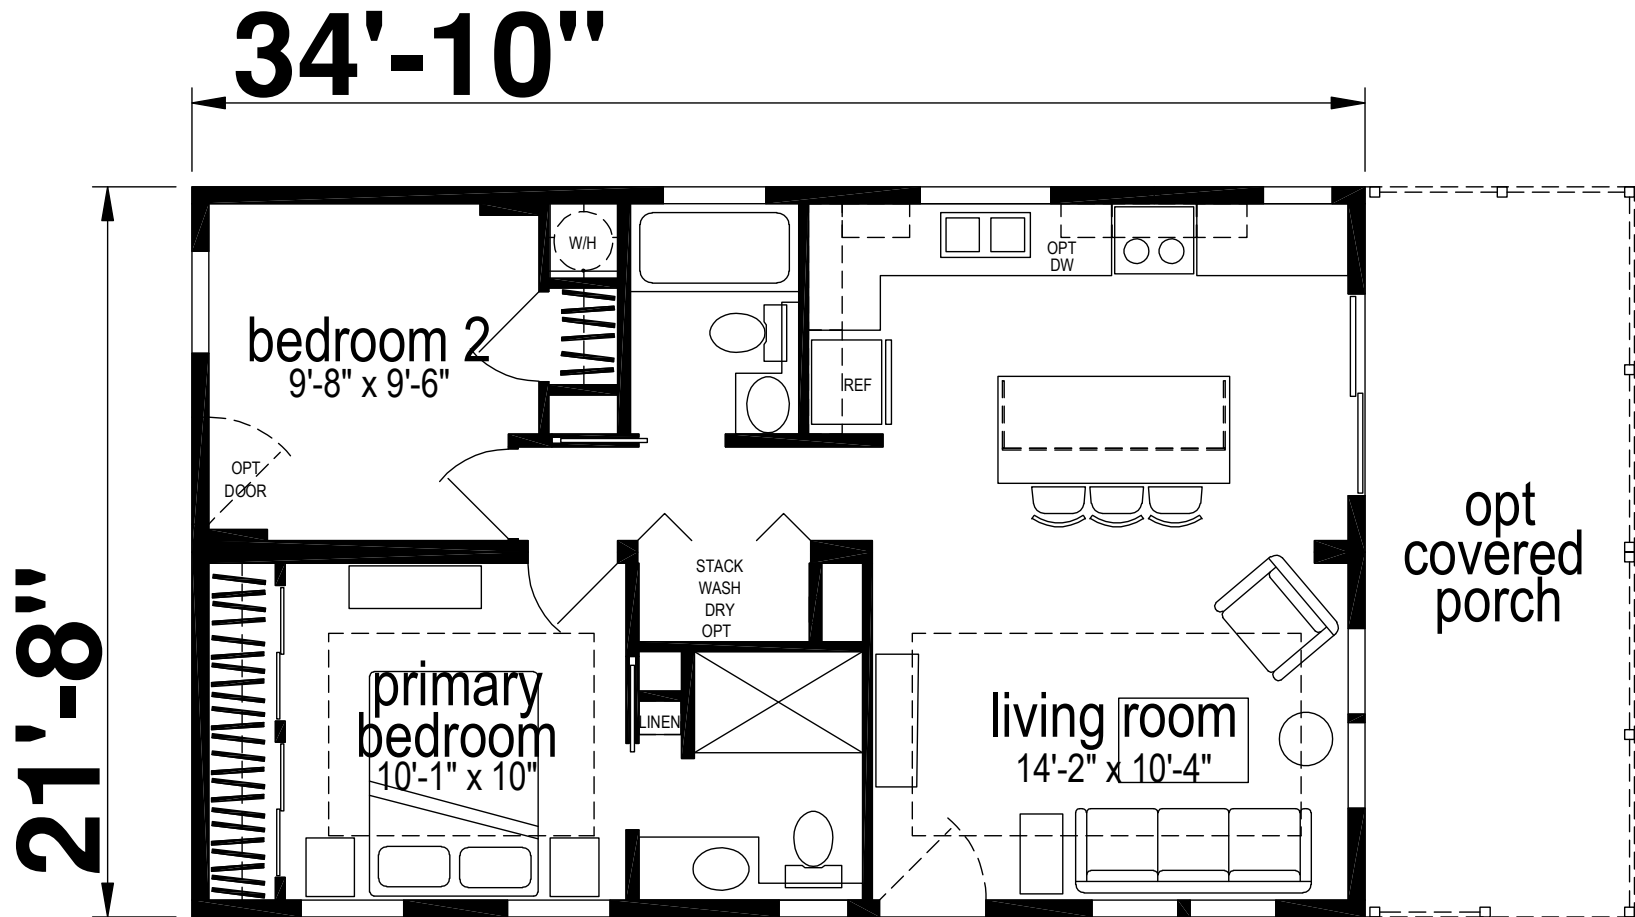

# Keaton

Silver Springs Limited Series

758 SQ. FT. (Approximate) 2 Bedrooms, 2 Baths

Last Updated: 11-11-24