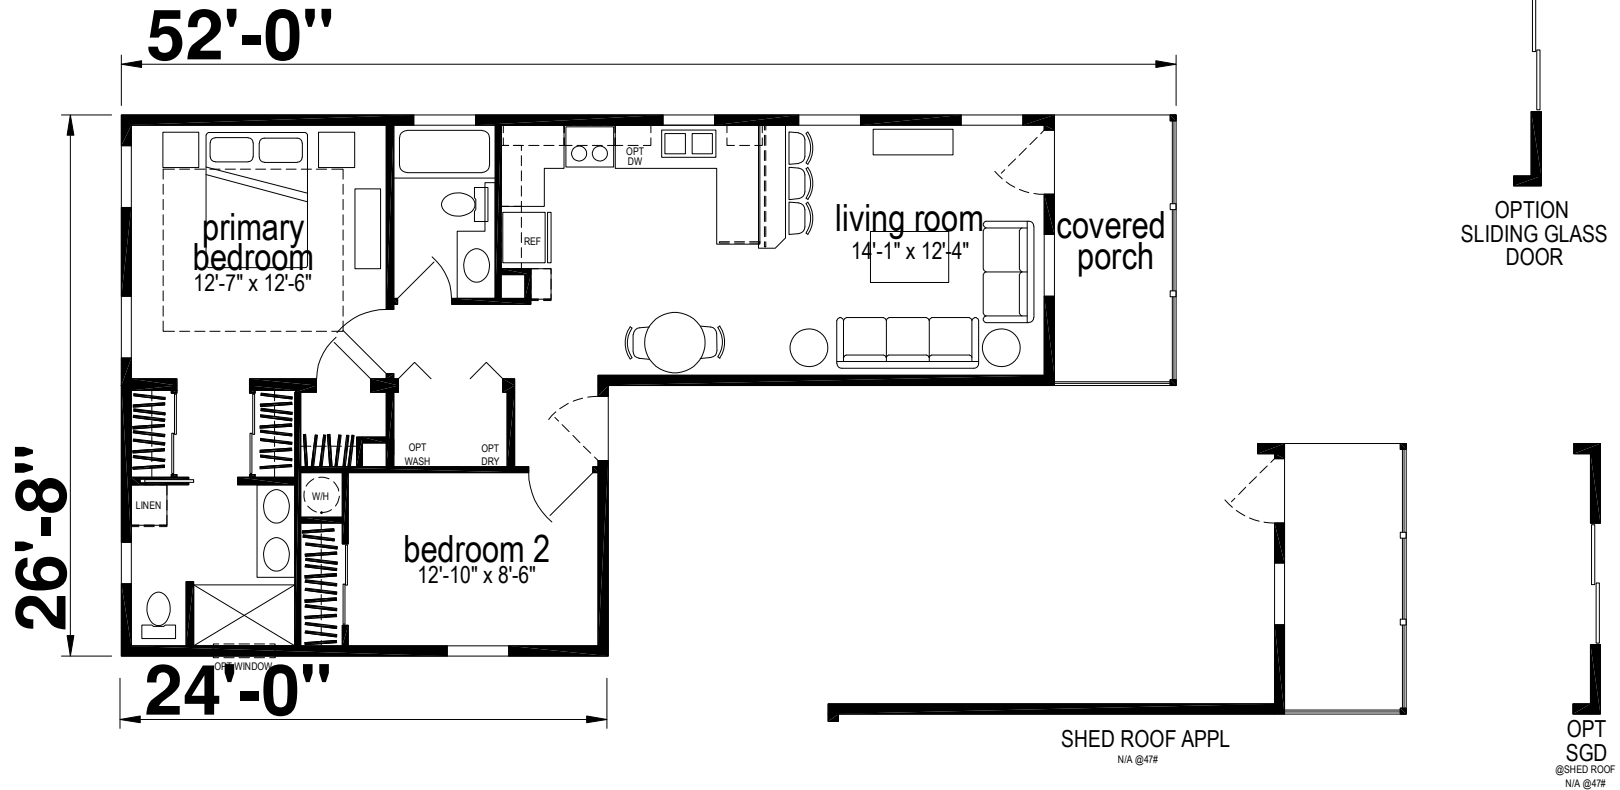

Juniper

Silver Springs Limited Series

919 SQ. FT. (Approximate) 2 Bedrooms, 2 Baths

Last Updated: 9-19-23

FACTORY EXPO HOME CENTERS
1230 SW 10th St.
Ocala, FL 34471

FloridaFactoryDirect.com | 1-800-748-2654