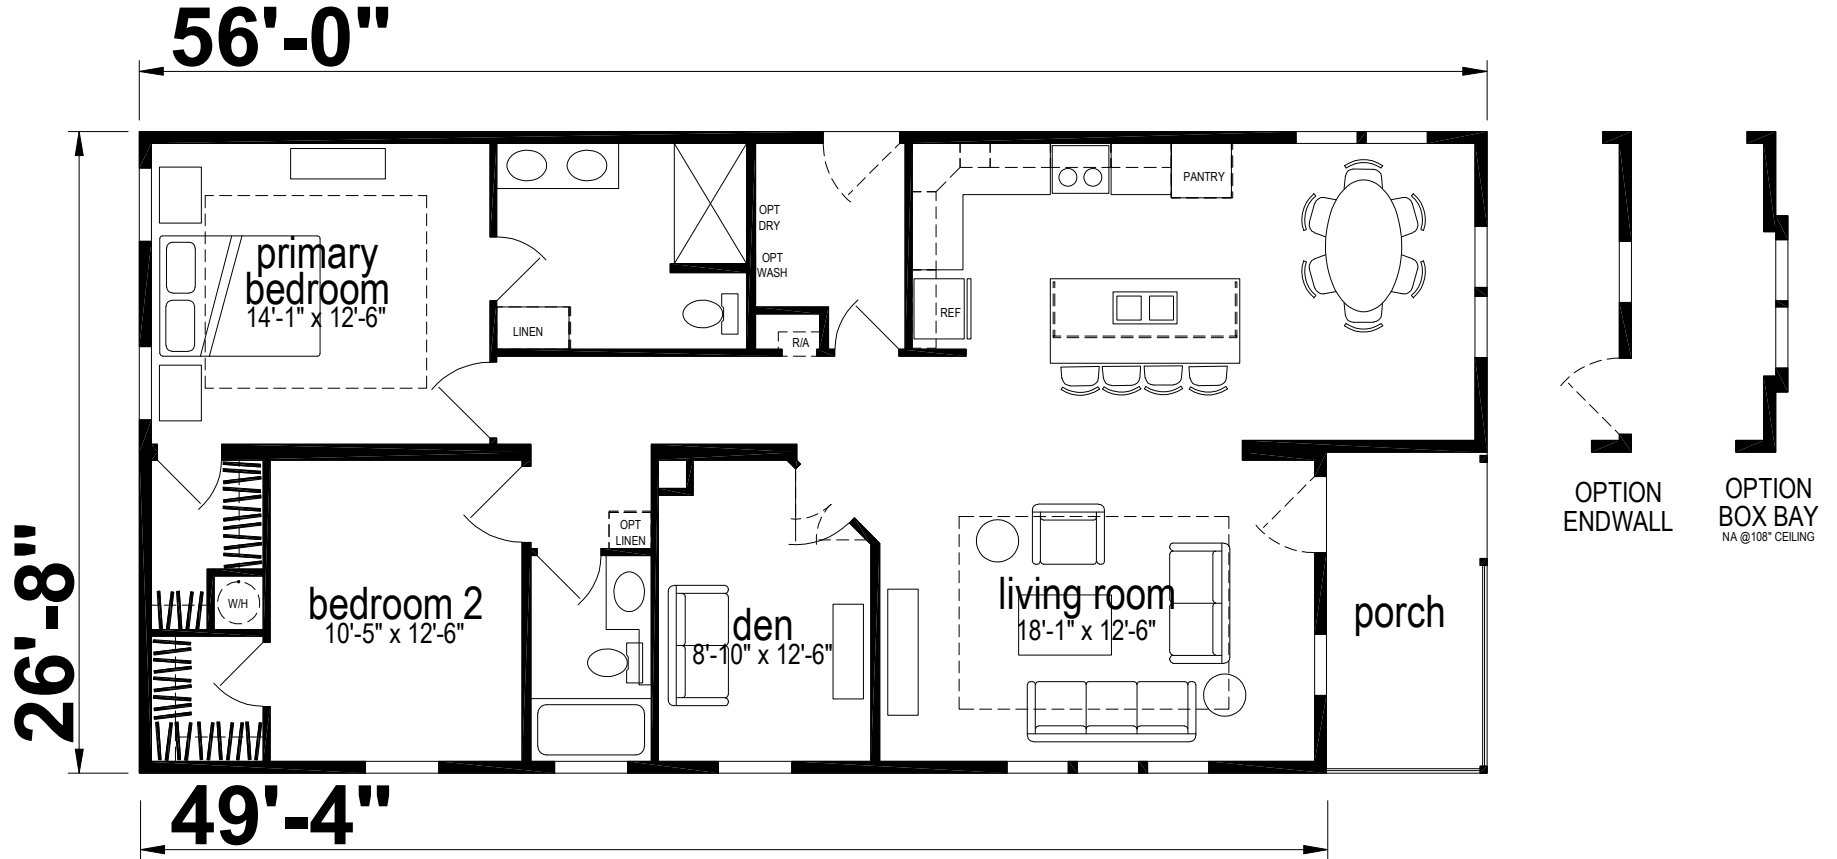

# Haines

Silver Springs Limited Series

1,386 SQ. FT. (Approximate) 2 Bedrooms, 2 Baths

Last Updated: 12-19-23

**FACTORY EXPO HOME CENTERS**  
 1230 SW 10th St.  
 Ocala, FL 34471

**FloridaFactoryDirect.com | 1-800-748-2654**