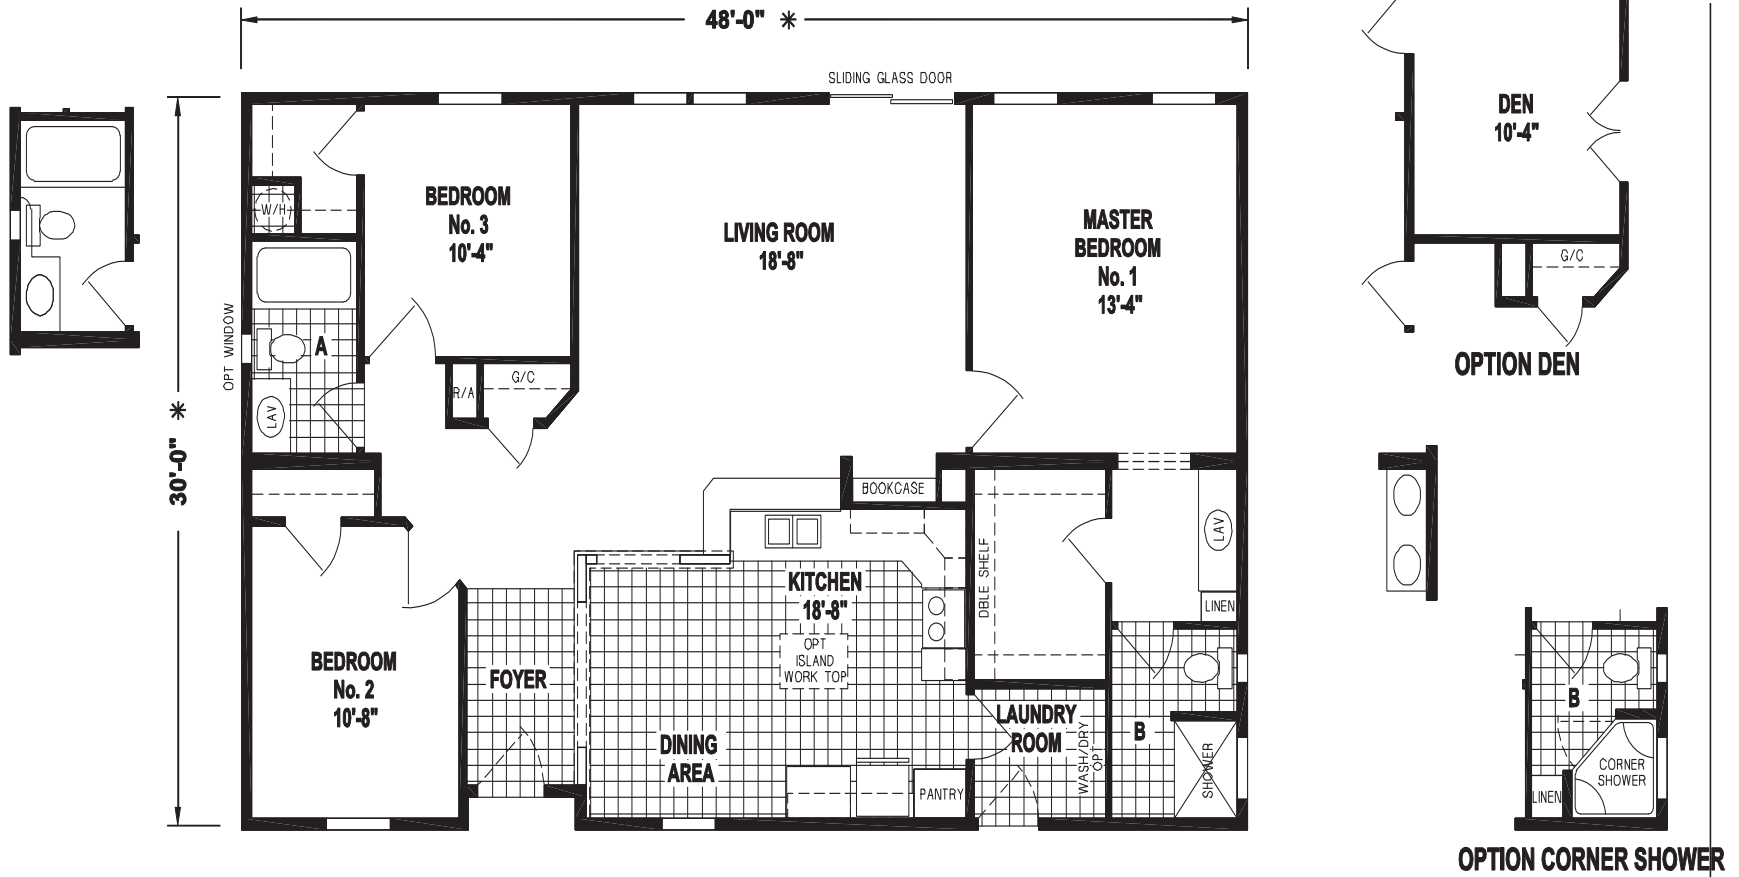

Dania

Silver Springs Limited Series

Factory Expo

"Factory Direct Pricing" HOME CENTERS

3 Bedroom, 2 Bath
Approx. 1,455 Sq. Ft.

Last Updated: 1-21-19

I authorize Factory Expo to build my house, per this plan.