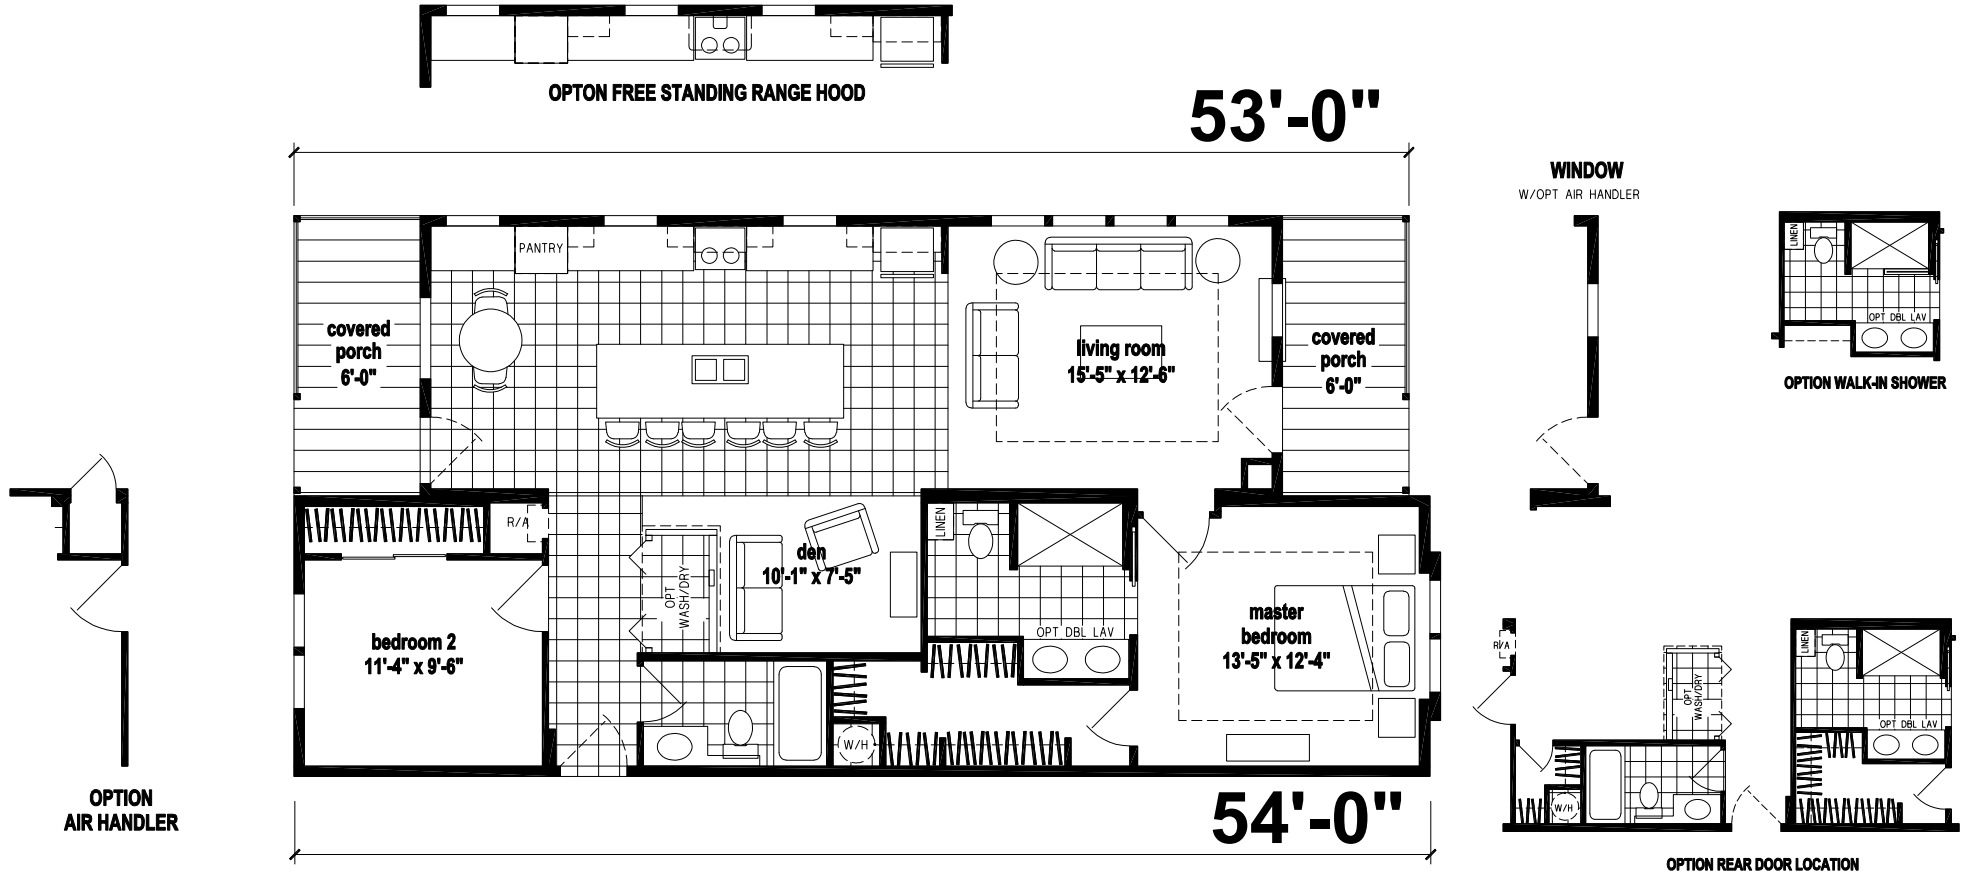

Chateau

Silver Springs Limited Series

1,422 SQ. FT. (Approximate) 2 Bedroom, 2 Bath

Last Updated: 7-1-22

FACTORY EXPO HOME CENTERS
 1230 SW 10th St.
 Ocala, FL 34471

FloridaFactoryDirect.com | 1-800-748-2654