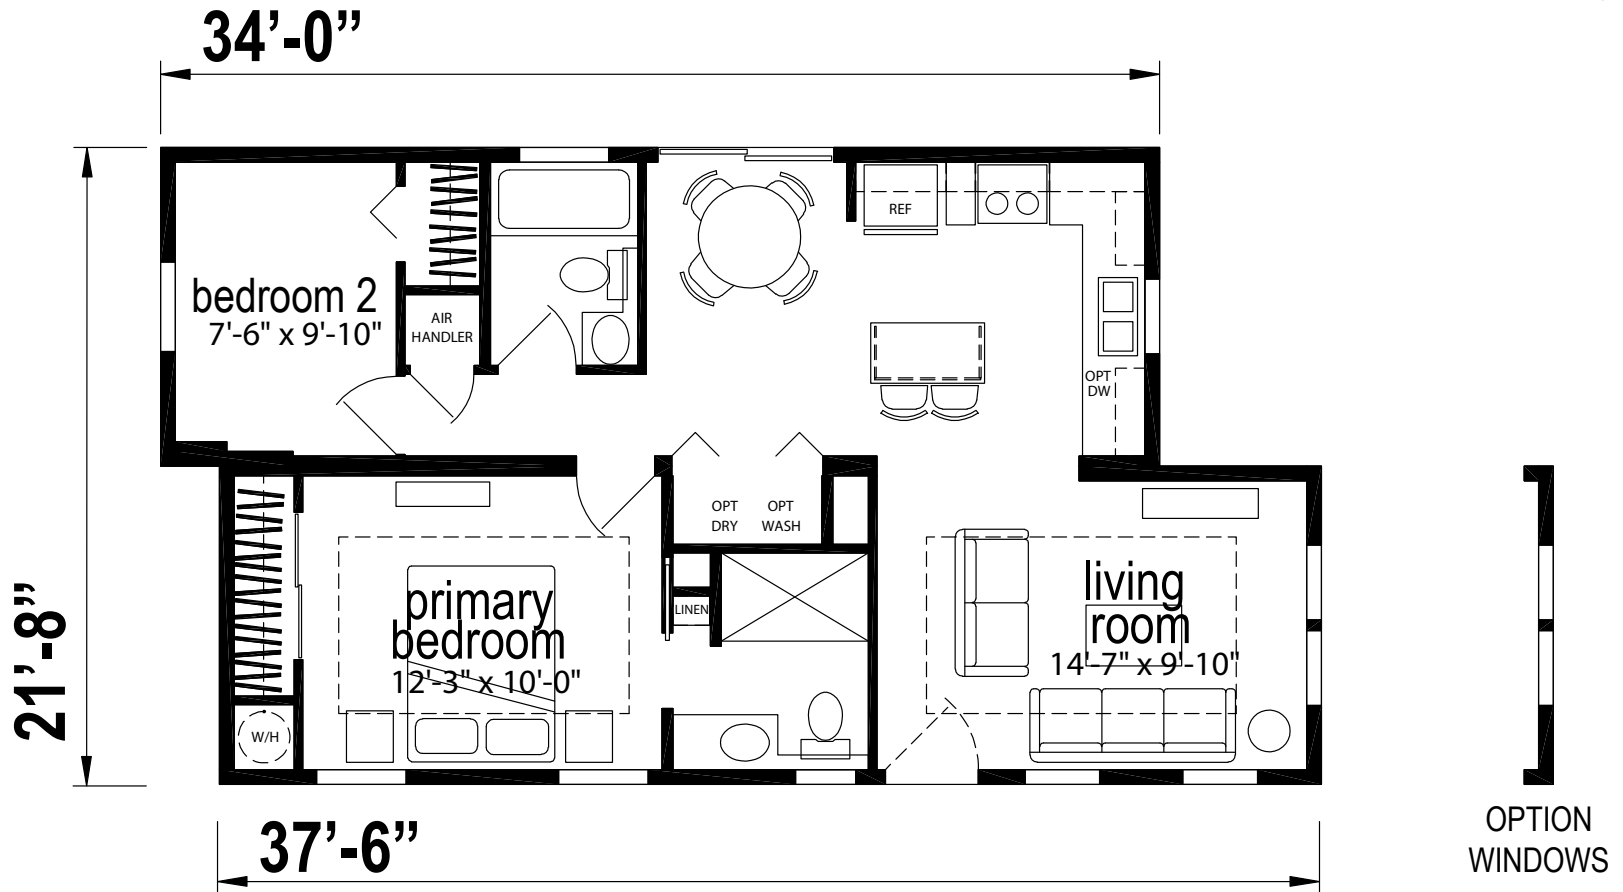

# Adams

Silver Springs Limited Series

774 SQ. FT. (Approximate) 2 Bedrooms, 2 Baths

Last Updated: 9-16-24

**FACTORY EXPO HOME CENTERS**  
1230 SW 10th St.  
Ocala, FL 34471

OPTION WINDOWS

**FloridaFactoryDirect.com | 1-800-748-2654**