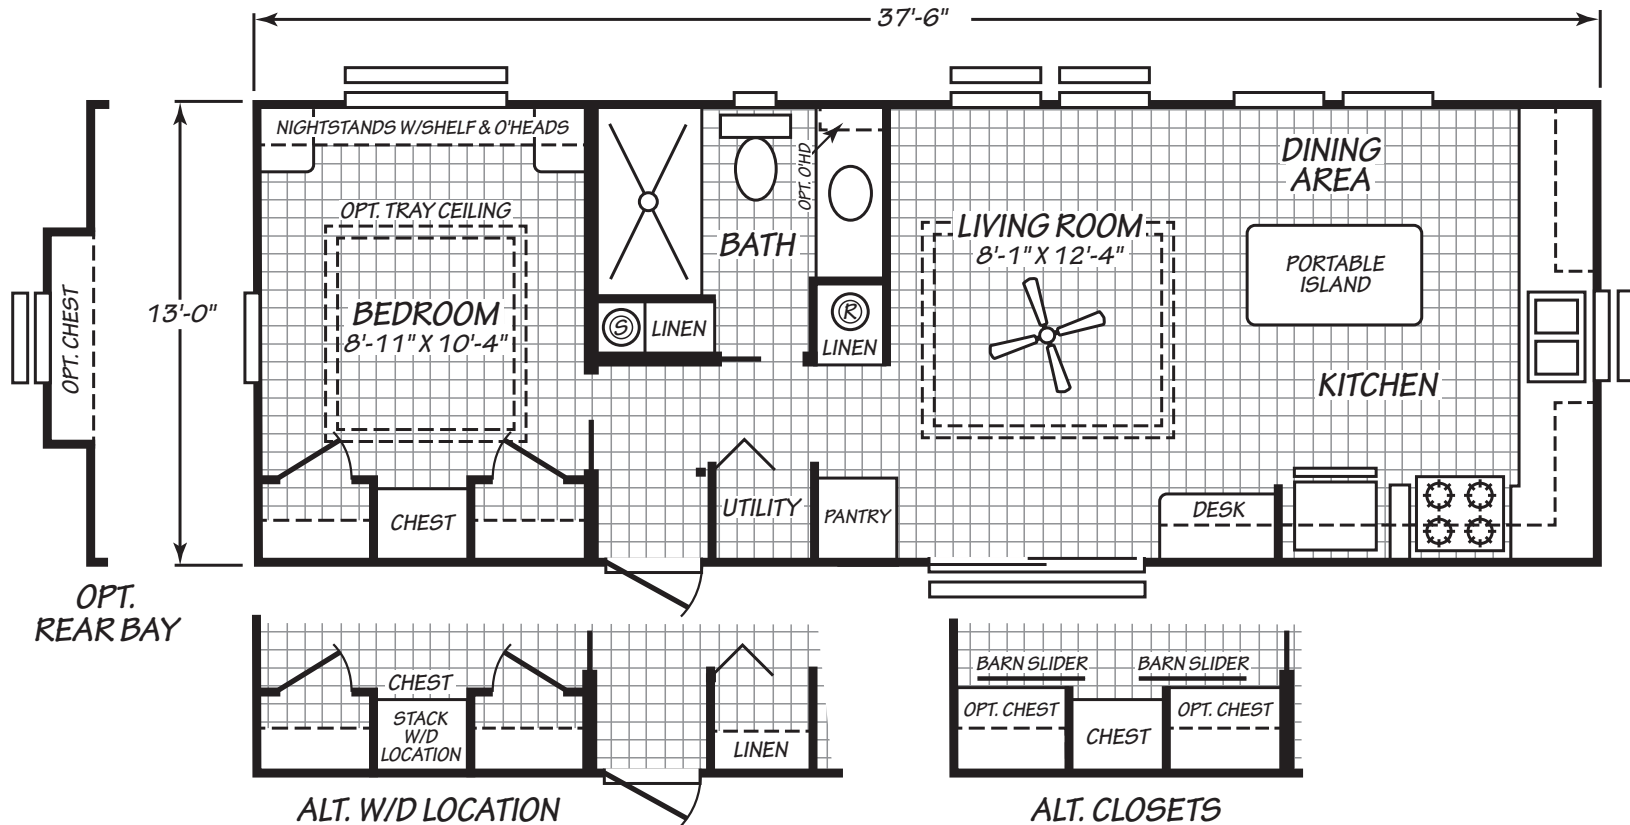

# Winegard

Hawk Elite Series

493 SQ. FT. (Approximate) 1 Bedroom, 1 Bath

Last Updated: 6-20-23

**FACTORY EXPO HOME CENTERS**  
931 NW 37th Ave.  
Ocala, Florida 34475

**MHFactoryDirect.com | 1-800-965-7521**