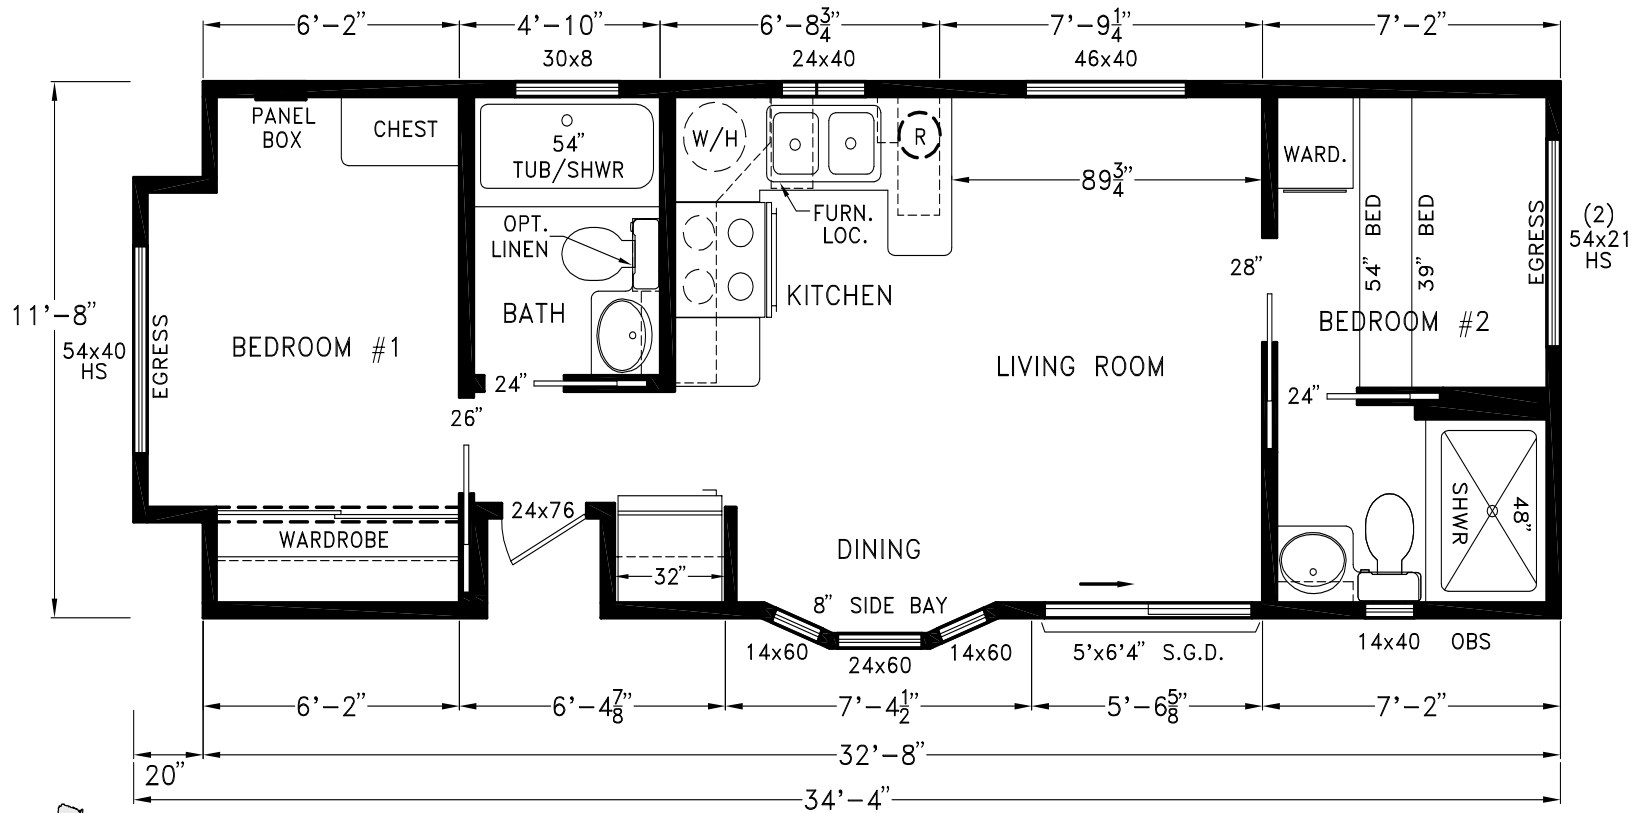

Winder

Seashore Cottage Series (ANSI)

Factory Expo

"Factory Direct Pricing" HOME CENTERS

2 Bedrooms, 2 Baths
Approx. 398 Sq. Ft.

Last Updated: 9-25-18

Factory Expo Home Centers
931 NW 37th Ave.
Ocala, Florida 34475