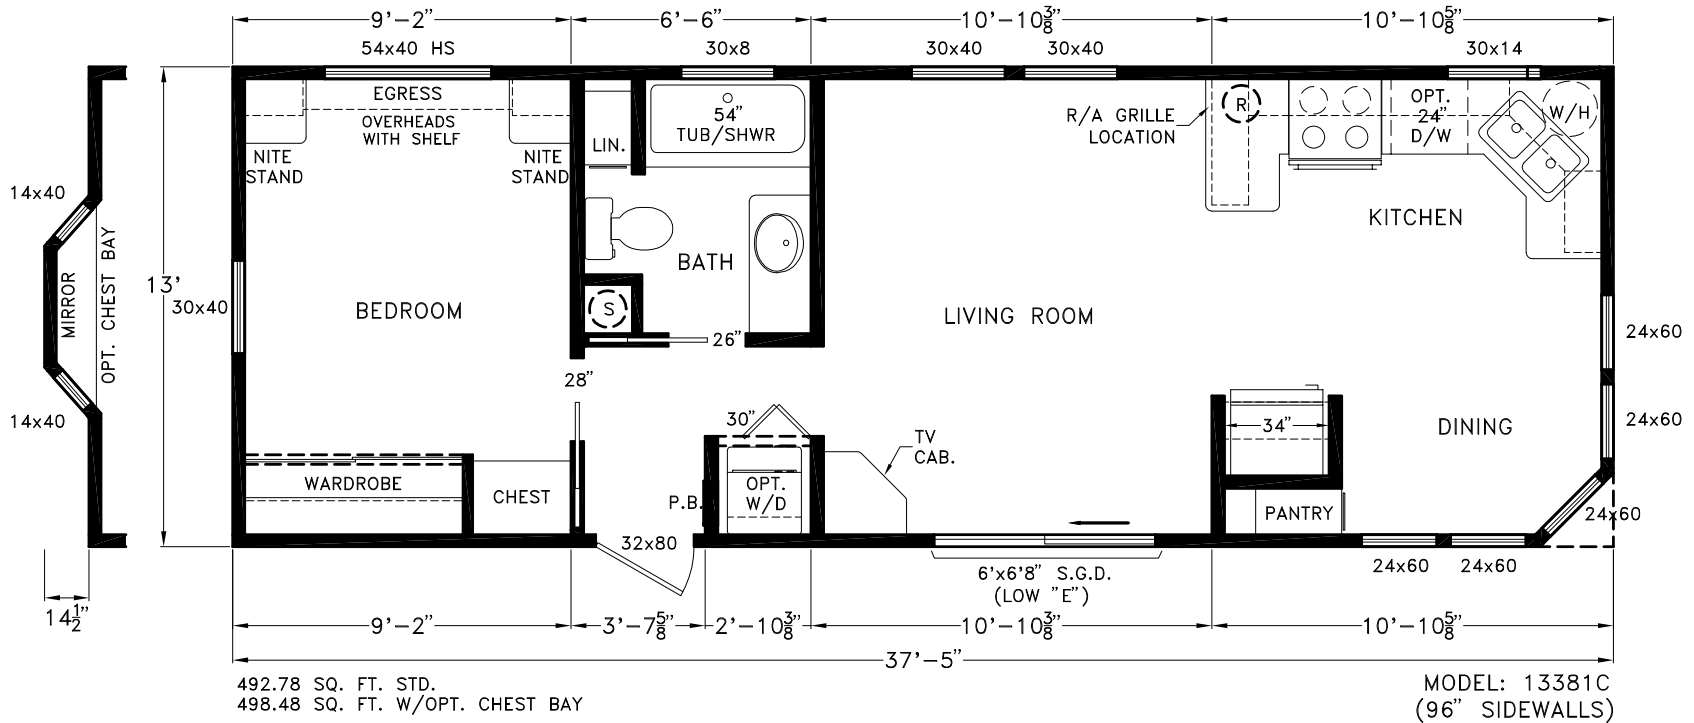

Wimco

Coastal Cottage Series

494 SQ. FT. (Approximate) 1 Bedroom, 1 Bath

Last Updated: 2-9-21

FACTORY EXPO HOME CENTERS
931 NW 37th Ave.
Ocala, Florida 34475

MHFactoryDirect.com | 1-800-965-7521

IMPORTANT: Alta Cima Corp reserves the right to modify, cancel or substitute products or features of this event at any time without prior notice or obligation. Pictures and other promotional materials are representative and may depict or contain floor plans, square footages, elevations, options, upgrades, extra design features, decorations, floor coverings, specialty light fixtures, custom paint and wall coverings, window treatments, landscaping, sound and alarm systems, furnishings, appliances, and other designer/decorator features and amenities that are not included as part of the home and/or may not be available at all locations. Home, pricing and community information is subject to change, and homes to prior sale, at any time without notice or obligation. ©2020 Alta Cima Corp. All rights reserved.