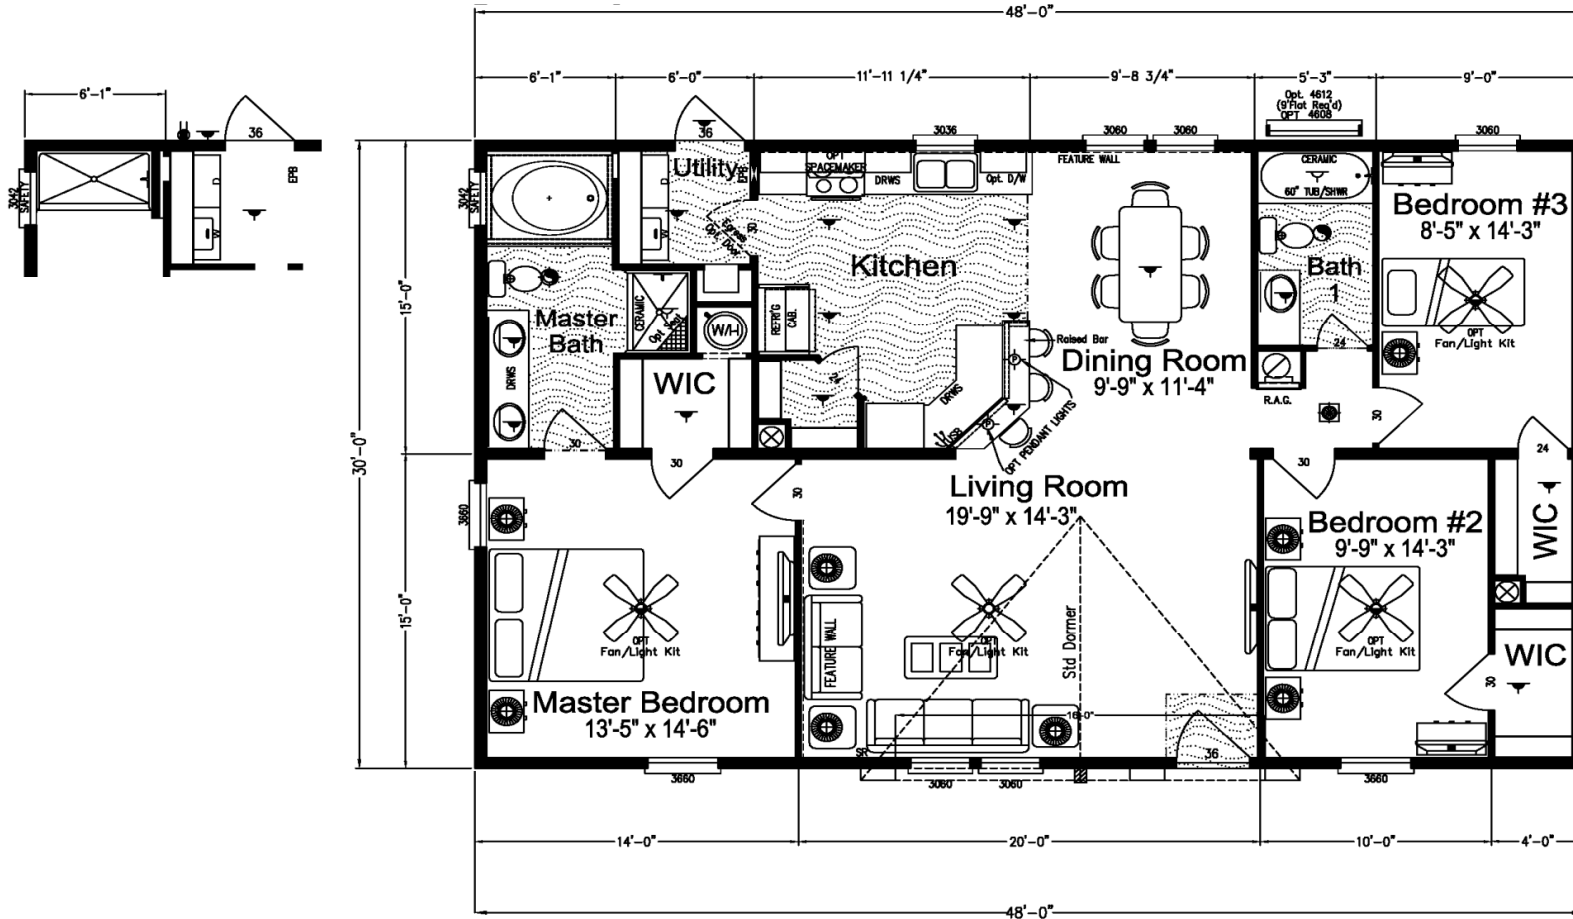

Valdosta

Cape Manor Series

1,440 SQ. FT. (Approximate) 3 Bedroom, 2 Bath

Last Updated: 6-1-21

FACTORY EXPO HOME CENTERS
 931 NW 37th Ave.
 Ocala, Florida 34475

MHFactoryDirect.com | 1-800-965-7521

IMPORTANT: Alta Cima Corp reserves the right to modify, cancel or substitute products or features of this event at any time without prior notice or obligation. Pictures and other promotional materials are representative and may depict or contain floor plans, square footages, elevations, options, upgrades, extra design features, decorations, floor coverings, specialty light fixtures, custom paint and wall coverings, window treatments, landscaping, sound and alarm systems, furnishings, appliances, and other designer/decorator features and amenities that are not included as part of the home and/or may not be available at all locations. Home, pricing and community information is subject to change, and homes to prior sale, at any time without notice or obligation. ©2020 Alta Cima Corp. All rights reserved.