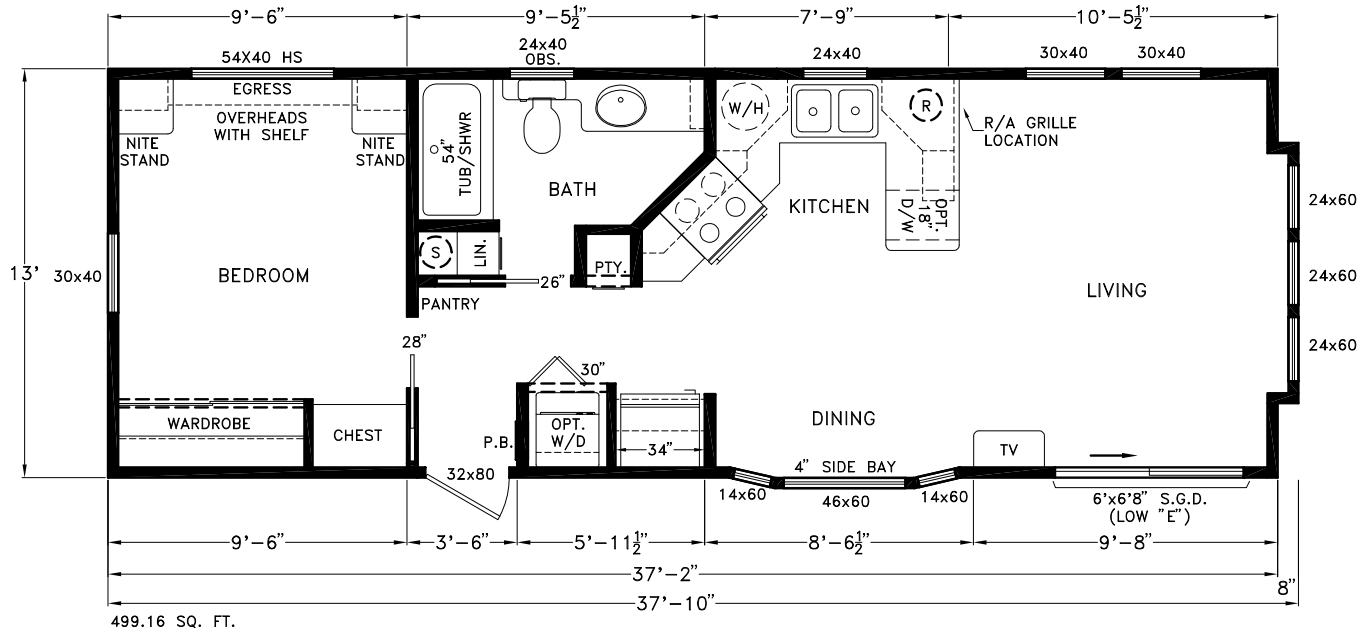

Seminole

Coastal Cottage Series

494 SQ. FT. (Approximate) 1 Bedroom, 1 Bath

Last Updated: 2-9-21

Optional Stretched Version

FACTORY EXPO HOME CENTERS
931 NW 37th Ave.
Ocala, Florida 34475

MHFactoryDirect.com | 1-800-965-7521