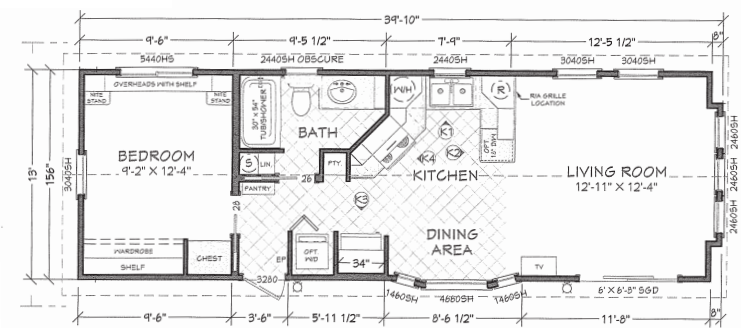

Seminole

Coastal Cottage Series

494 SQ. FT. (Approximate) 1 Bedroom, 1 Bath

Last Updated: 2-9-21

Optional Stretched Version

FACTORY EXPO HOME CENTERS
931 NW 37th Ave.
Ocala, Florida 34475

MHFactoryDirect.com | 1-800-965-7521