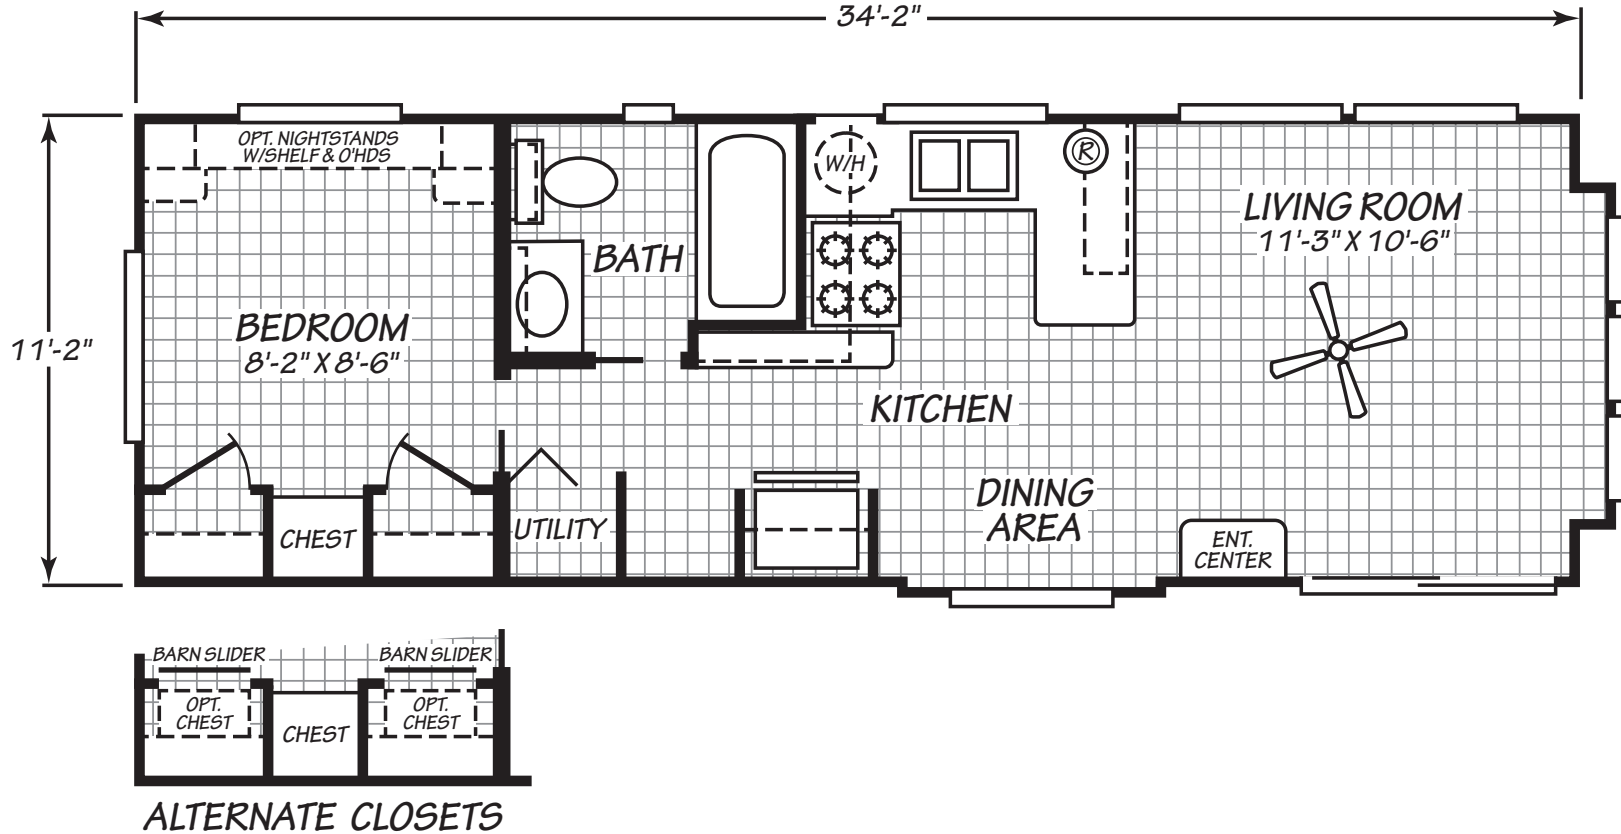

# Oglewood

Eagle Non-Loft Series

398 SQ. FT. (Approximate) 1 Bedroom, 1 Bath

Last Updated: 6-20-23

**FACTORY EXPO HOME CENTERS**  
 931 NW 37th Ave.  
 Ocala, Florida 34475

**CE.ParkModelsDirect.com | 1-800-965-7521**