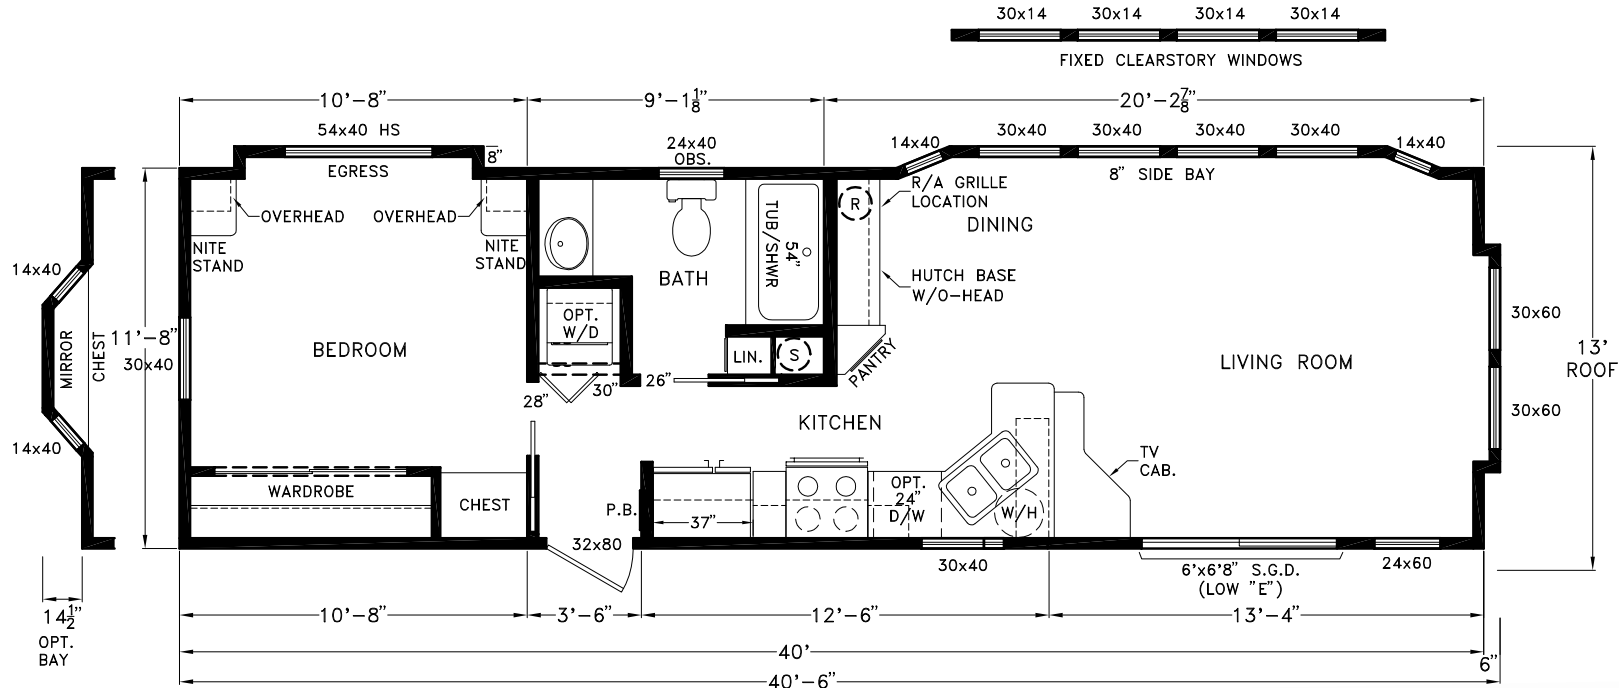

# Newnans

Coastal Cottage Series

492 SQ. FT. (Approximate) 1 Bedroom, 1 Bath

**Factory Expo**  
"Factory Direct Pricing" HOME CENTERS

Last Updated: 2-9-21

494.15 SQ. FT. STD.  
499.86 SQ. FT. W/OPT. CHEST BAY