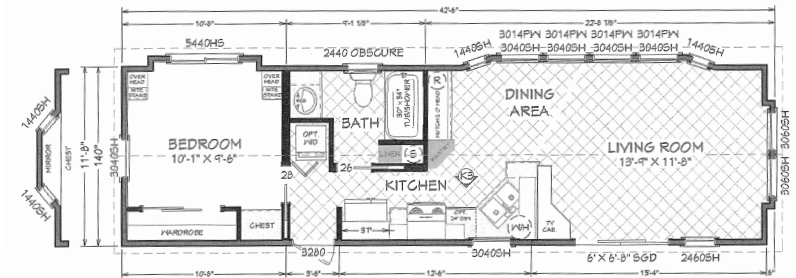

# Newnans

Coastal Cottage Series

492 SQ. FT. (Approximate) 1 Bedroom, 1 Bath

**Factory Expo**  
"Factory Direct Pricing" HOME CENTERS

Last Updated: 2-9-21

494.15 SQ. FT. STD.  
499.86 SQ. FT. W/OPT. CHEST BAY

**FACTORY EXPO HOME CENTERS**  
931 NW 37th Ave.  
Ocala, Florida 34475

**MHFactoryDirect.com | 1-800-965-7521**

**IMPORTANT:** Alta Cima Corp reserves the right to modify, cancel or substitute products or features of this event at any time without prior notice or obligation. Pictures and other promotional materials are representative and may depict or contain floor plans, square footages, elevations, options, upgrades, extra design features, decorations, floor coverings, specialty light fixtures, custom paint and wall coverings, window treatments, landscaping, sound and alarm systems, furnishings, appliances, and other designer/decorator features and amenities that are not included as part of the home and/or may not be available at all locations. Home, pricing and community information is subject to change, and homes to prior sale, at any time without notice or obligation. ©2020 Alta Cima Corp. All rights reserved.