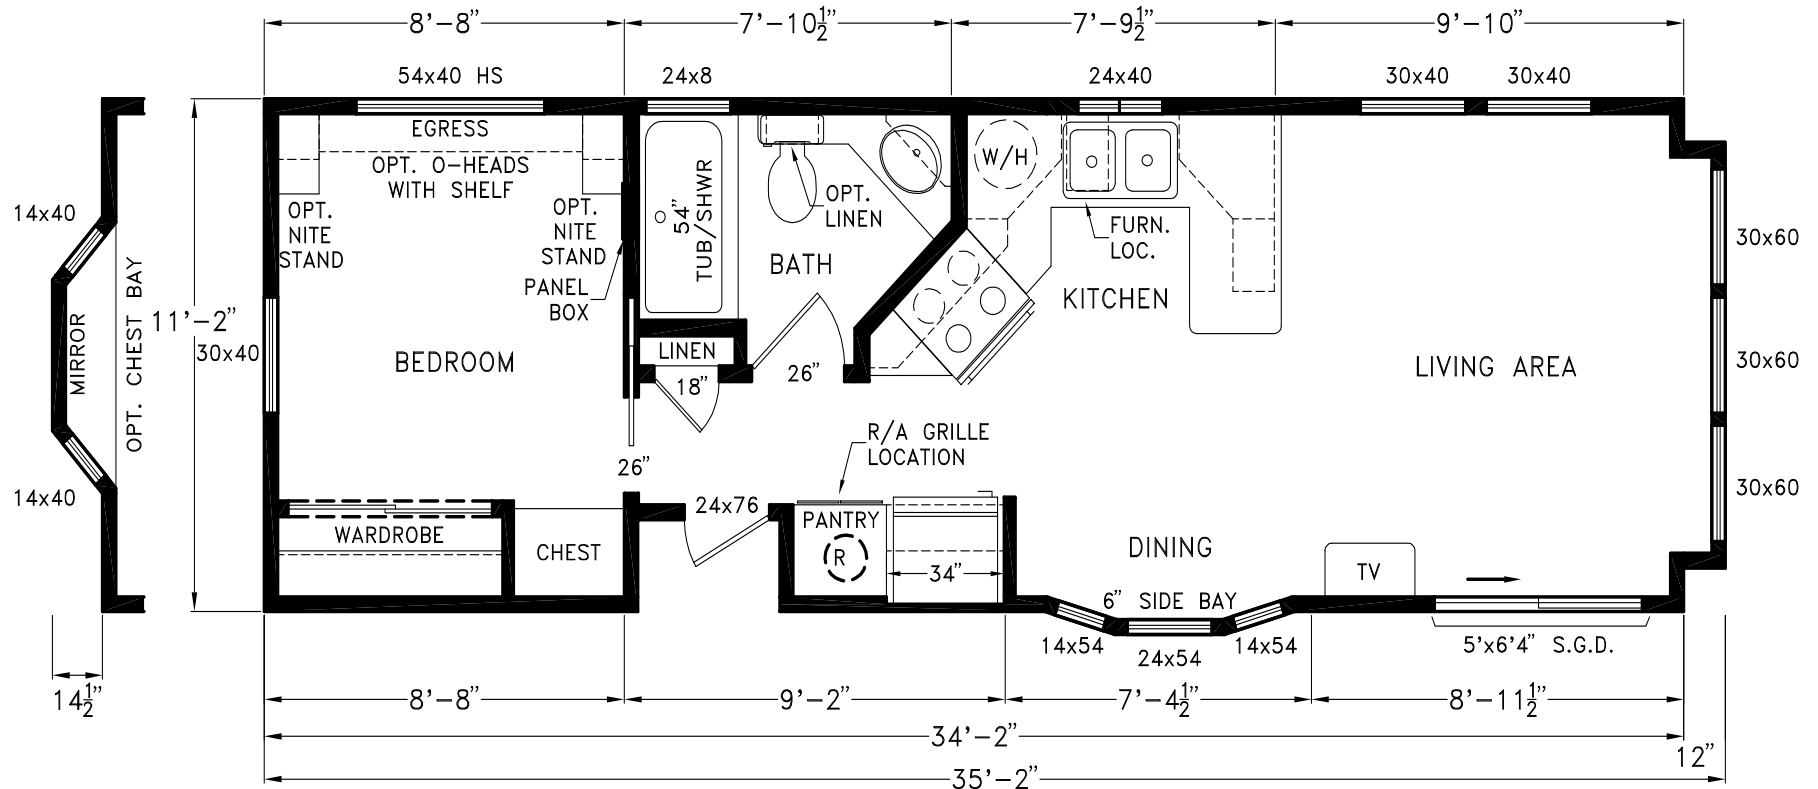

# Lamonia

Seashore Cottage Series (ANSI)

**Factory Expo**  
 "Factory Direct Pricing" HOME CENTERS

**1 Bedroom, 1 Bath**  
**Approx. 394 Sq. Ft.**

Last Updated: 9-25-18

I authorize Factory Expo Homes to build my house, per this plan.