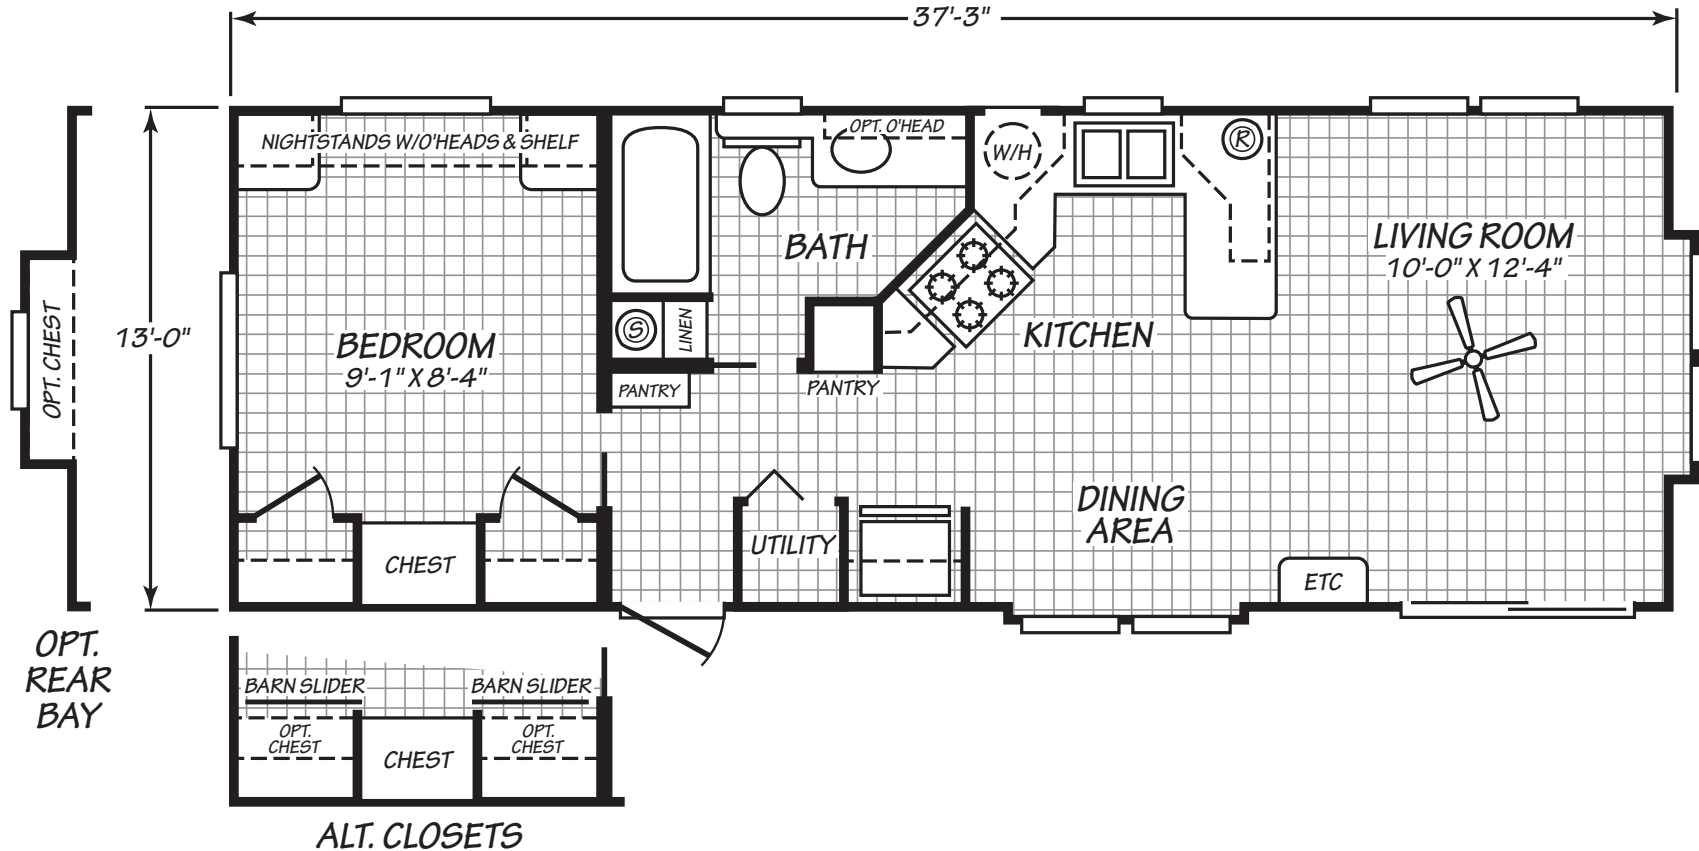

lbsen

Hawk Series

484 SQ. FT. (Approximate) 1 Bedroom, 1 Bath

Last Updated: 6-20-23

FACTORY EXPO HOME CENTERS
931 NW 37th Ave.
Ocala, Florida 34475

MHFactoryDirect.com | 1-800-965-7521

IMPORTANT: Alta Cima Corp reserves the right to modify, cancel or substitute products or features of this event at any time without prior notice or obligation. Pictures and other promotional materials are representative and may depict or contain floor plans, square footages, elevations, options, upgrades, extra design features, decorations, floor coverings, specialty light fixtures, custom paint and wall coverings, window treatments, landscaping, sound and alarm systems, furnishings, appliances, and other designer/decorator features and amenities that are not included as part of the home and/or may not be available at all locations. Home, pricing and community information is subject to change, and homes to prior sale, at any time without notice or obligation. ©2020 Alta Cima Corp. All rights reserved.