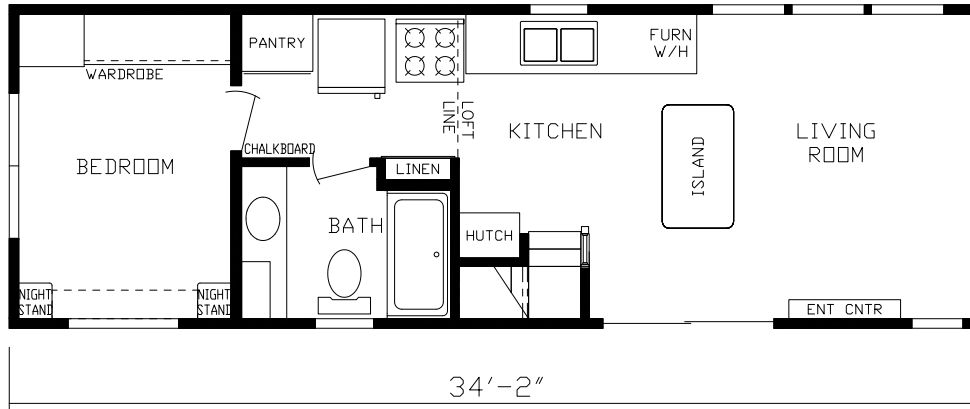

Walkerton

Country Manor Series

399 SQ. FT. (Approximate) 1 Bedroom, 1 Bath, Loft

Last Updated: 4-18-22

**R01 Opt
Washer/Dryer**

Loft

FACTORY EXPO HOME CENTERS
2225 E. Market St.
Nappanee IN 46550

NP.ParkModelsDirect.com | 1-800-691-2871