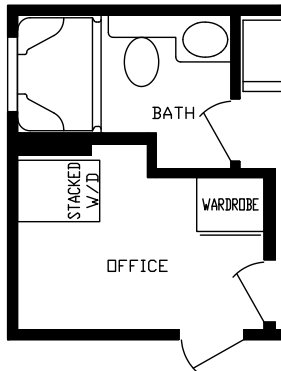

Vandalia

Cavco 150 Series

397 SQ. FT. (Approximate) 2 Bedroom, 1 Bath

Last Updated: 4-18-22

**R01 Opt
Stacked
Washer / Dryer**

FACTORY EXPO HOME CENTERS
2225 E. Market St.
Nappanee IN 46550

NP.ParkModelsDirect.com | 1-800-691-2871