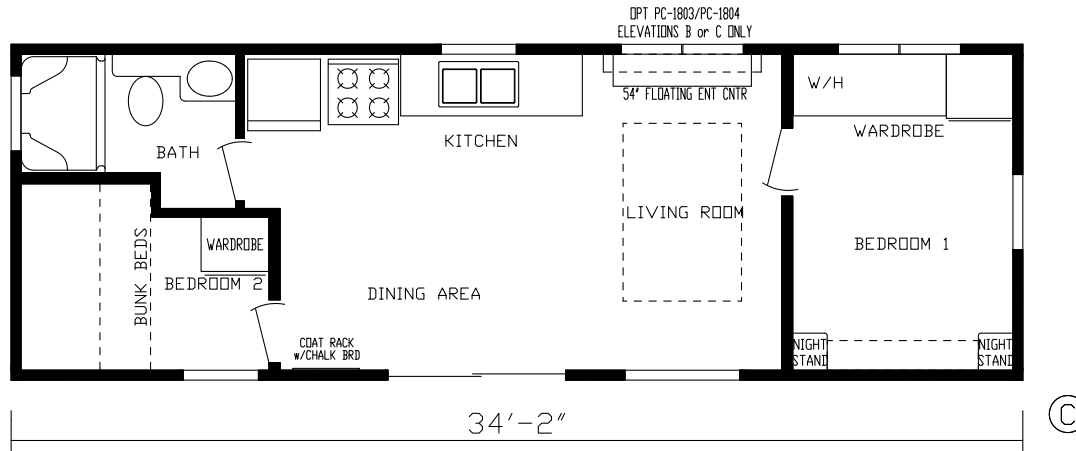

Vandalia

Cavco 150 Series

397 SQ. FT. (Approximate) 2 Bedroom, 1 Bath

Last Updated: 4-18-22

**R01 Opt
Stacked
Washer / Dryer**

FACTORY EXPO HOME CENTERS
2225 E. Market St.
Nappanee IN 46550

NP.ParkModelsDirect.com | 1-800-691-2871