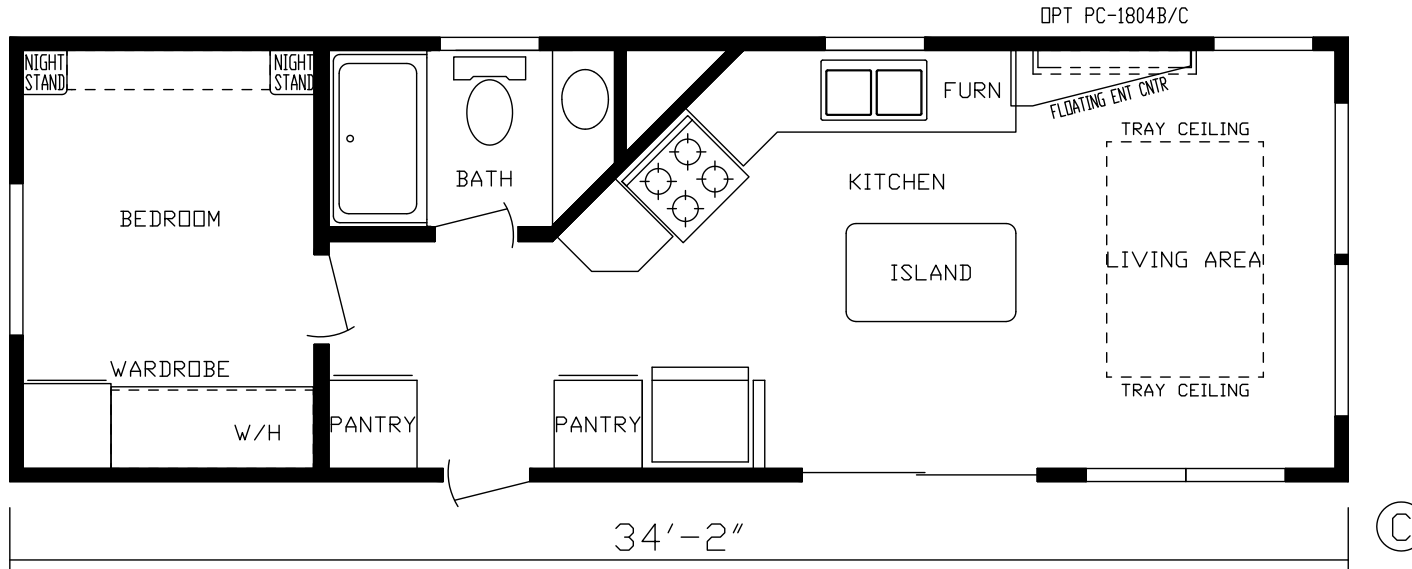

Tindall

Cavco 150 Series

387 SQ. FT. (Approximate) 1 Bedroom, 1 Bath

Park Models
 "Factory Direct Value" **DIRECT**

Last Updated: 4-18-22

**R01 Opt Make-Ready
 Washer/Dryer**

FACTORY EXPO HOME CENTERS
 2225 E. Market St.
 Nappanee IN 46550