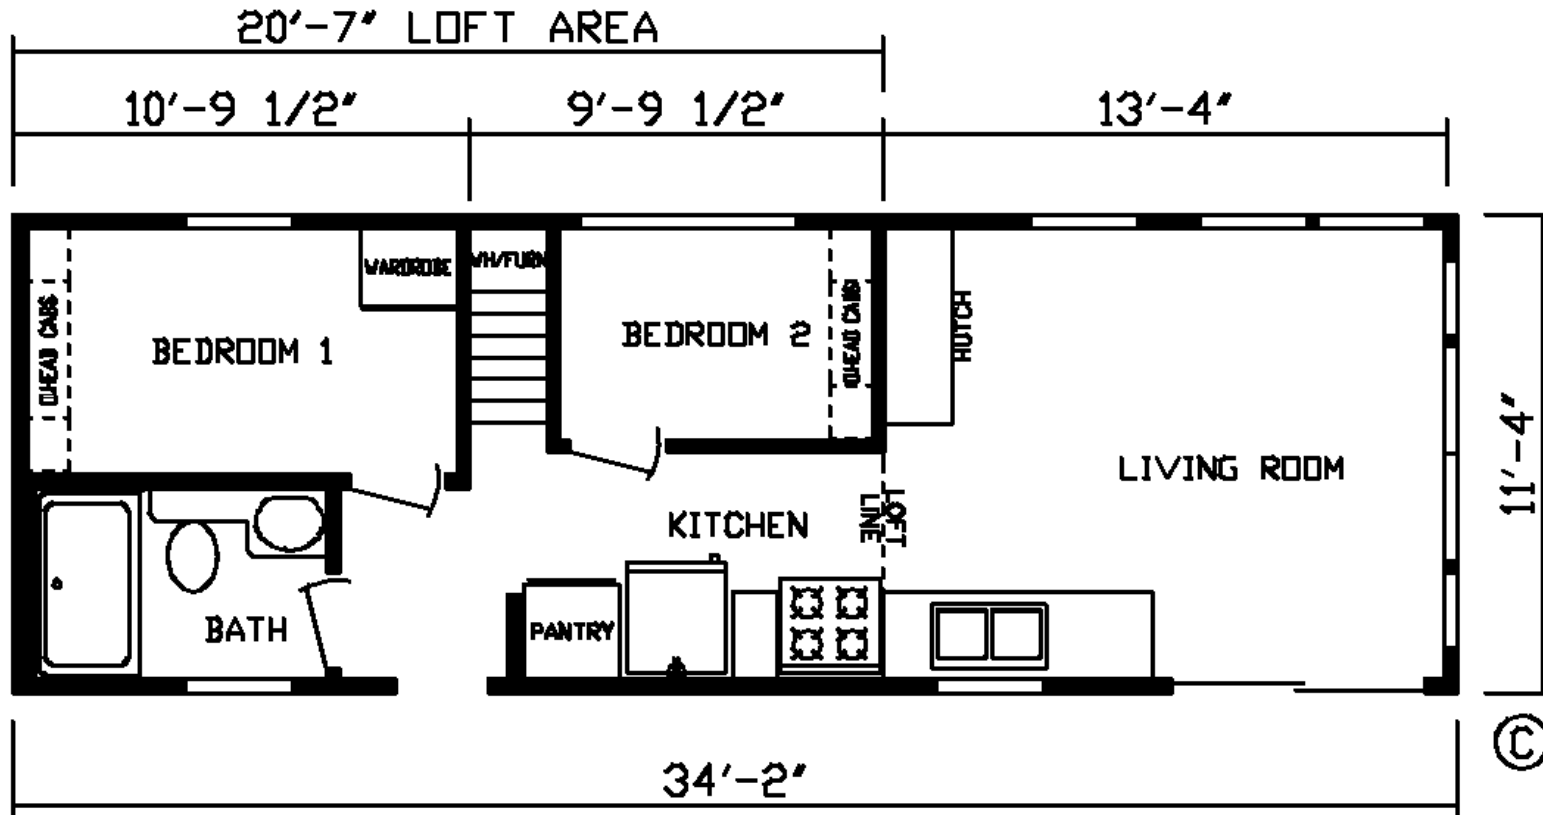

# Ramble

Fairmont Country Manor Series

399 SQ. FT. (Approximate) 2 Bedroom, 1 Bath, Loft

Last Updated: 9-22-22

**FACTORY EXPO HOME CENTERS**  
 2225 E. Market St.  
 Nappanee IN 46550

**NP.ParkModelsDirect.com | 1-800-691-2871**