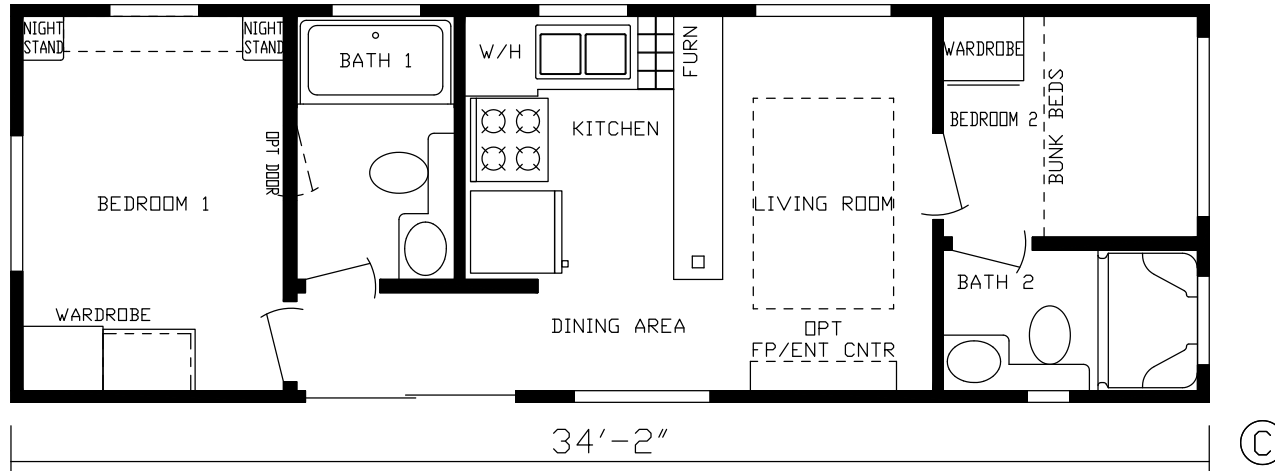

Pepperdine

Cavco 150 Series

387 SQ. FT. (Approximate) 2 Bedrooms, 2 Baths

Park Models
"Factory Direct Value" **DIRECT**

Last Updated: 4-18-22

R01 Opt Entry

FACTORY EXPO HOME CENTERS
2225 E. Market St.
Nappanee IN 46550