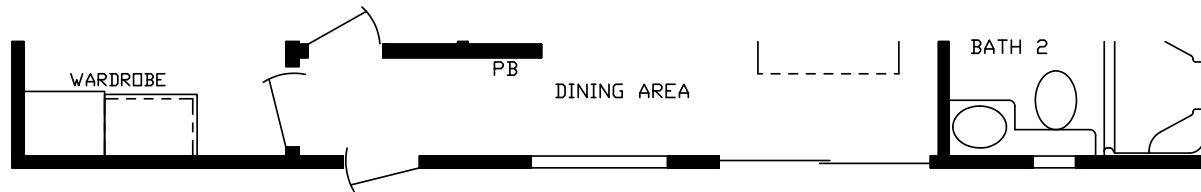

Pepperdine

Cavco 150 Series

387 SQ. FT. (Approximate) 2 Bedrooms, 2 Baths

Park Models
"Factory Direct Value" **DIRECT**

Last Updated: 4-18-22

R01 Opt Entry

FACTORY EXPO HOME CENTERS
2225 E. Market St.
Nappanee IN 46550