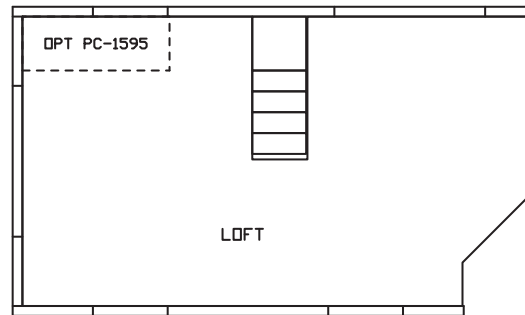

Mellott

Country Manor Series

370 SQ. FT. (Approximate) 1 Bedroom, 1 Bath, Loft

Last Updated: 4-20-22

Loft

FACTORY EXPO HOME CENTERS
2225 E. Market St.
Nappanee IN 46550

NP.ParkModelsDirect.com | 1-800-691-2871