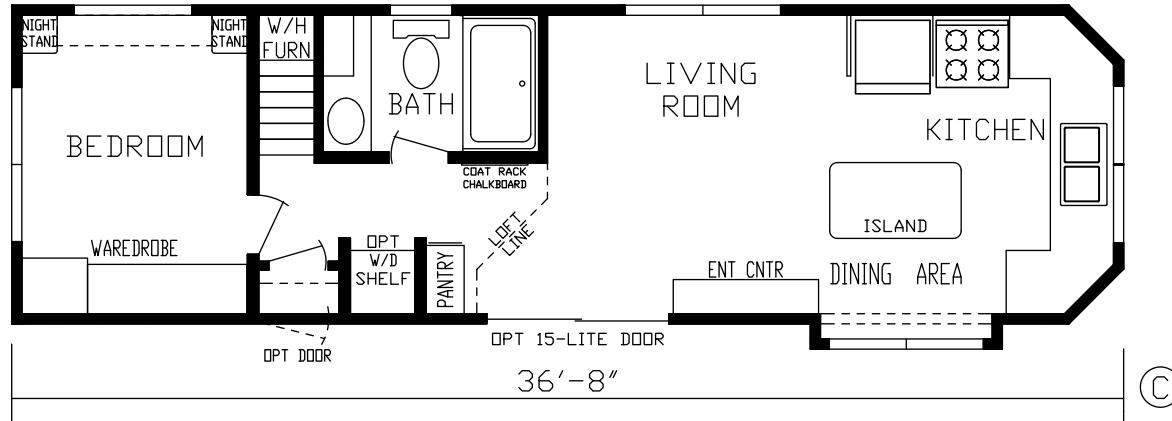

Mellott

Country Manor Series

370 SQ. FT. (Approximate) 1 Bedroom, 1 Bath, Loft

Last Updated: 4-20-22

Loft

FACTORY EXPO HOME CENTERS
2225 E. Market St.
Nappanee IN 46550

NP.ParkModelsDirect.com | 1-800-691-2871