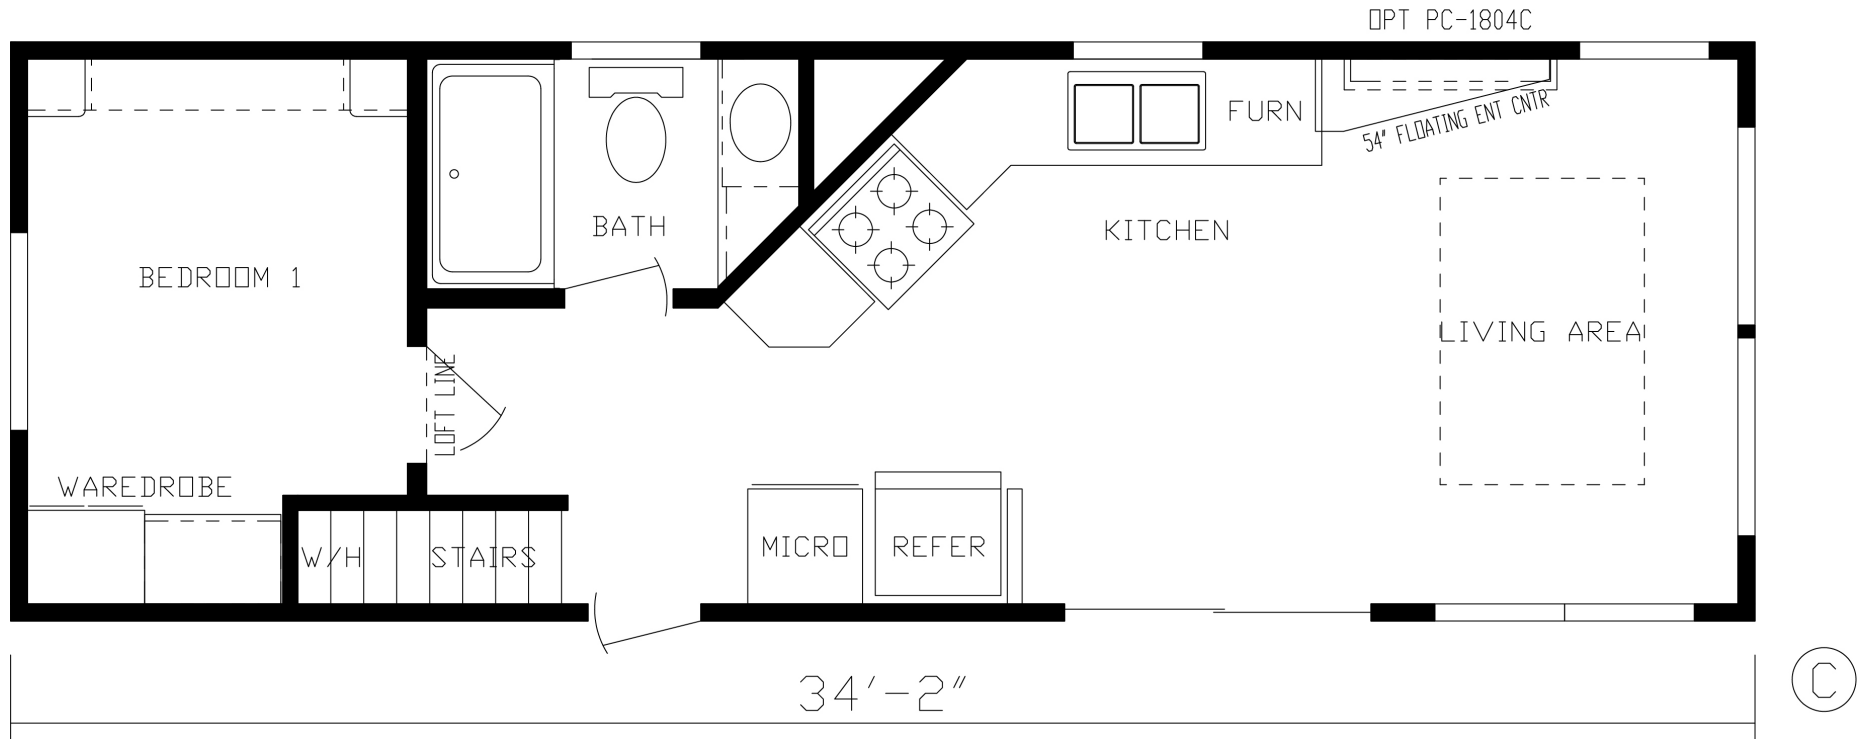

Maybook

Forest Lake Series

387 SQ. FT. (Approximate) 1 Bedroom, 1 Bath

Park Models
"Factory Direct Value" **DIRECT**

Last Updated: 5-21-21

FACTORY EXPO HOME CENTERS
2225 E. Market St.
Nappanee IN 46550

NP.ParkModelsDirect.com | 1-800-691-2871